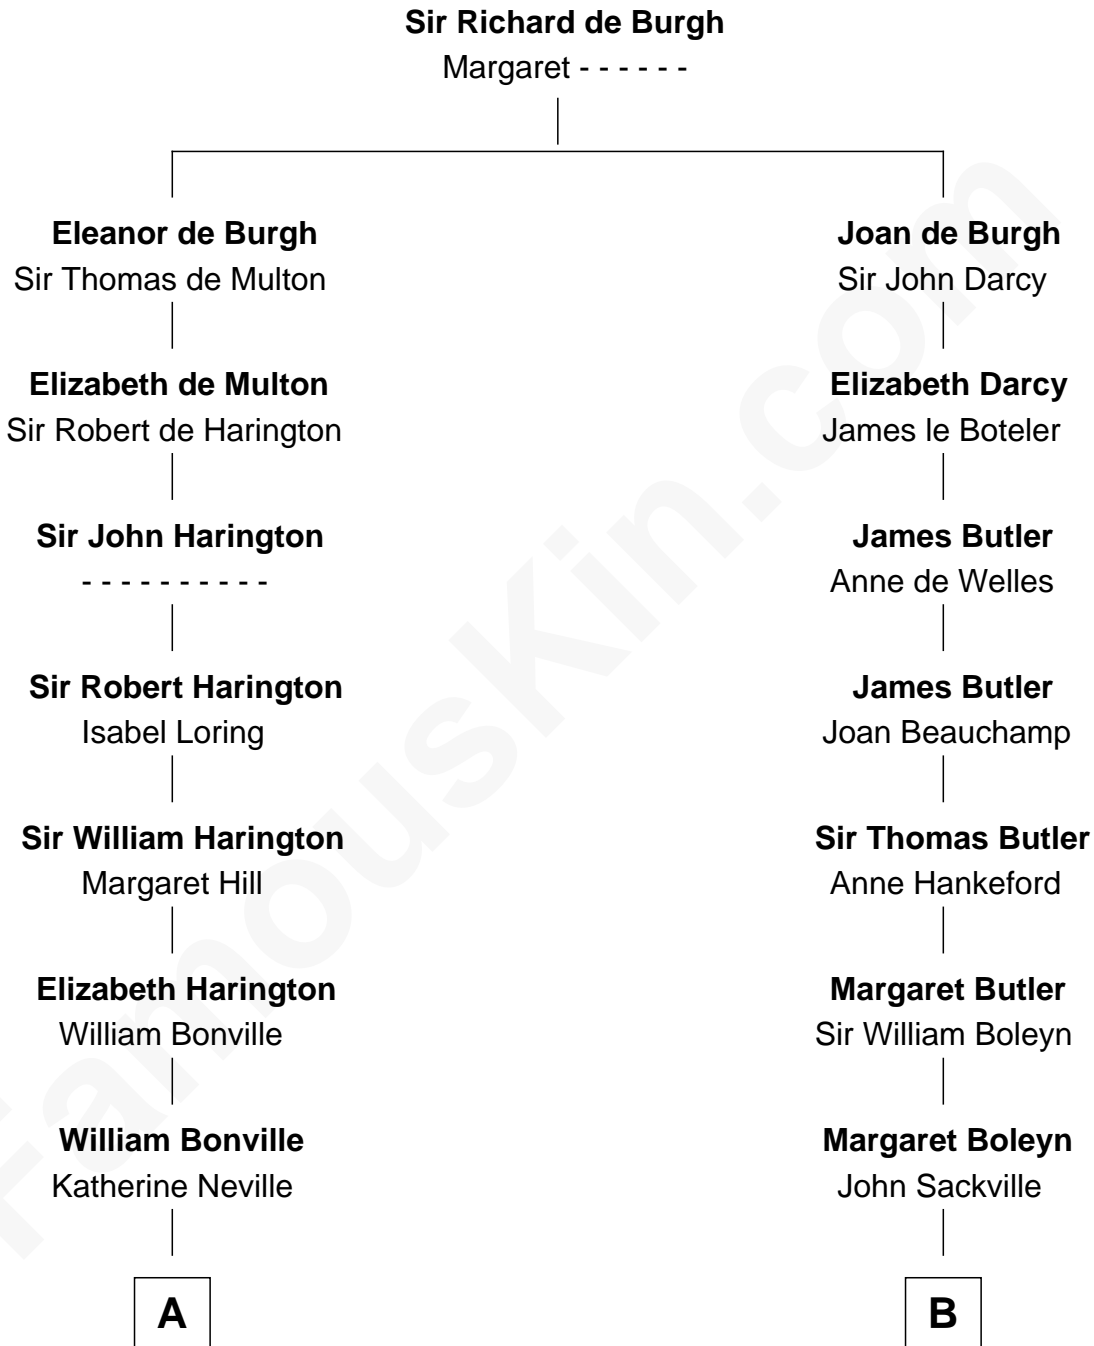

## Relationship Chart of

### Nicholas Gilman

*Signer of the U.S. Constitution*

17th cousin 4 times removed of

**Camilla Parker Bowles**

*Queen Consort of the United Kingdom*

**C**

**William Coutts Keppel**

Sophia Mary McNab