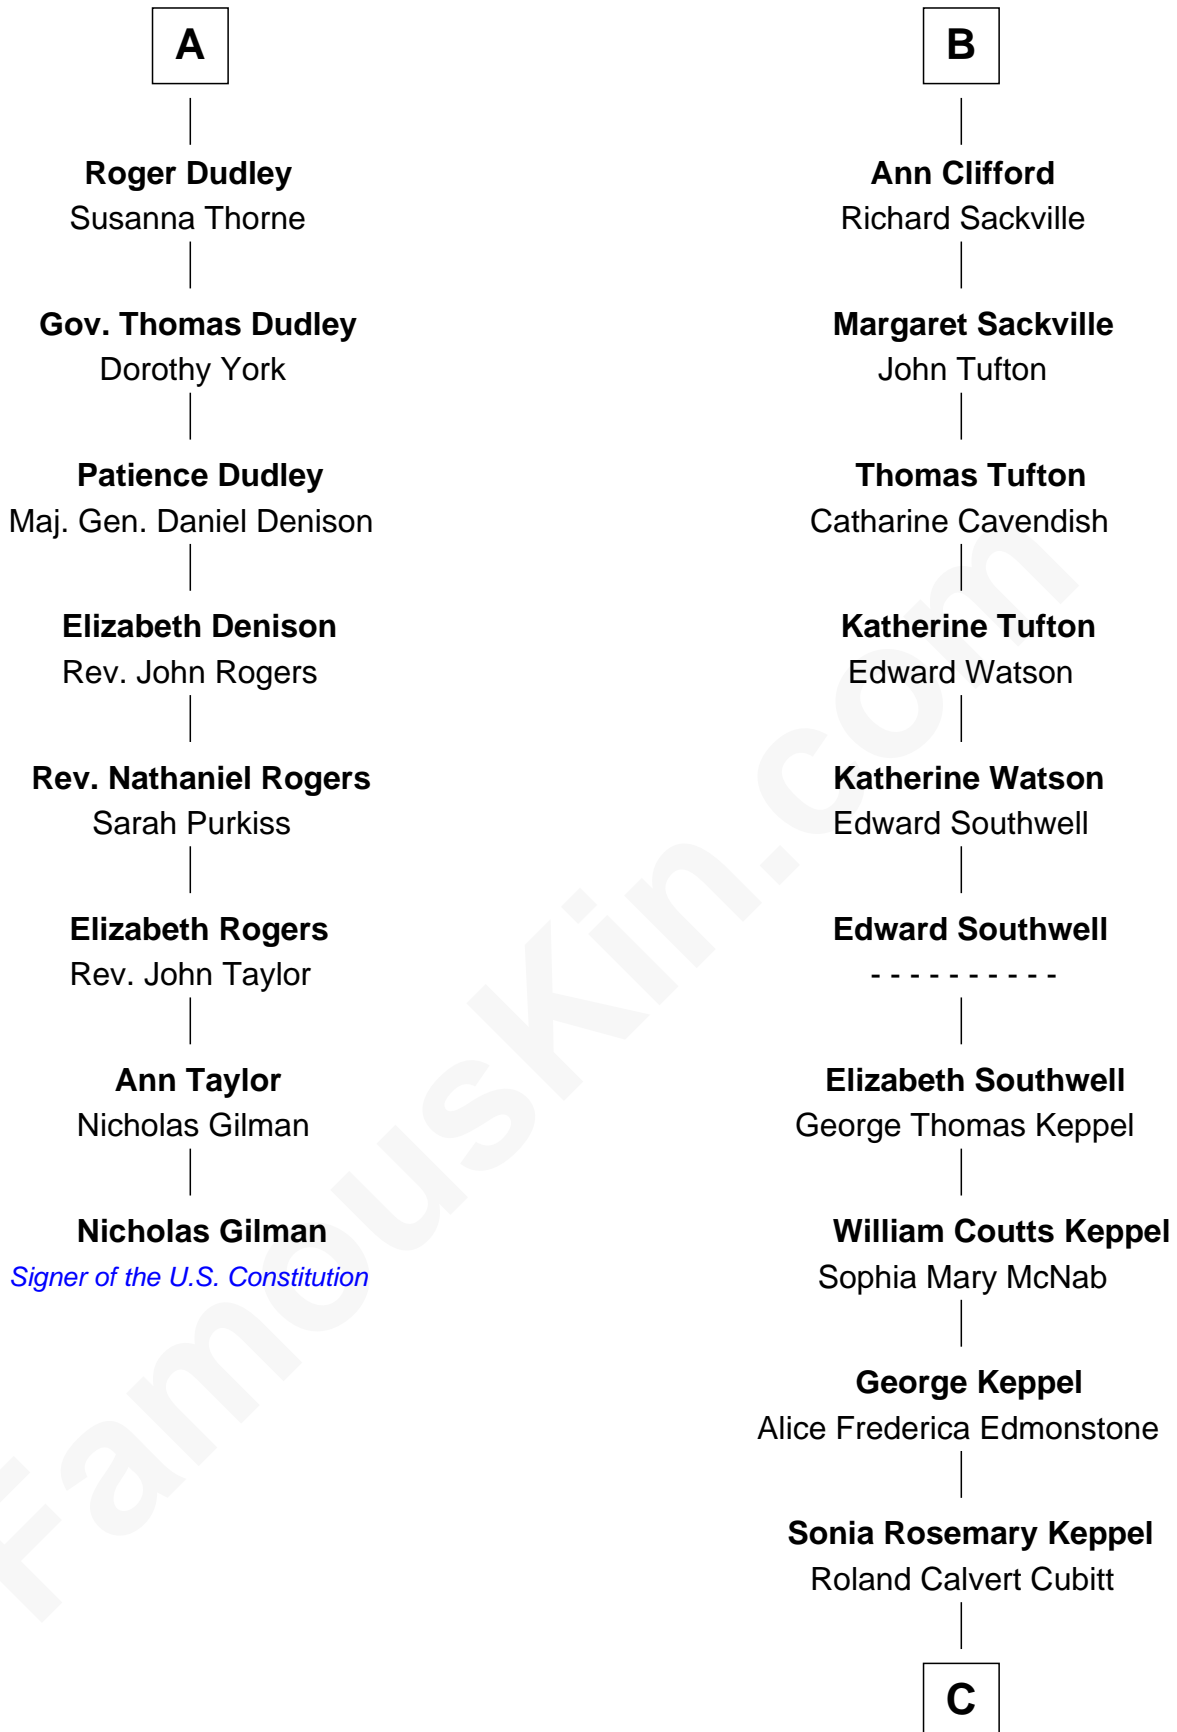

FamousKin.com

Relationship Chart of

Nicholas Gilman

Signer of the U.S. Constitution

14th cousin 4 times removed of

Camilla Parker Bowles

Queen Consort of the United Kingdom

Sir Philip le Despencer

A

Sir Philip le Despencer

Elizabeth de Tibetot

Margery Despencer

Sir Roger Wentworth

Henry Wentworth

Elizabeth Howard

Margery Wentworth

Sir William Waldegrave

Margaret Waldegrave

Sir John St. John

Margaret St. John

Sir Francis Russell

Margaret Russell

Sir George Clifford

B