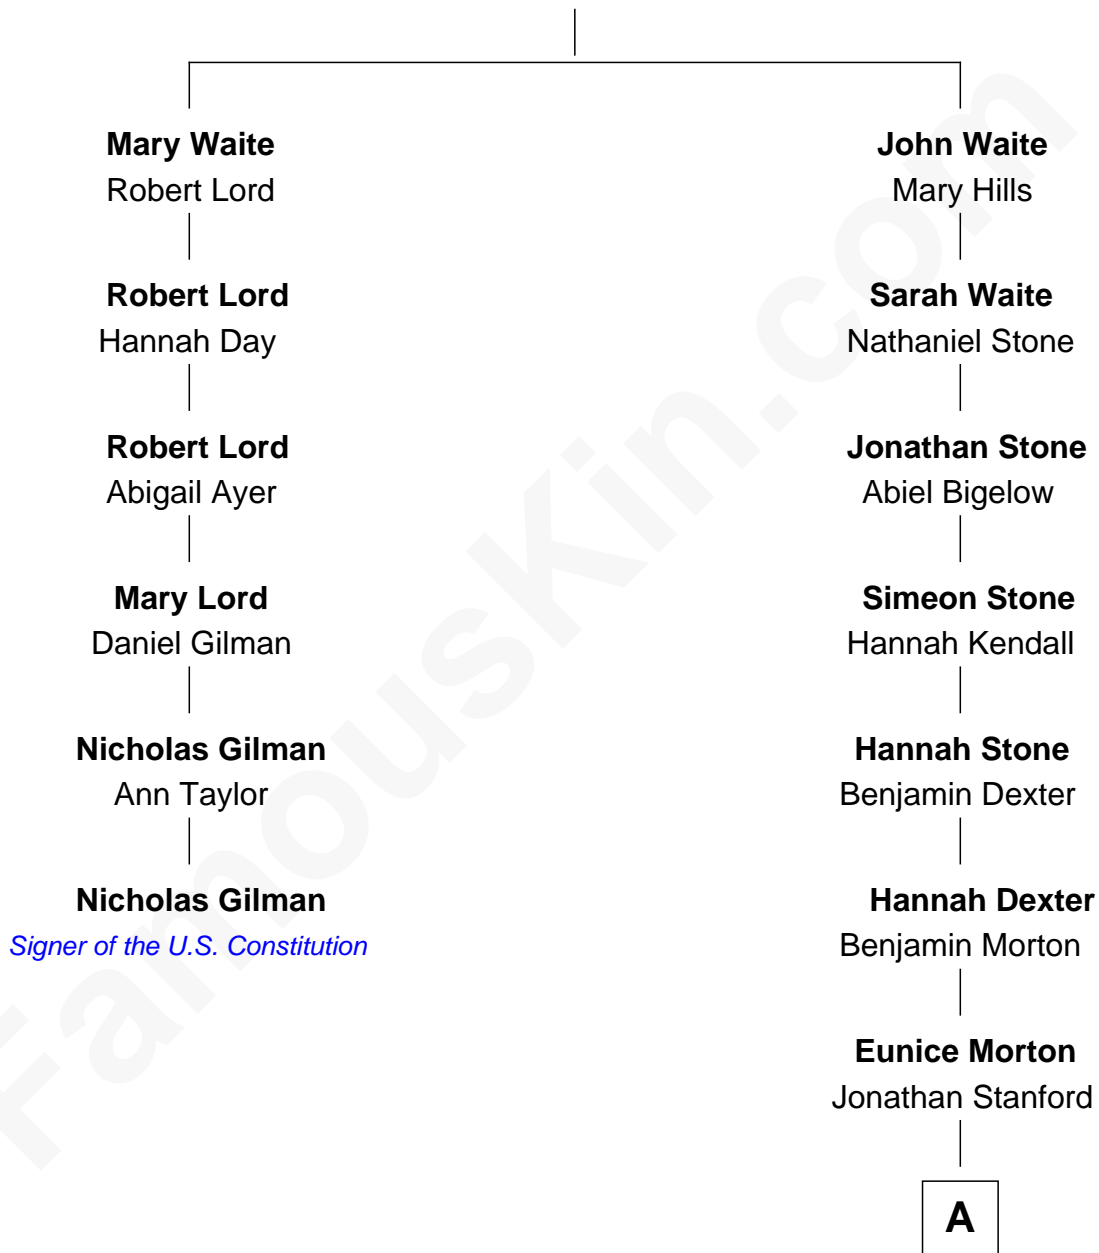

Samuel Waite

Mary Ward