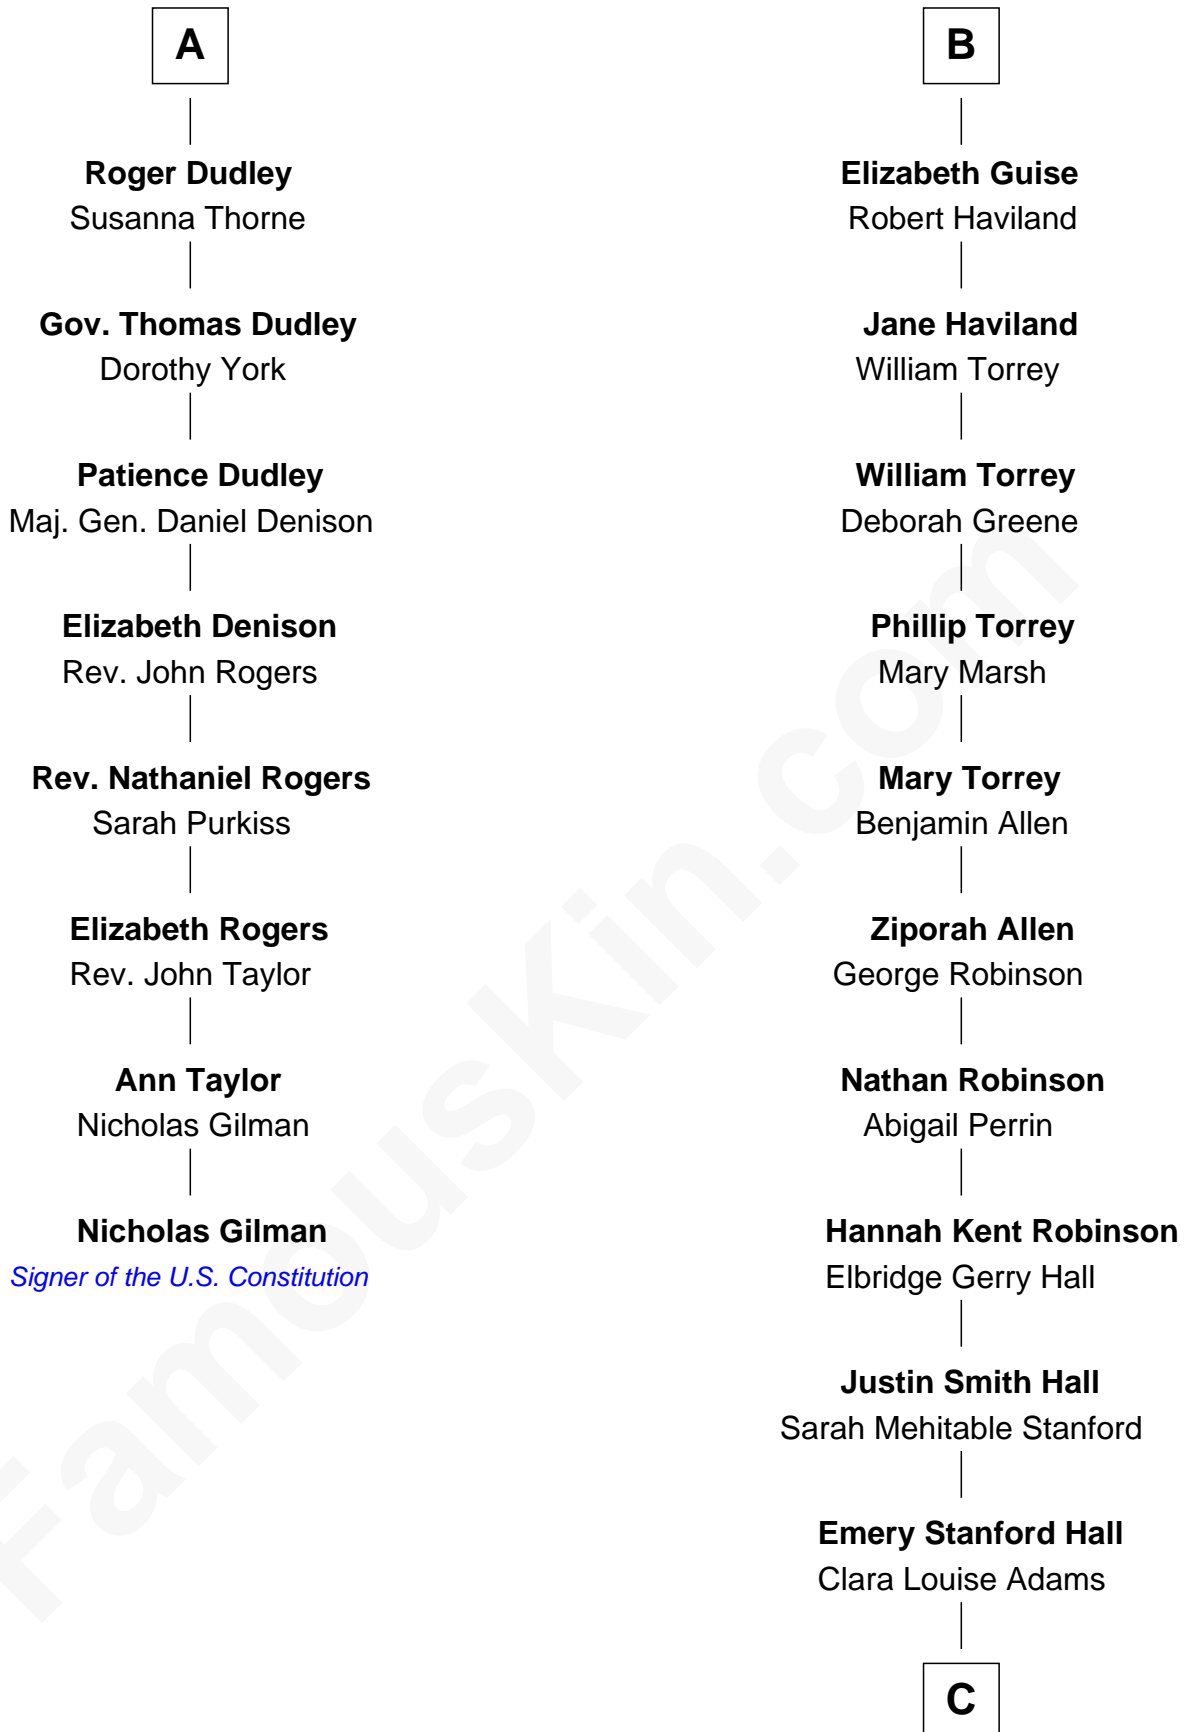

FamousKin.com

Relationship Chart of

Nicholas Gilman

Signer of the U.S. Constitution

14th cousin 4 times removed of

Raquel Welch

Movie Actress

Thomas Holand
Joan Plantagenet

Probable

Tacy Grey

John Guise

William Guise

Mary Rotsey

John Guise

Jane Pauncefoot

B

C

Josephine Sarah Hall
Armando Carlos Tejada

Raquel Welch
aka Raquel Welch

FamousKin.com