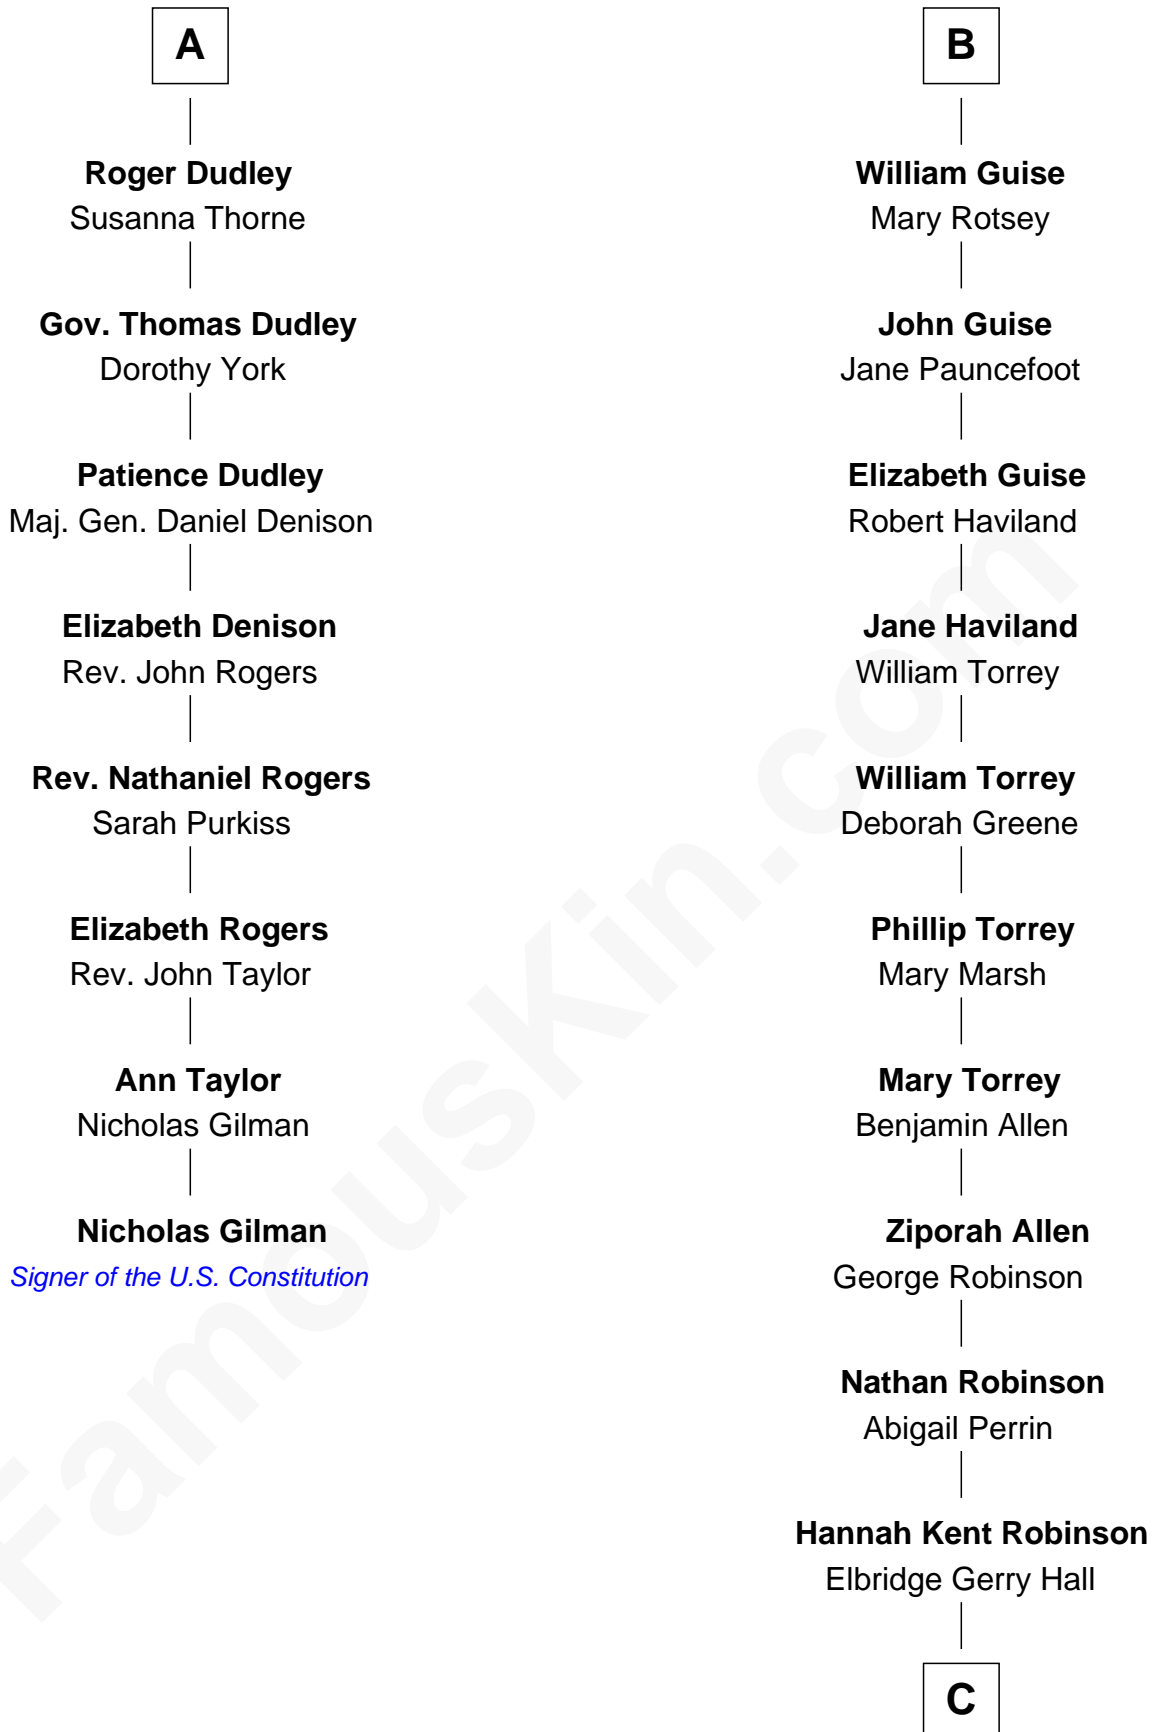

FamousKin.com

Relationship Chart of

Nicholas Gilman

Signer of the U.S. Constitution

14th cousin 6 times removed of

Raquel Welch

Movie Actress

Sir Maurice de Berkeley

Eve la Zouche

Thomas de Berkeley
Katherine de Clyvedon

Sir John Berkeley
Elizabeth Betteshorne

Elizabeth Berkeley
Sir John Sutton

Sir Edmund Sutton
Joyce Tiptoft

Sir Edward Sutton
Cecily Willoughby

Sir John Sutton
Cecily Grey

Sir Henry Dudley
----- Ashton

Probable

A

Maurice de Berkeley
Margaret -----

Thomas Berkeley
Catherine Botetourte

Maurice Berkeley
Johanna Denham

Maurice Berkeley
Ellen Montfort

Sir William Berkeley
Anne Stafford

Anne Berkeley
Sir John Guise

John Guise
Tacy Grey

B

C

Justin Smith Hall
Sarah Mehitable Stanford

Emery Stanford Hall
Clara Louise Adams

Josephine Sarah Hall
Armando Carlos Tejada

Raquel Welch
aka Raquel Welch