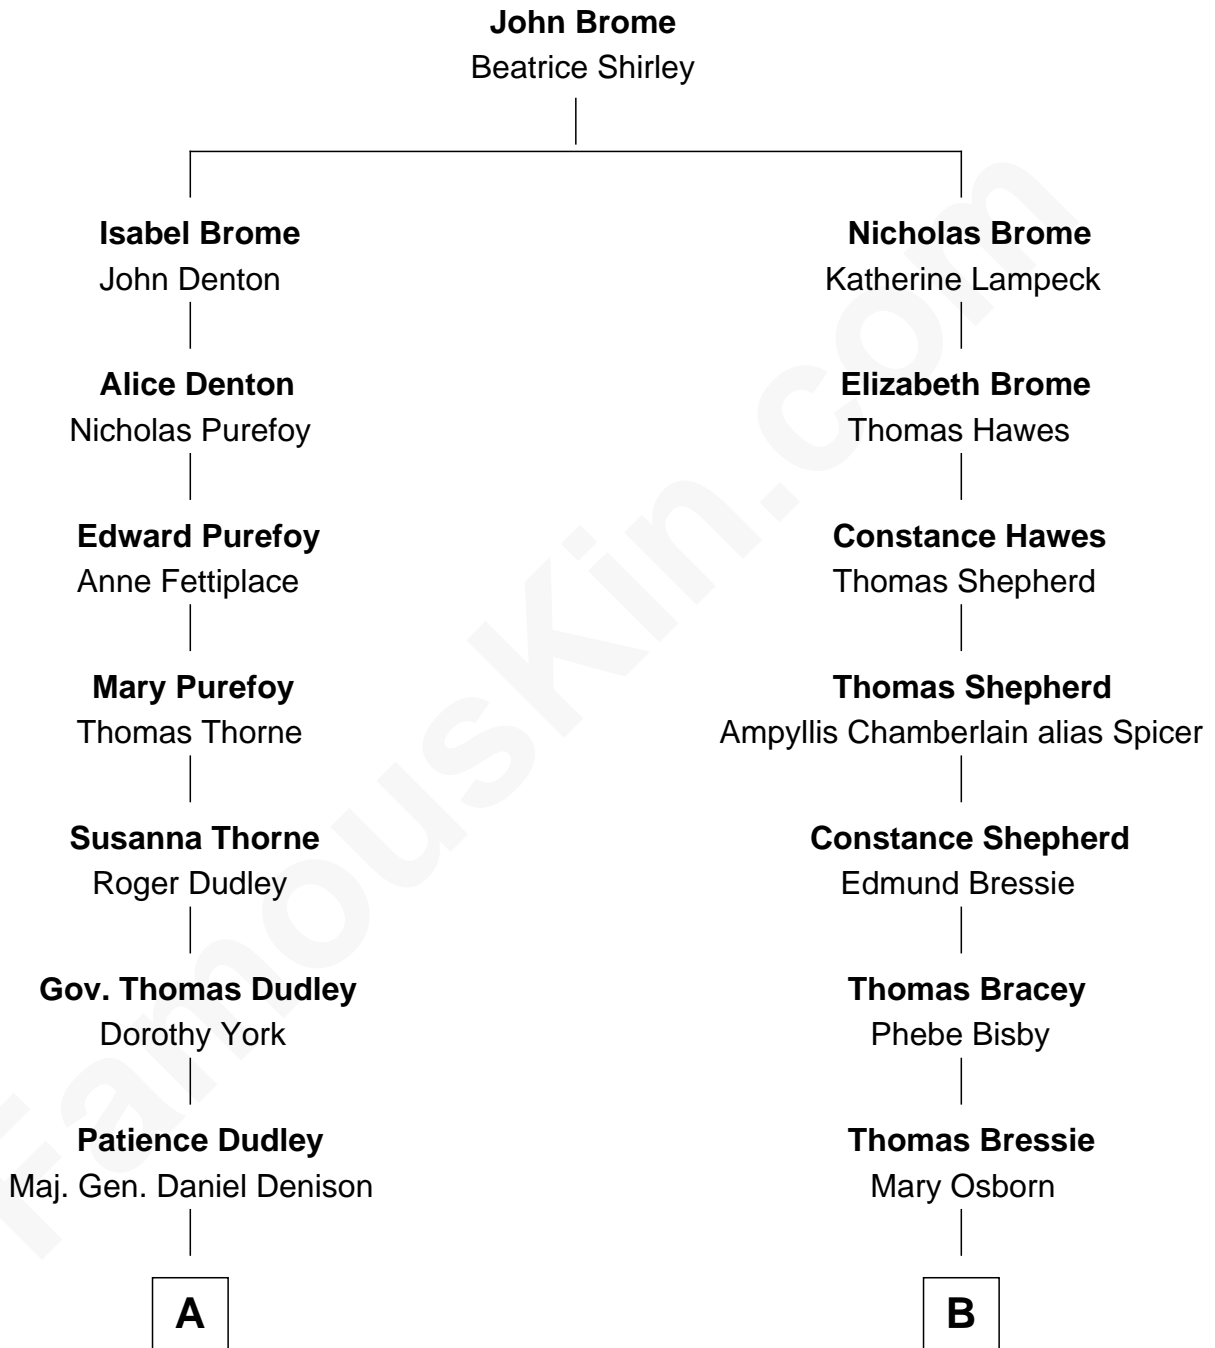

FamousKin.com

Relationship Chart of

Nicholas Gilman

Signer of the U.S. Constitution

11th cousin 2 times removed of

Helen (Herron) Taft

First Lady of President William H. Taft

A

Elizabeth Denison

Rev. John Rogers

Rev. Nathaniel Rogers

Sarah Purkiss

Elizabeth Rogers

Rev. John Taylor

Ann Taylor

Nicholas Gilman

David Welles

Charity Welles

Rev. Isaac Clinton

Maria Clinton

Ela Collins

Harriet Anne Collins

John Williamson Herron

Helen (Herron) Taft

First Lady of William H. Taft