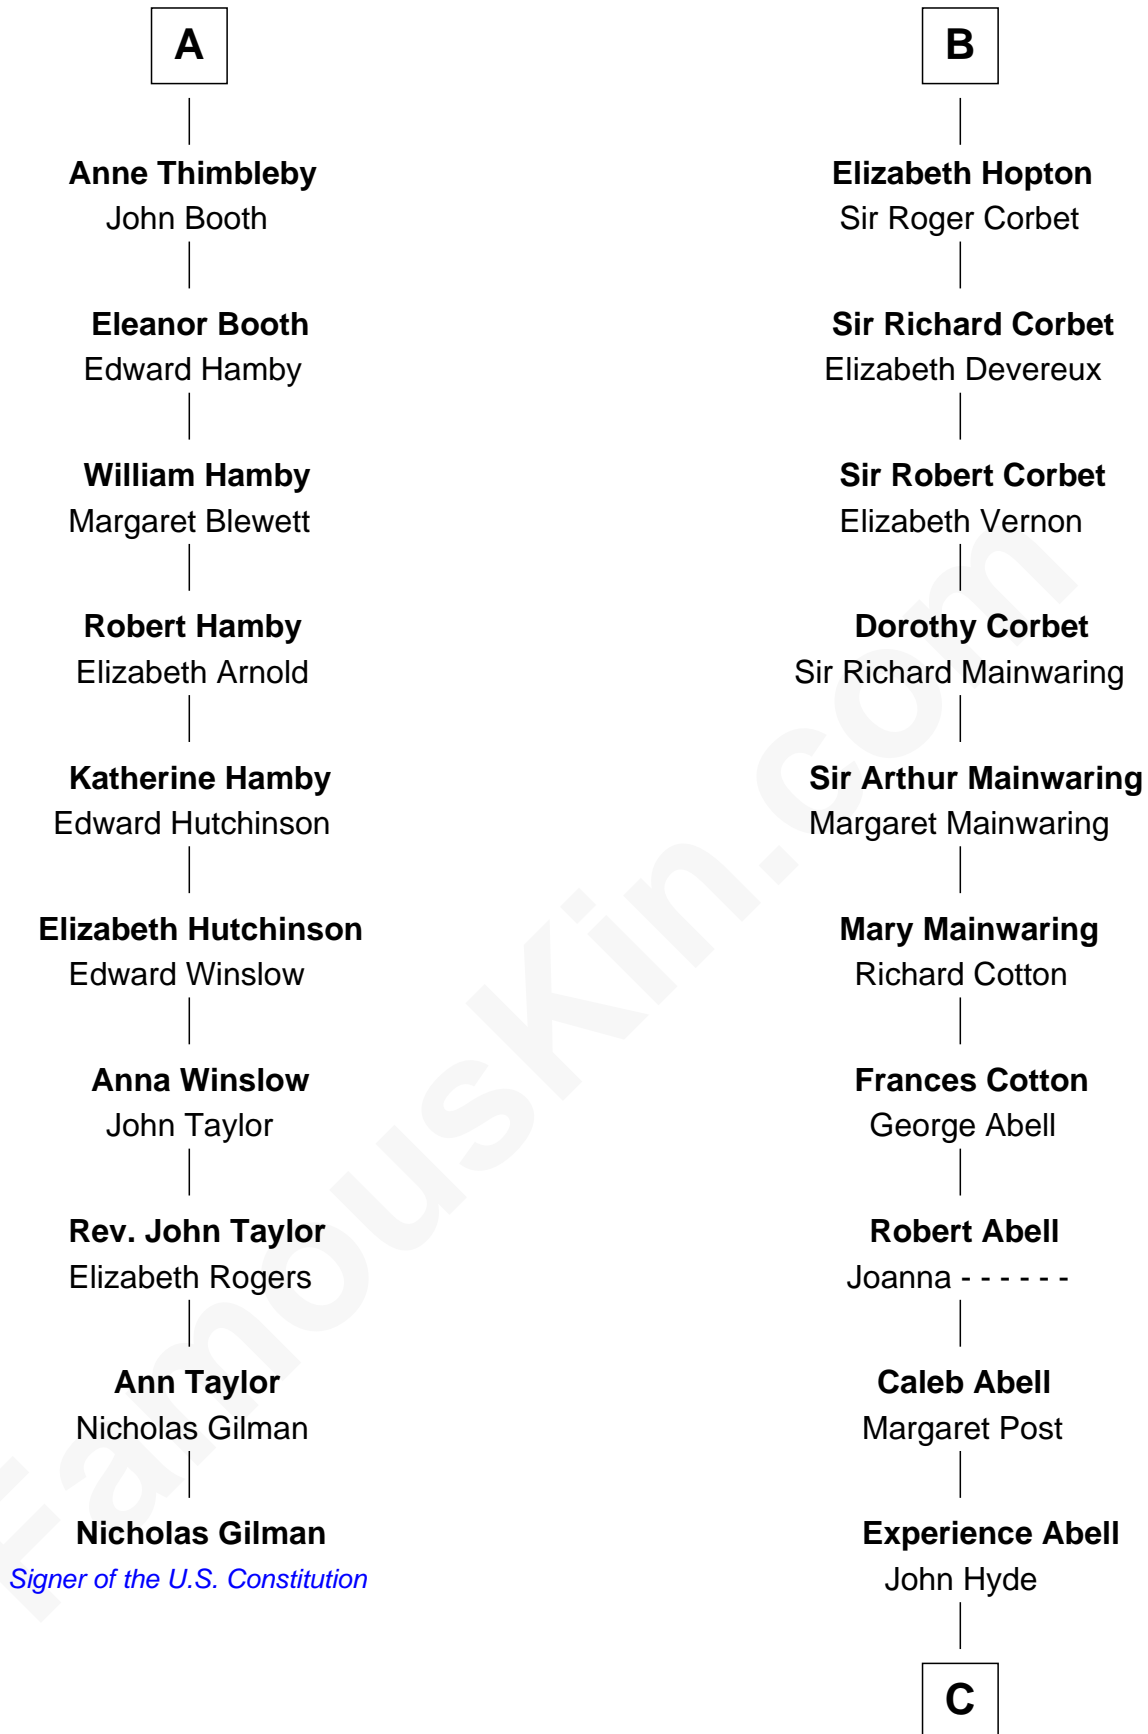

## Relationship Chart of

### Nicholas Gilman

*Signer of the U.S. Constitution*

16th cousin 5 times removed of

### Grover Cleveland

*22nd and 24th U.S. President*

**C**

**James Hyde**

Sarah Marshall

**Abiah Hyde**

Aaron Cleveland

**William Cleveland**