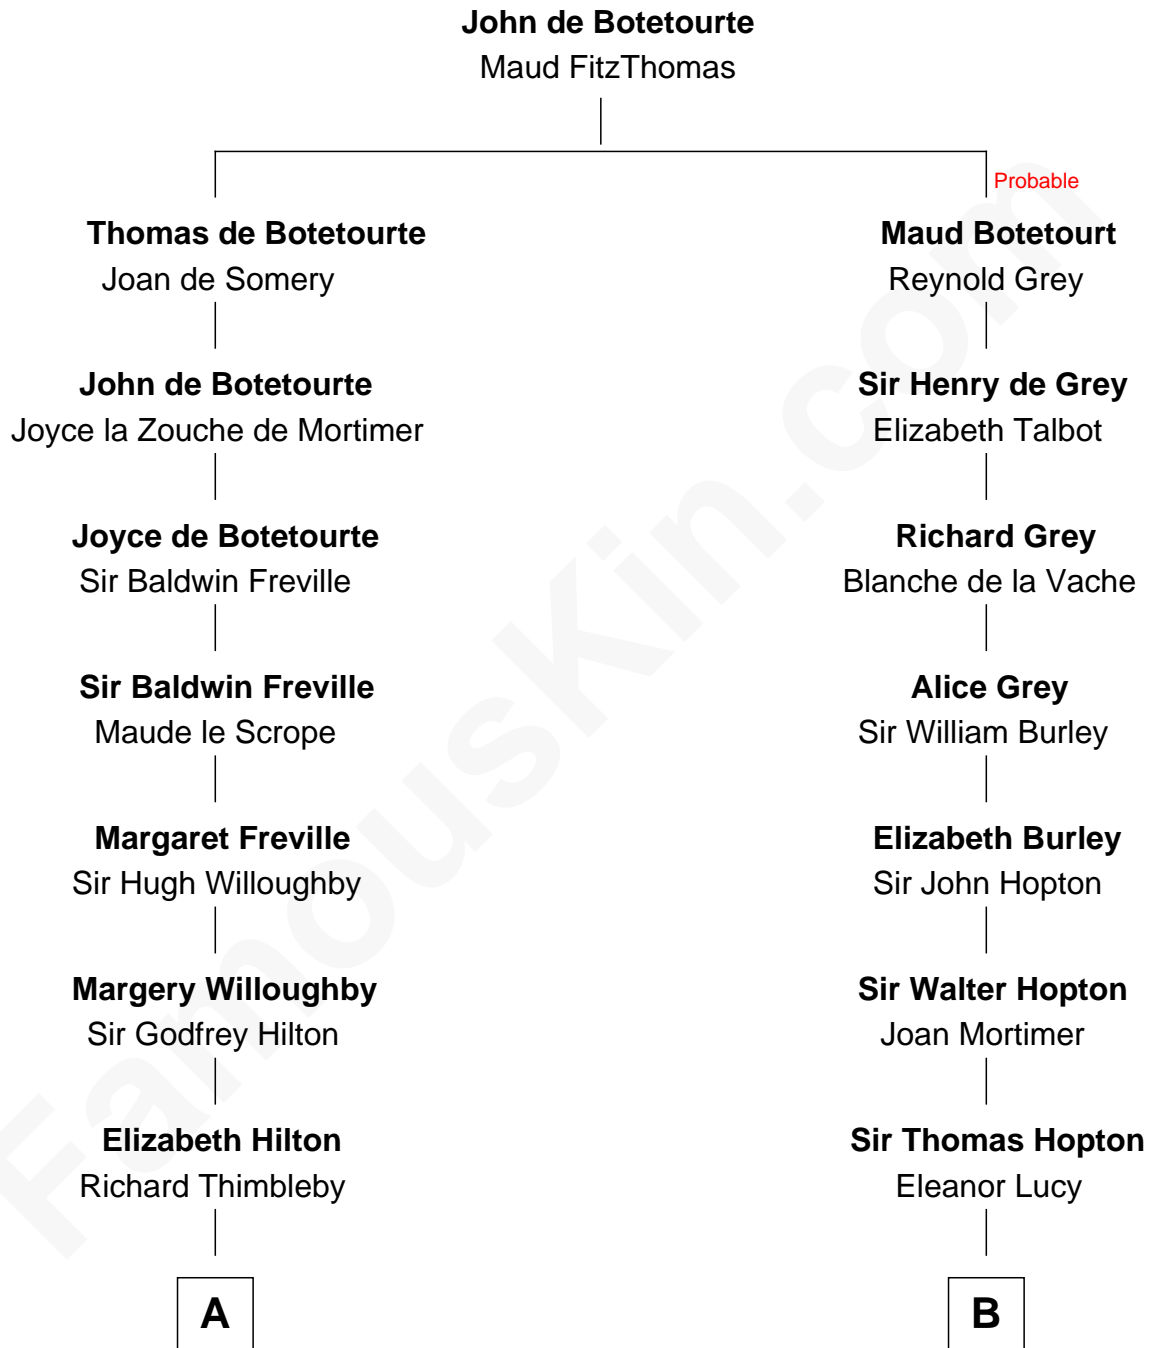

## Relationship Chart of

### Nicholas Gilman

*Signer of the U.S. Constitution*

16th cousin 5 times removed of

### Grover Cleveland

*22nd and 24th U.S. President*

**C**

**James Hyde**

Sarah Marshall

**Abiah Hyde**

Aaron Cleveland

**William Cleveland**