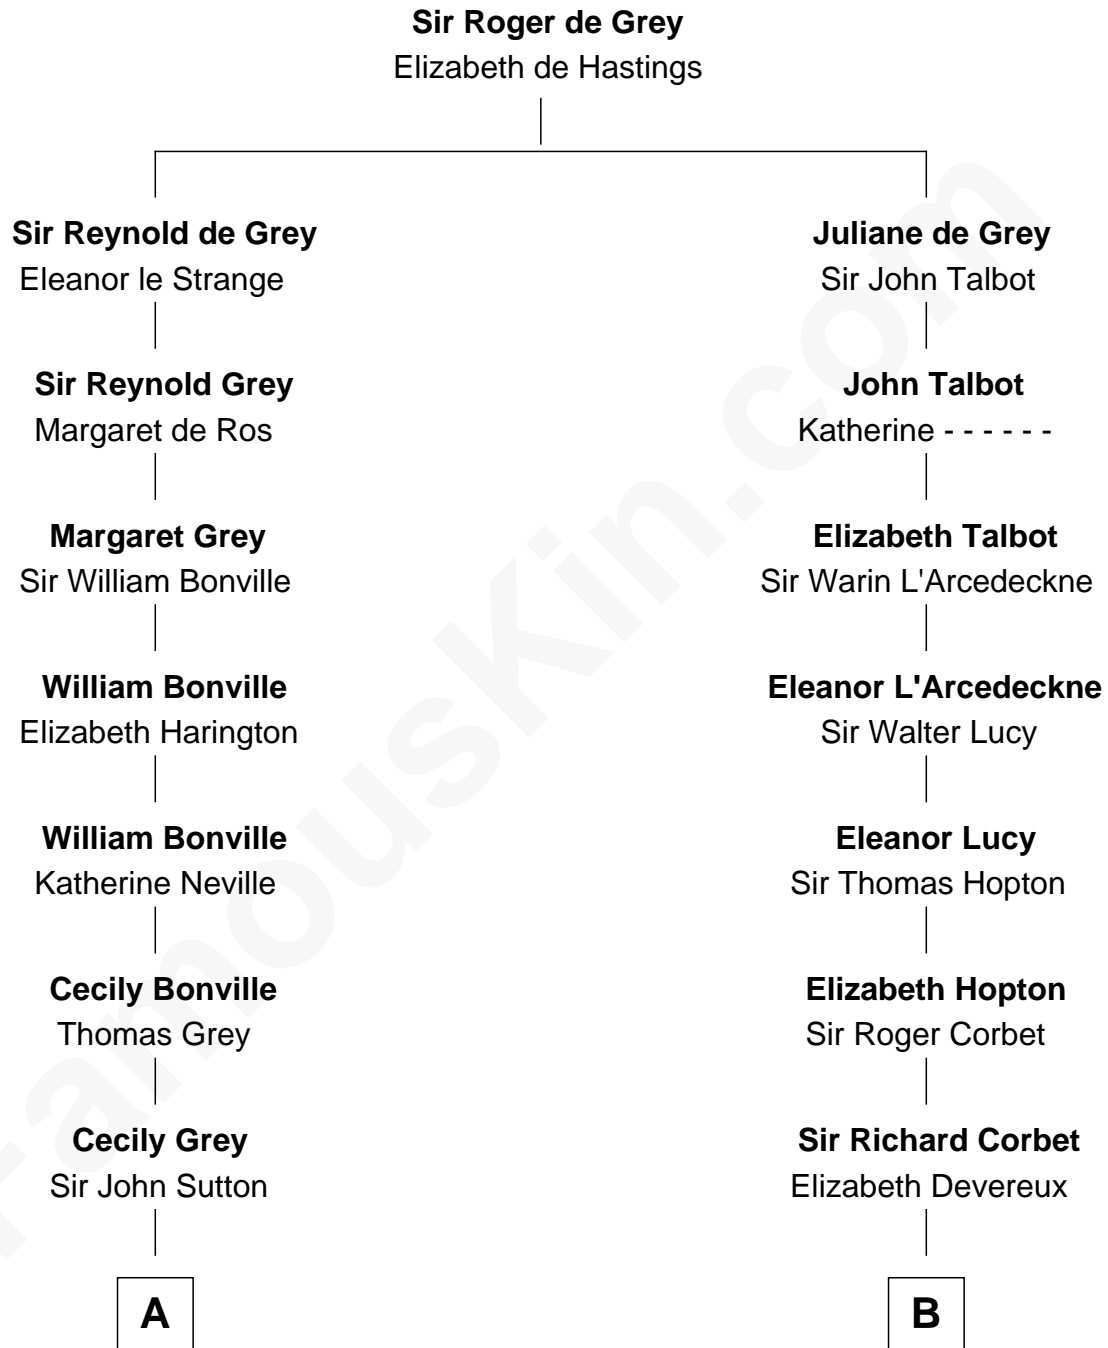

FamousKin.com

Relationship Chart of

Nicholas Gilman

Signer of the U.S. Constitution

15th cousin 4 times removed of

Grover Cleveland

22nd and 24th U.S. President

C

William Cleveland

Margaret Falley

Rev. Richard Falley Cleveland

Ann Neal

Grover Cleveland

22nd and 24th U.S. President

FamousKin.com