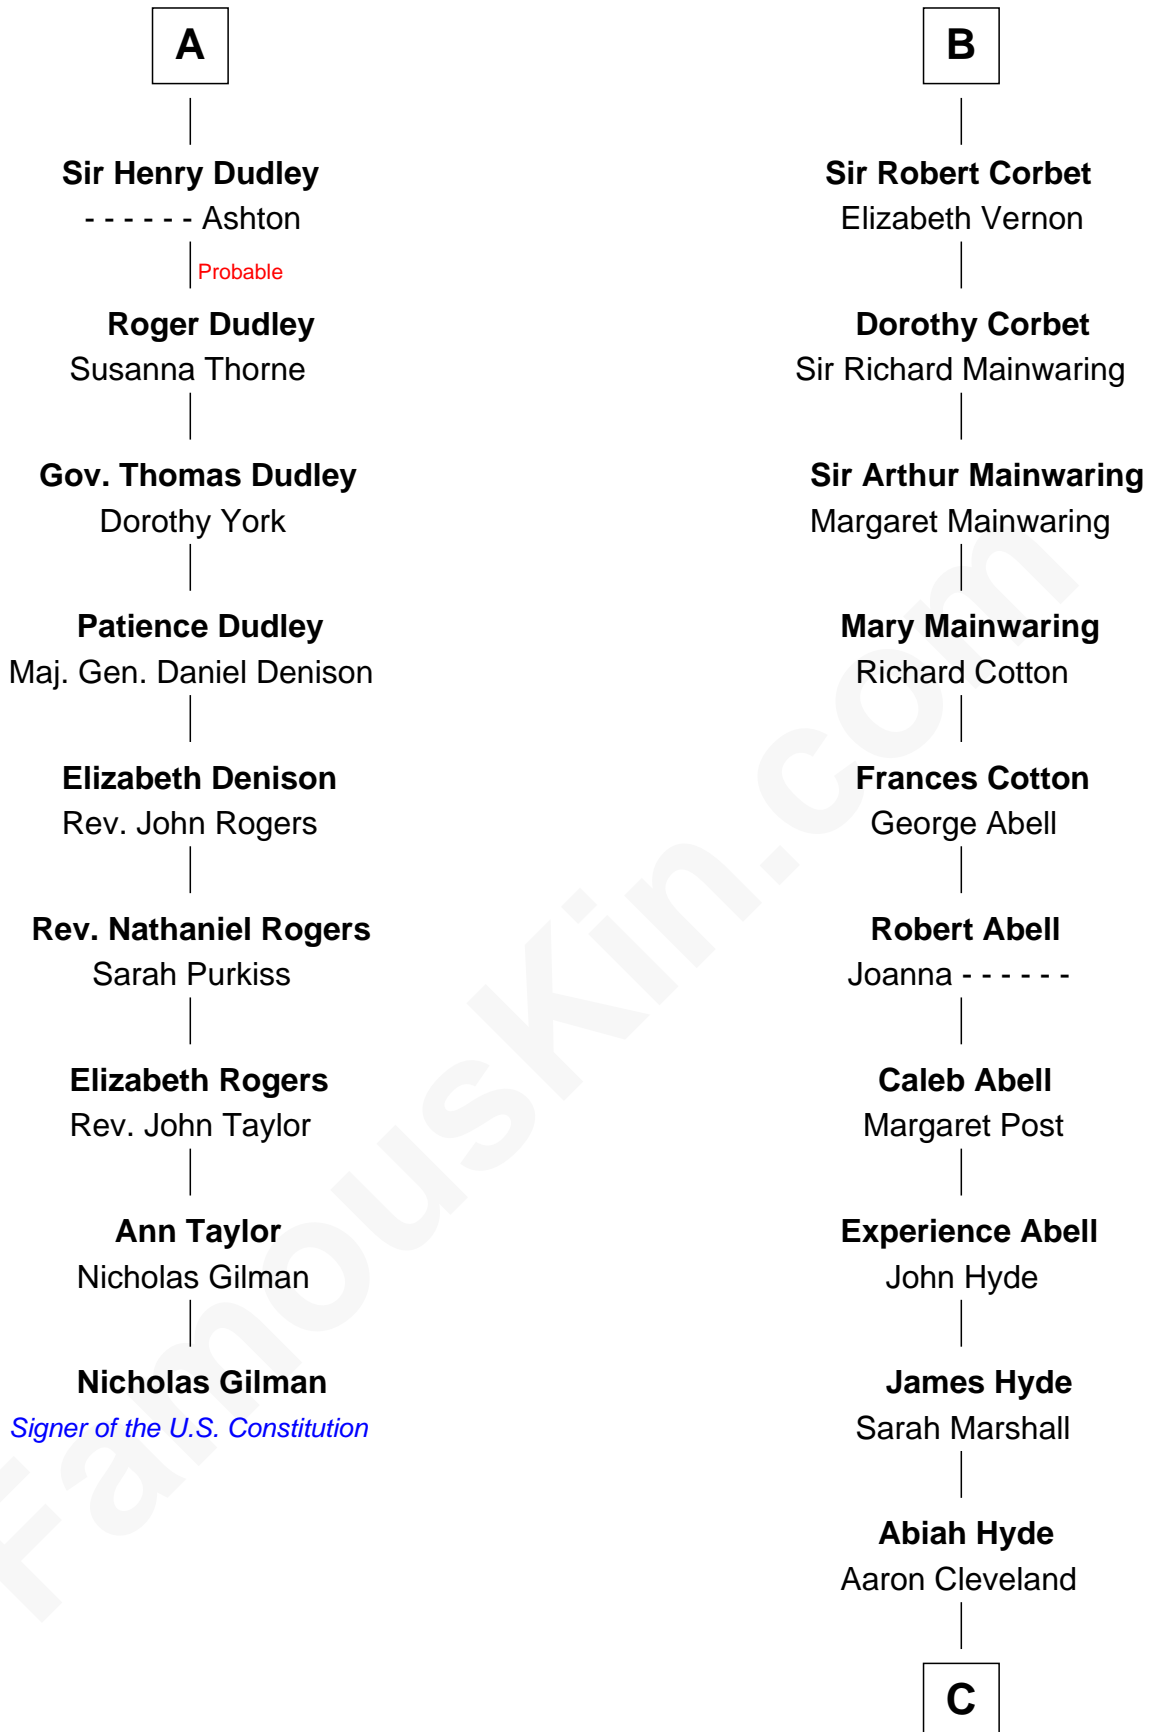

FamousKin.com

Relationship Chart of

Nicholas Gilman

Signer of the U.S. Constitution

15th cousin 4 times removed of

Grover Cleveland

22nd and 24th U.S. President

C

William Cleveland

Margaret Falley

Rev. Richard Falley Cleveland

Ann Neal

Grover Cleveland

22nd and 24th U.S. President

FamousKin.com