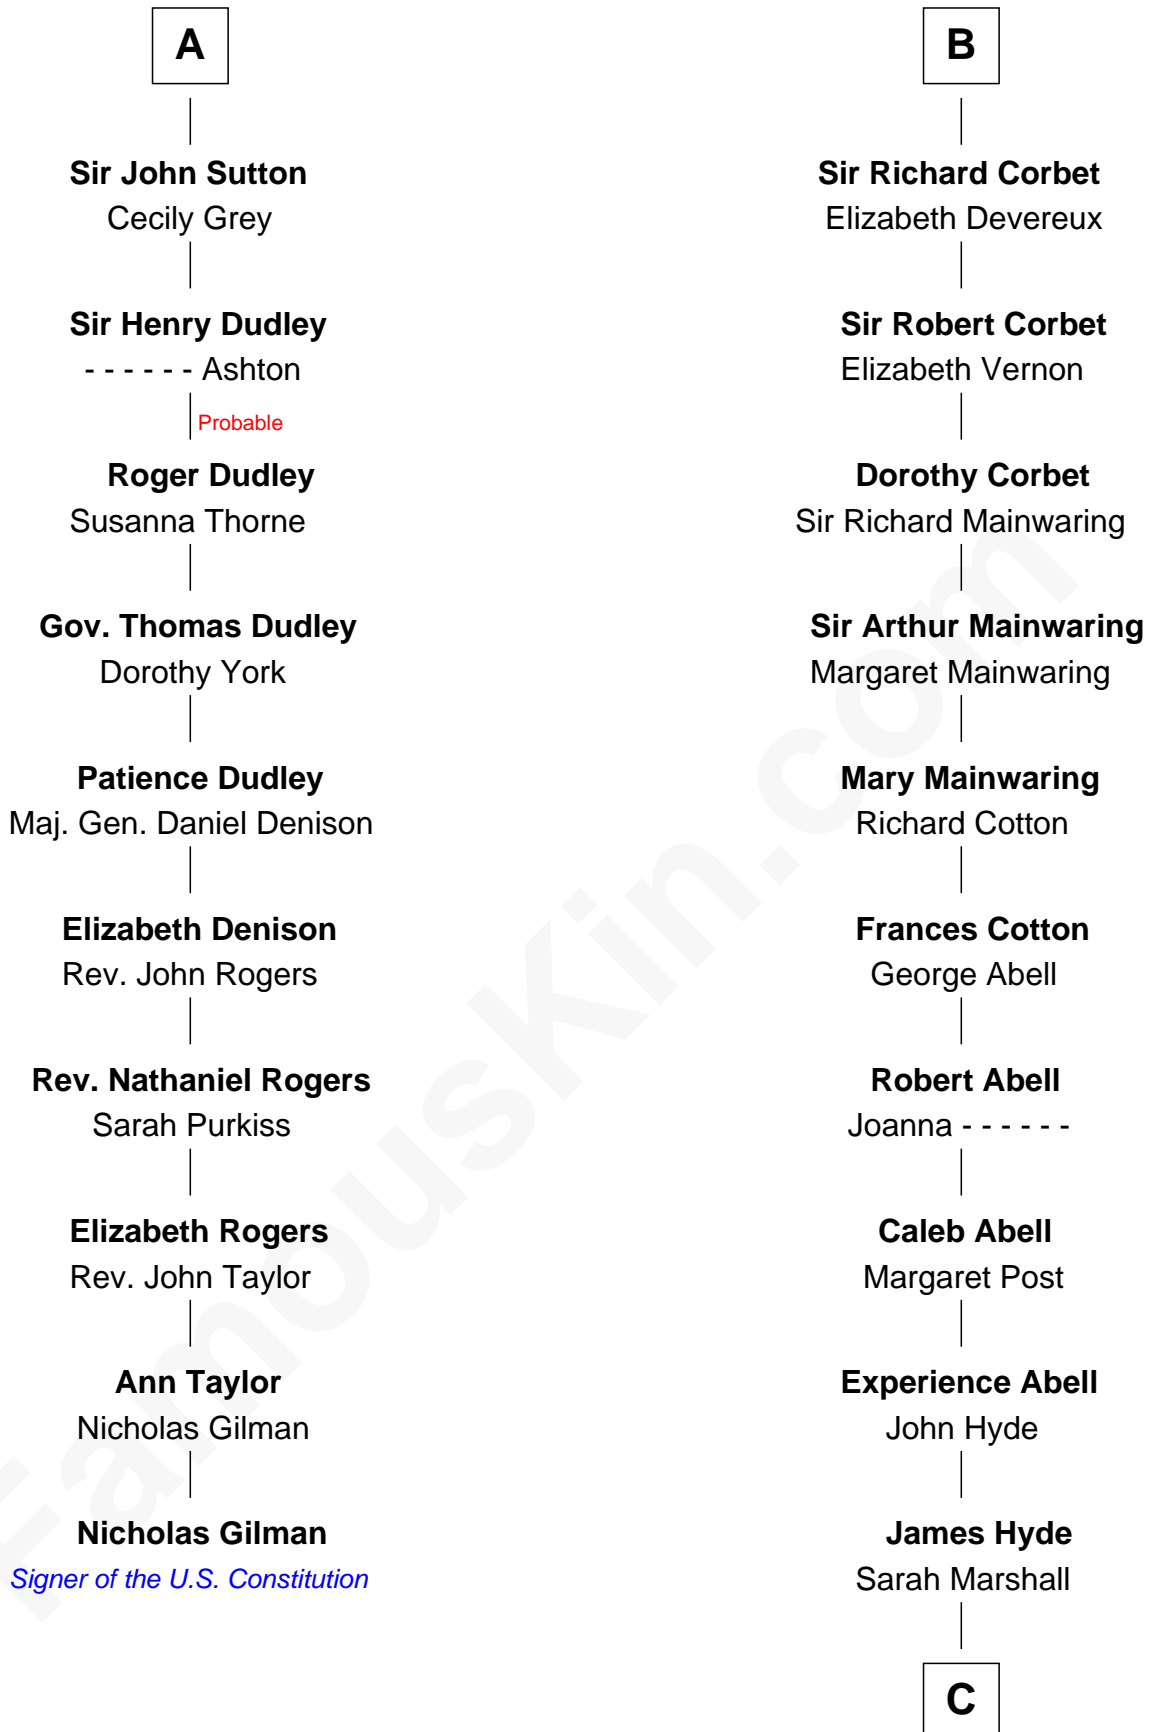

FamousKin.com

Relationship Chart of

Nicholas Gilman

Signer of the U.S. Constitution

16th cousin 4 times removed of

Grover Cleveland

22nd and 24th U.S. President

C

Abiah Hyde

Aaron Cleveland

William Cleveland

Margaret Falley

Rev. Richard Falley Cleveland

Ann Neal

Grover Cleveland

22nd and 24th U.S. President