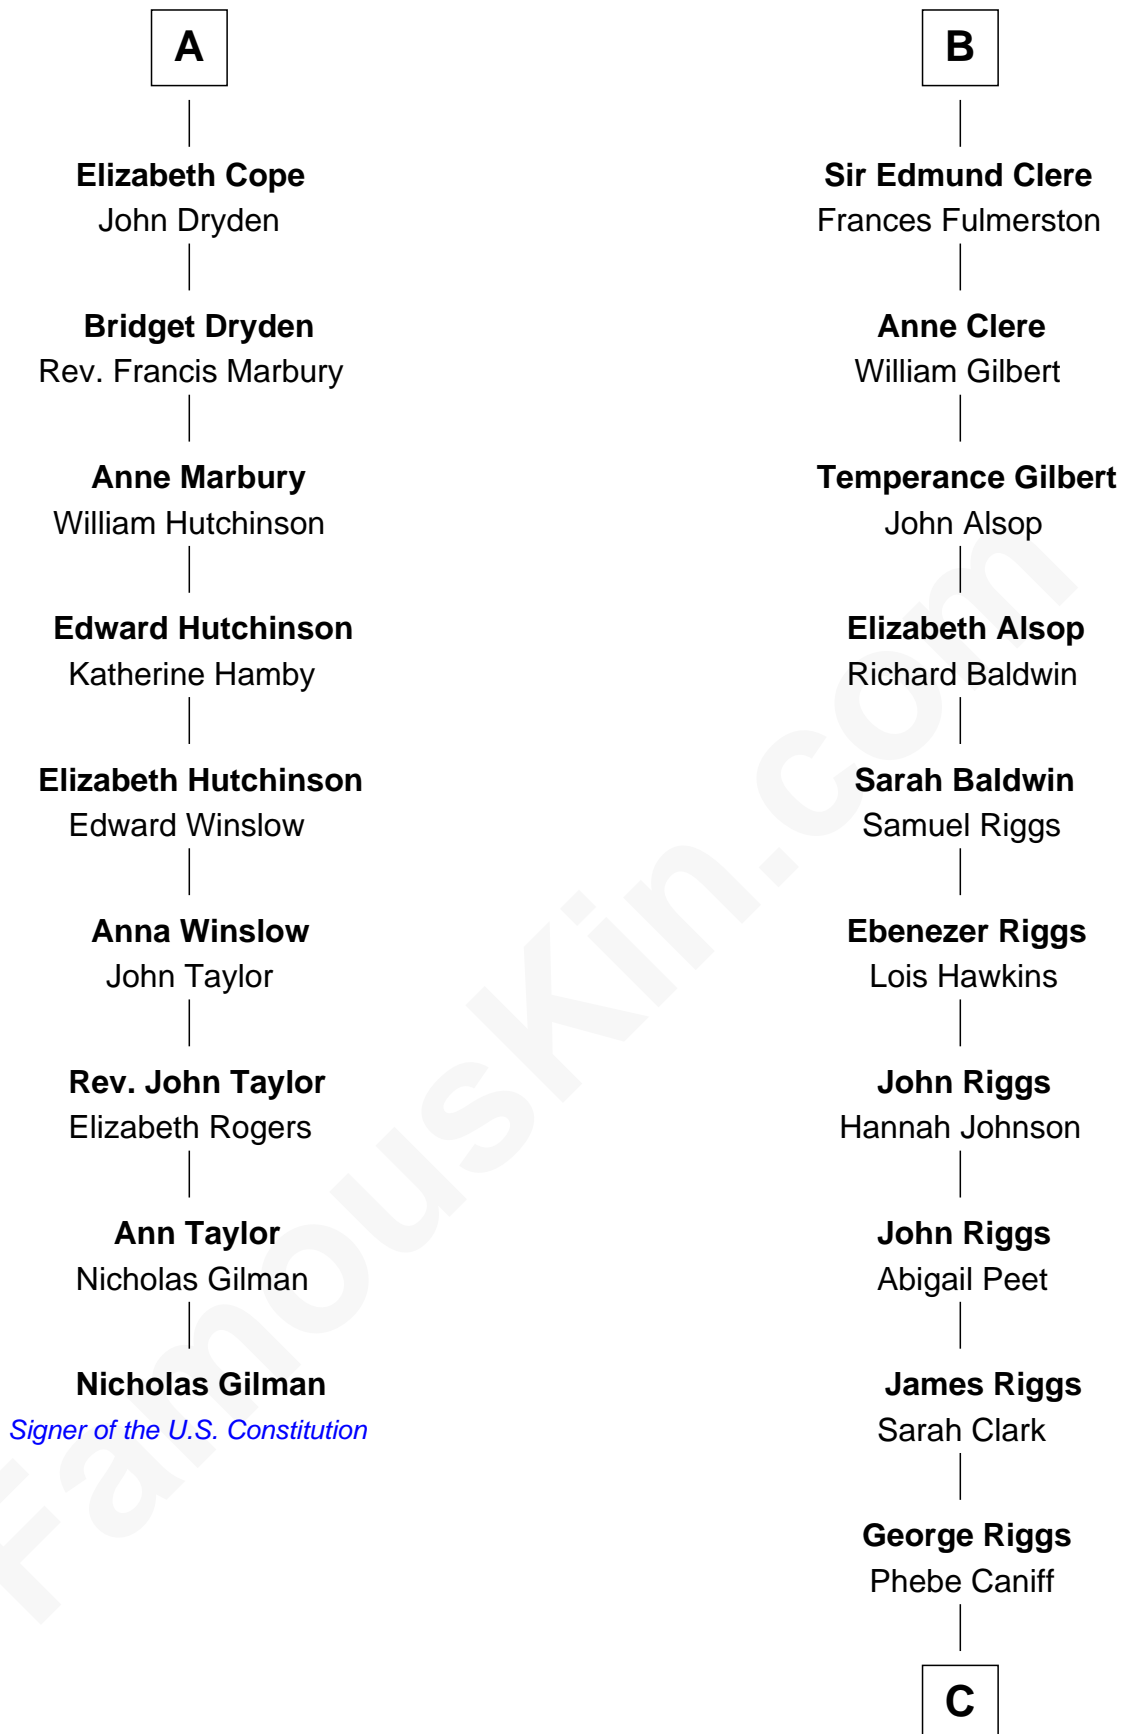

FamousKin.com

Relationship Chart of

Nicholas Gilman

Signer of the U.S. Constitution

15th cousin 5 times removed of

Mamie (Doud) Eisenhower

First Lady of President Dwight Eisenhower

C

Maria Riggs

Eli Doud

Royal Houghton Doud

Mary Cornelia Sheldon

John Sheldon Doud

Elivera Mathilda Carlson

Mamie (Doud) Eisenhower

First Lady of Dwight Eisenhower