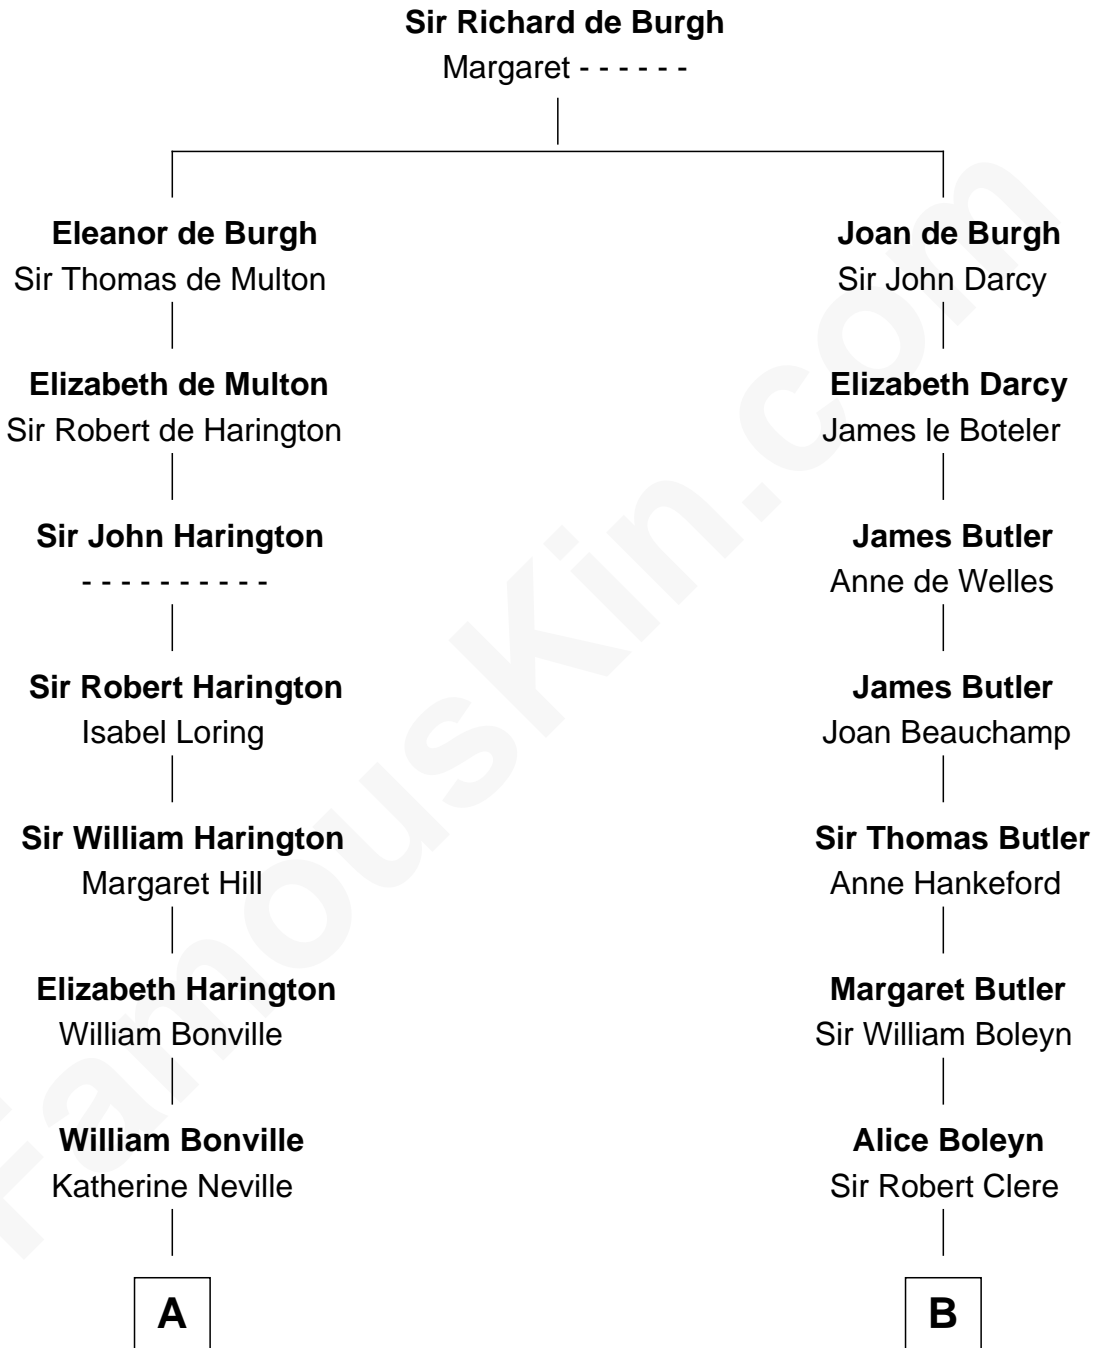

FamousKin.com

Relationship Chart of

Nicholas Gilman

Signer of the U.S. Constitution

17th cousin 4 times removed of

Mamie (Doud) Eisenhower

First Lady of President Dwight Eisenhower

C

George Riggs

Phebe Caniff

Maria Riggs

Eli Doud

Royal Houghton Doud

Mary Cornelia Sheldon

John Sheldon Doud

Elivera Mathilda Carlson

Mamie (Doud) Eisenhower

First Lady of Dwight Eisenhower