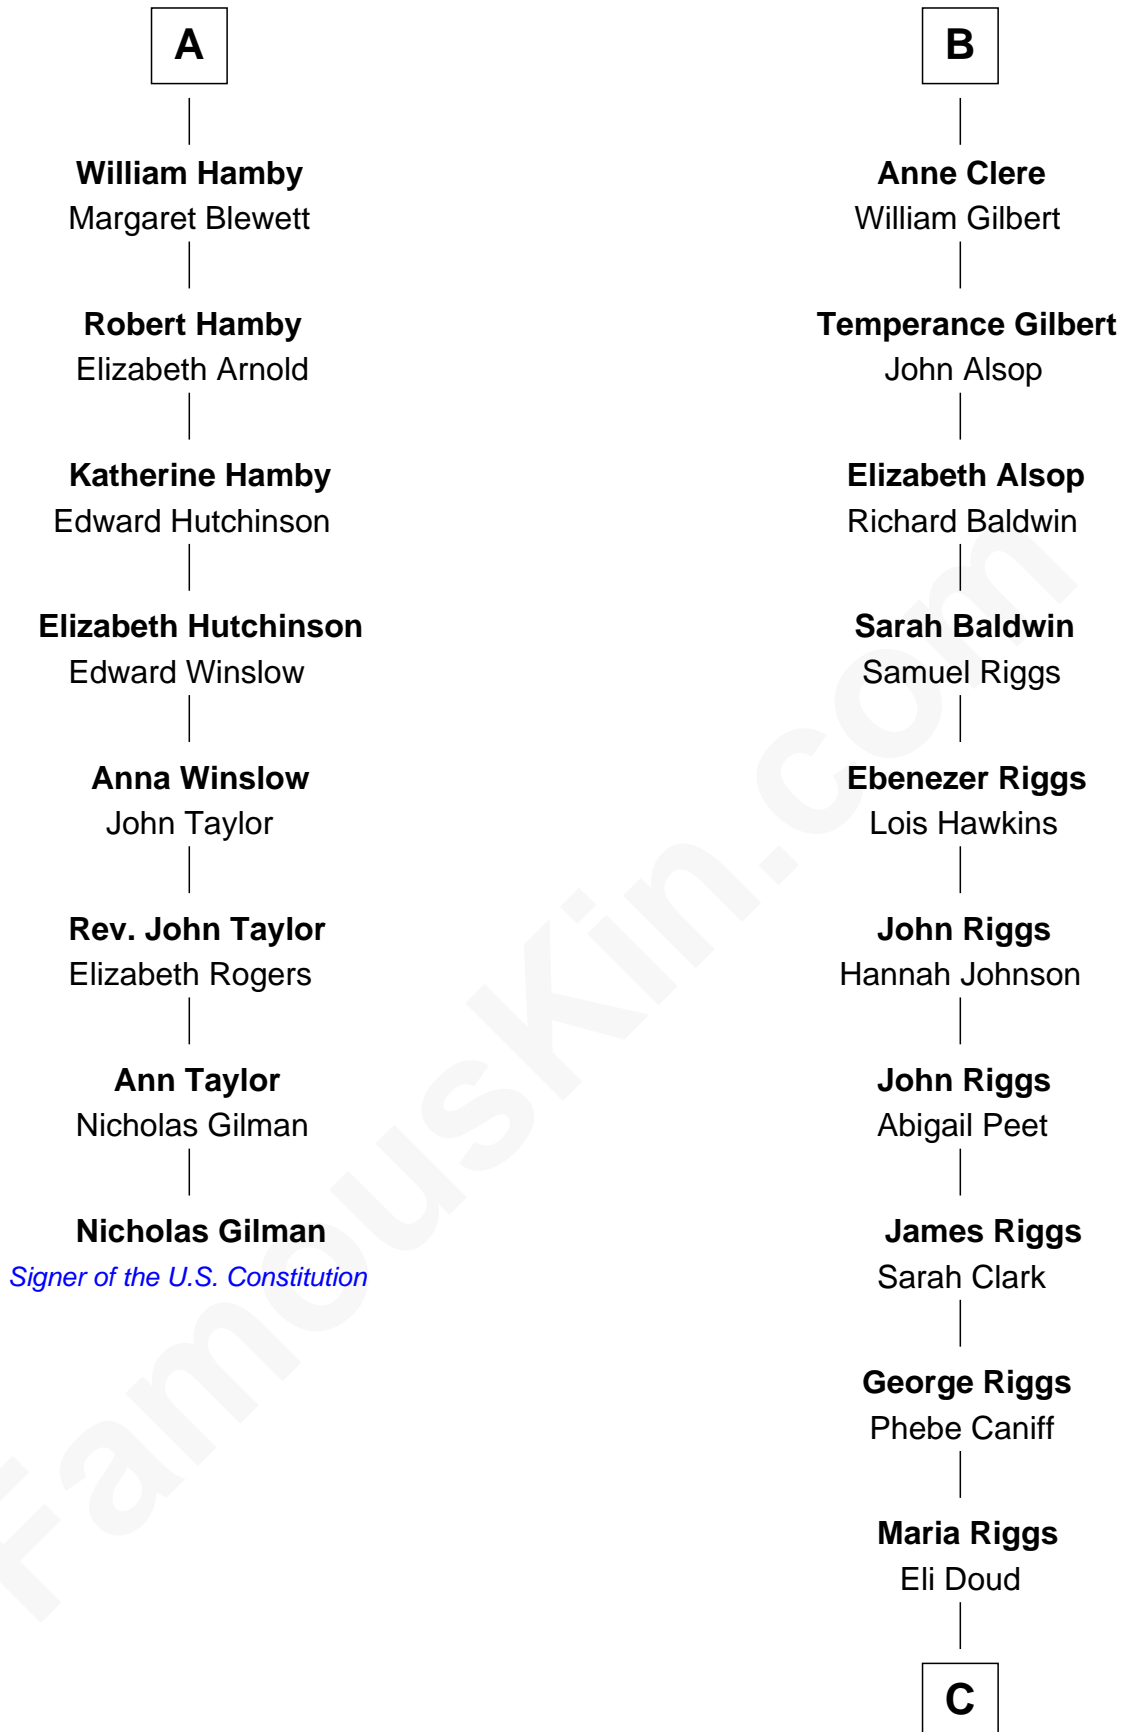

FamousKin.com

Relationship Chart of

Nicholas Gilman

Signer of the U.S. Constitution

14th cousin 5 times removed of

Mamie (Doud) Eisenhower

First Lady of President Dwight Eisenhower

C

Royal Houghton Doud

Mary Cornelia Sheldon

John Sheldon Doud

Elivera Mathilda Carlson

Mamie (Doud) Eisenhower

First Lady of Dwight Eisenhower

FamousKin.com