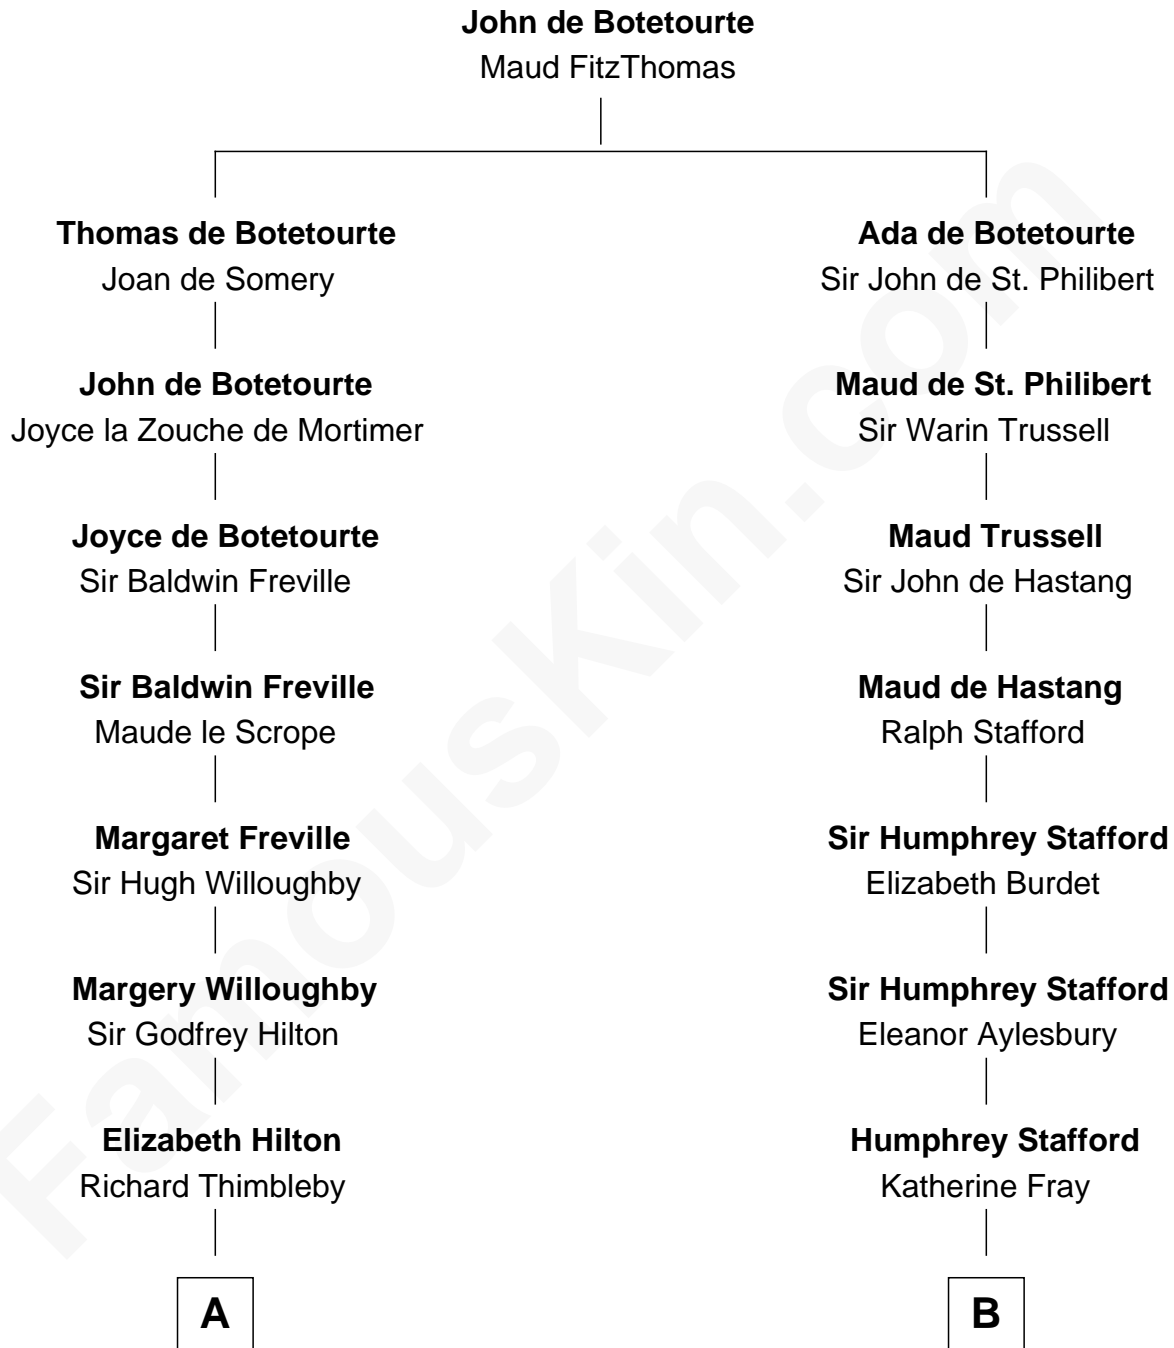

FamousKin.com Relationship Chart of

Nicholas Gilman

Signer of the U.S. Constitution

16th cousin 5 times removed of

Warren G. Harding

29th U.S. President

C

Phoebe Tripp

Amos Harding

George Tryon Harding

Elizabeth Madison

Charles Alexander Harding

Mary Ann Crawford

Dr. George Tryon Harding

Phoebe Elizabeth Dickerson

Warren G. Harding

29th U.S. President

FamousKin.com