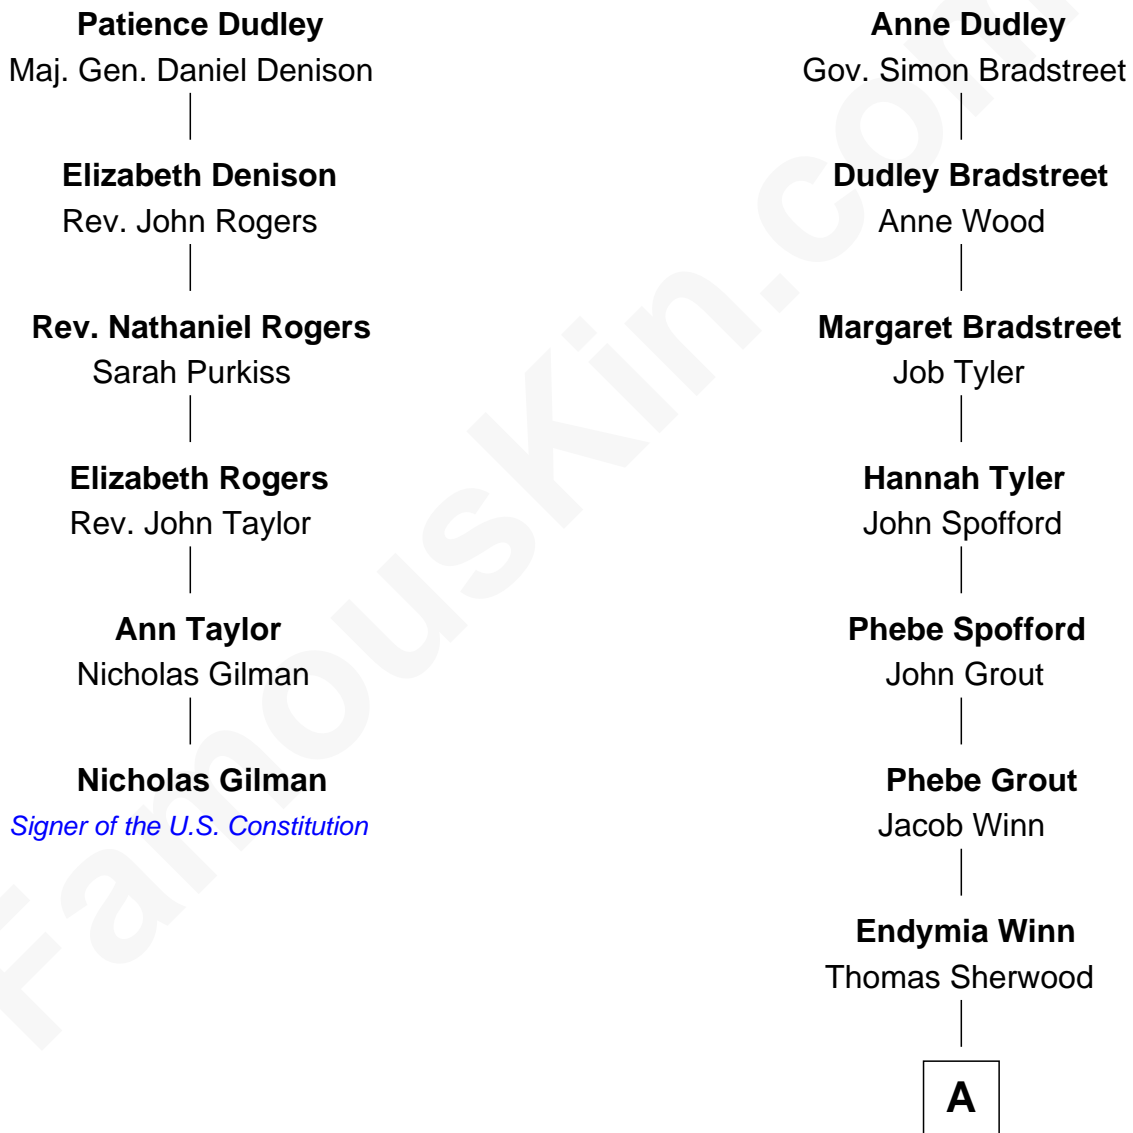

FamousKin.com Relationship Chart of

Nicholas Gilman

Signer of the U.S. Constitution

5th cousin 5 times removed of

Herbert Hoover

31st U.S. President

Gov. Thomas Dudley

Dorothy York

A

—
Lucinda Sherwood

John Minthorn

—
Theodore Minthorn

Mary Wasley

—
Hulda Randall Minthorn

Jessie Clark Hoover

—
Herbert Hoover

31st U.S. President

FamousKin.com