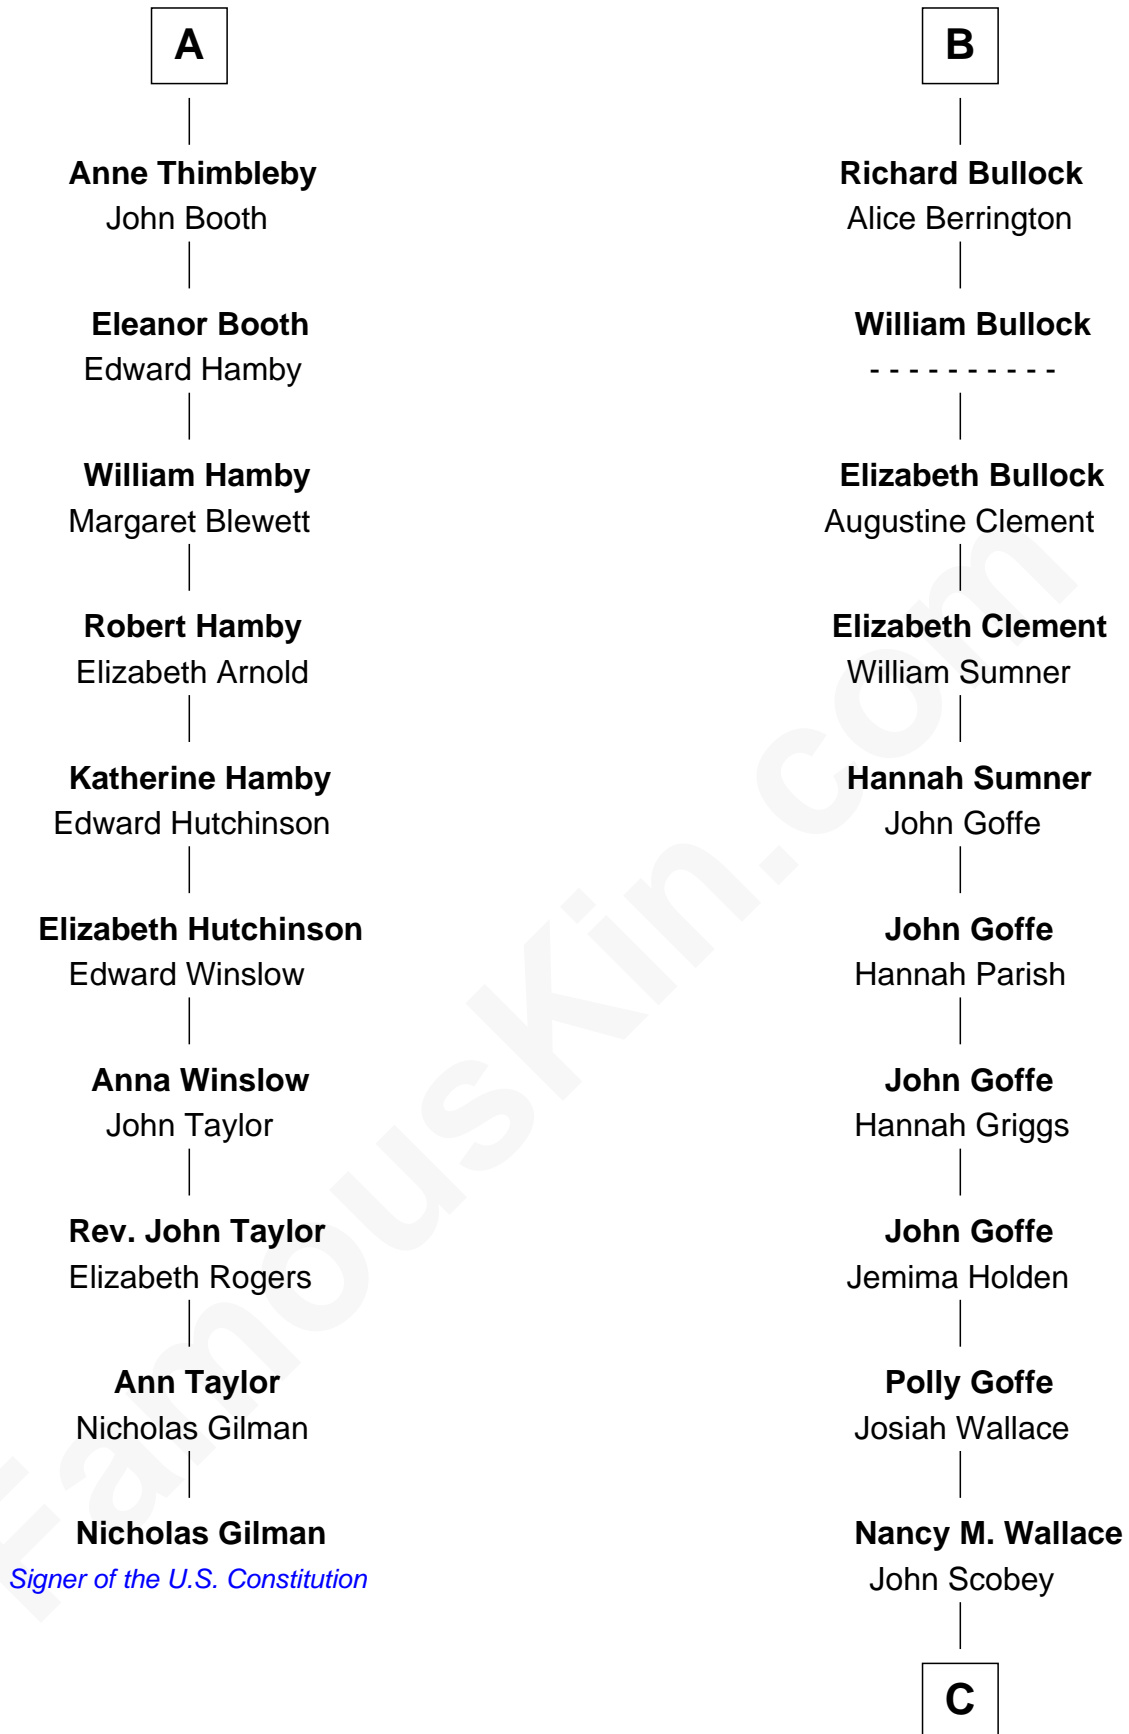

FamousKin.com

Relationship Chart of

Nicholas Gilman

Signer of the U.S. Constitution

16th cousin 3 times removed of

Lou (Henry) Hoover

First Lady of President Herbert Hoover

Bartholomew de Badlesmere

Margaret de Clare

Margery de Badlesmere

Sir William de Ros

Maud de Roos

John de Welles

Margery de Welles

Stephen le Scrope

Maude le Scrope

Maud de Badlesmere

John de Vere

Aubrey de Vere

Alice FitzWalter

Sir Richard de Vere

Alice Sergeaux

Sir John de Vere

Elizabeth Howard

Joan de Vere

Sir William Norreys

Margaret Norreys

Gilbert Bullock

Thomas Bullock

Alice Kingsmill

B

C