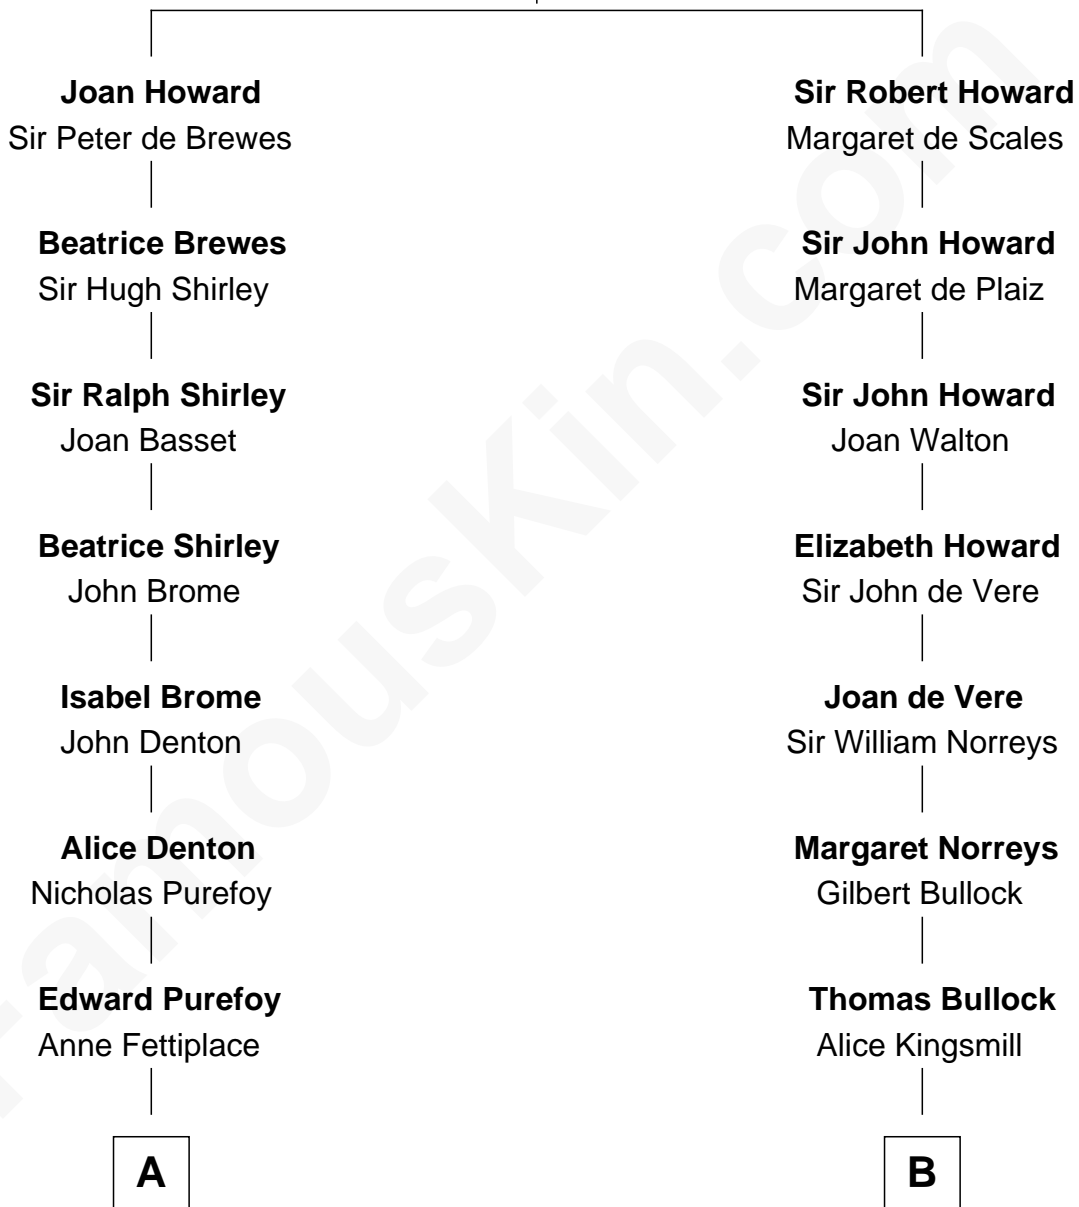

FamousKin.com

Relationship Chart of

Nicholas Gilman

Signer of the U.S. Constitution

15th cousin 4 times removed of

Lou (Henry) Hoover

First Lady of President Herbert Hoover

Sir John Howard

Alice de Bois

C

Philomelia Sophia Scobey

Phineas Weed

Florence Ida Weed

Charles Delano Henry

Lou (Henry) Hoover

First Lady of Herbert Hoover