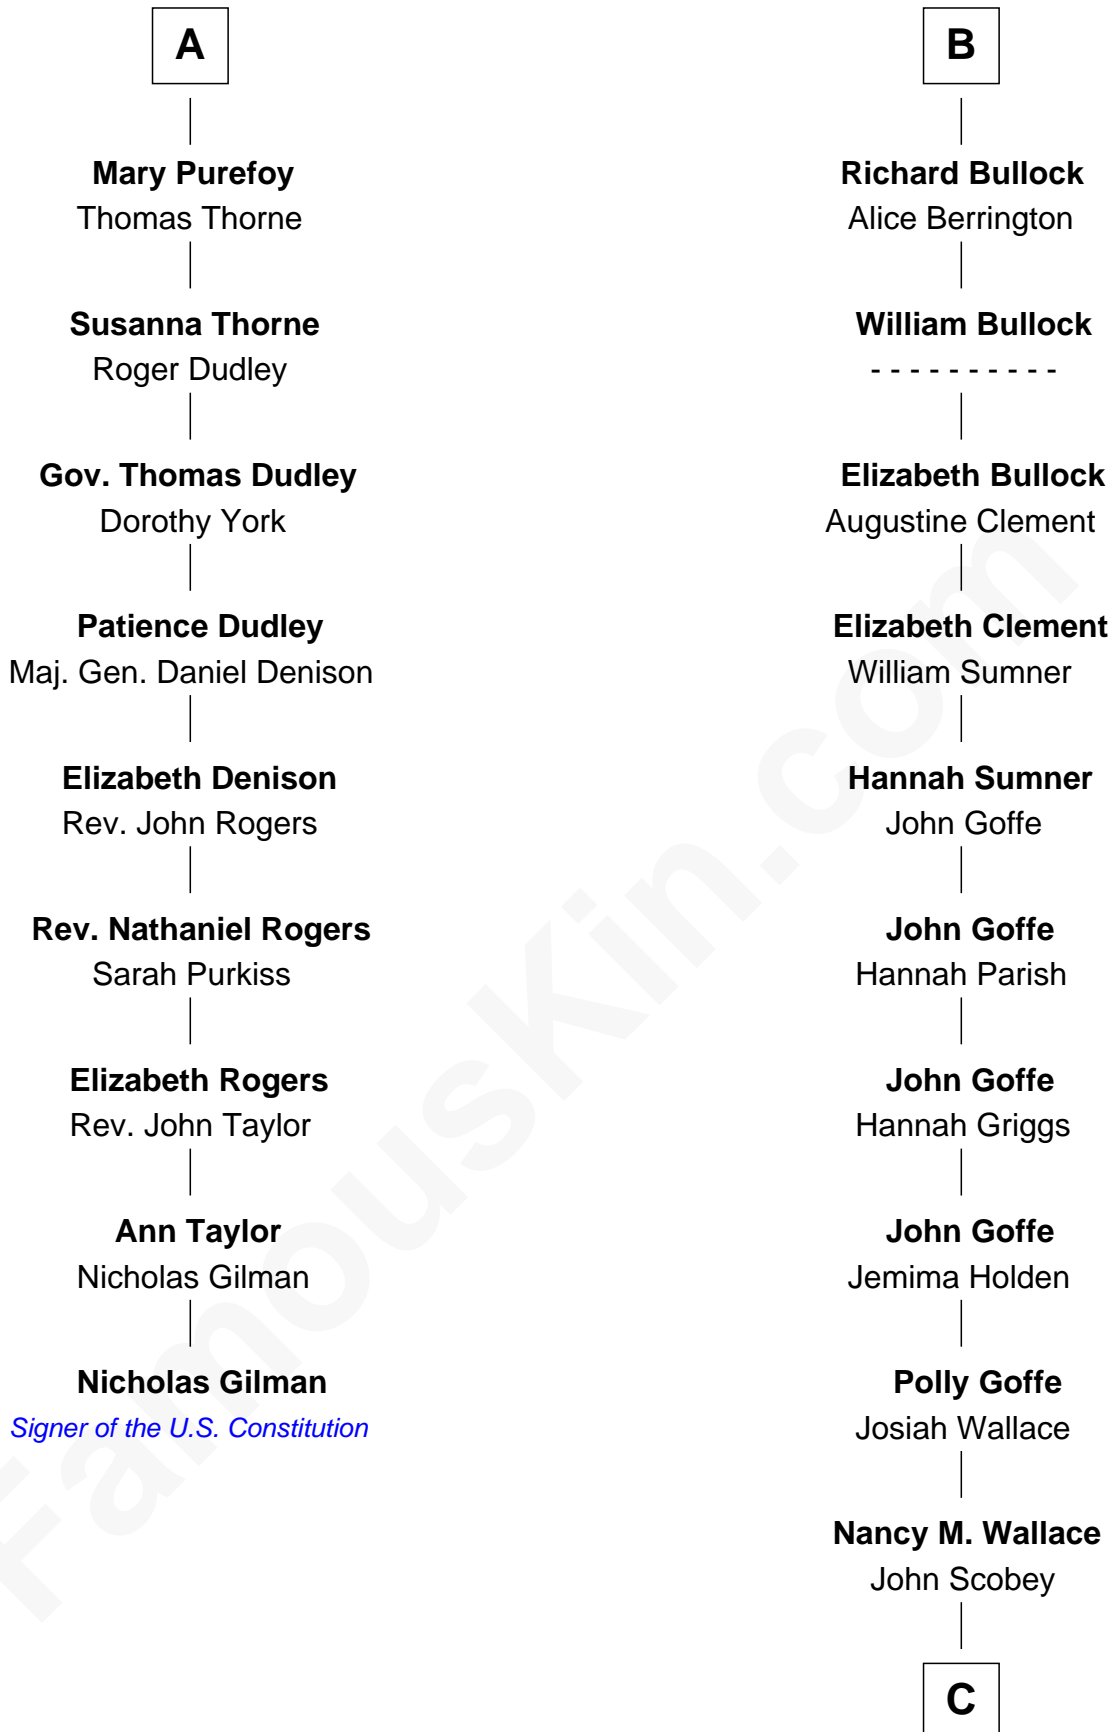

FamousKin.com

Relationship Chart of

Nicholas Gilman

Signer of the U.S. Constitution

15th cousin 4 times removed of

Lou (Henry) Hoover

First Lady of President Herbert Hoover

Sir John Howard

Alice de Bois

C

Philomelia Sophia Scobey

Phineas Weed

Florence Ida Weed

Charles Delano Henry

Lou (Henry) Hoover

First Lady of Herbert Hoover