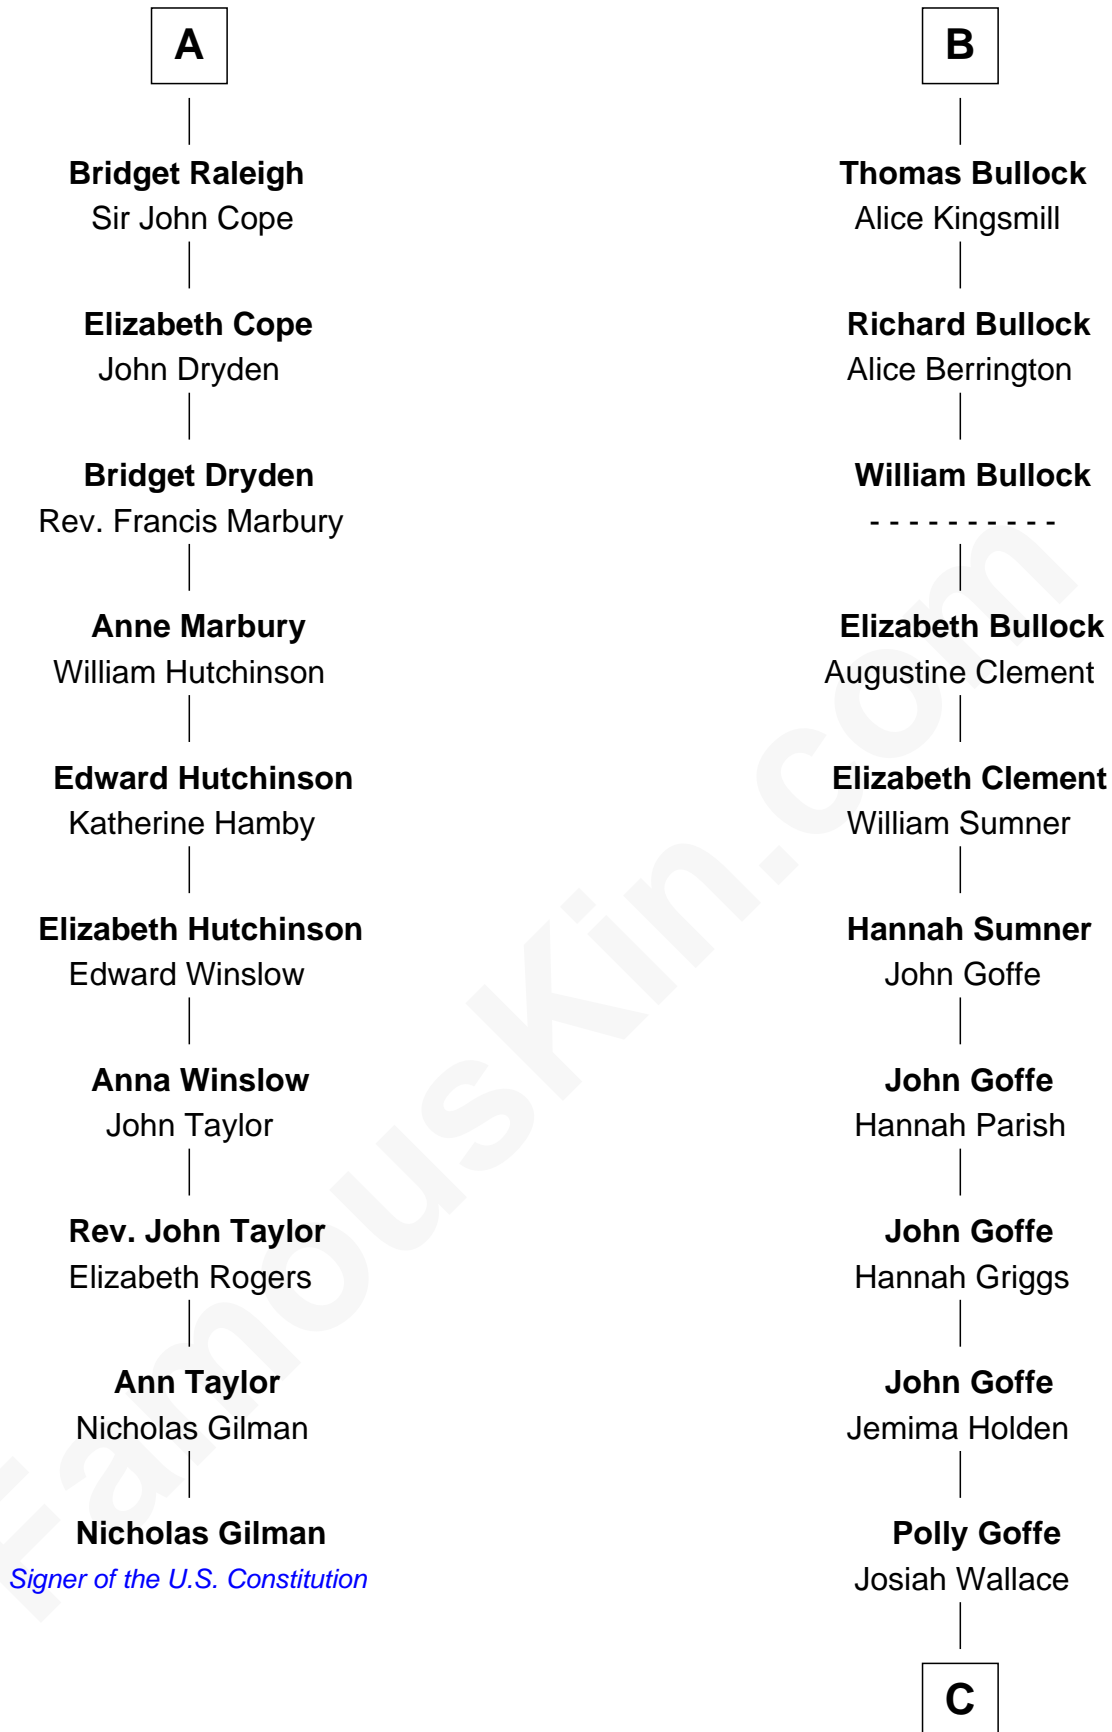

FamousKin.com

Relationship Chart of

Nicholas Gilman

Signer of the U.S. Constitution

16th cousin 4 times removed of

Lou (Henry) Hoover

First Lady of President Herbert Hoover

C

Nancy M. Wallace

John Scobey

Philomelia Sophia Scobey

Phineas Weed

Florence Ida Weed

Charles Delano Henry

Lou (Henry) Hoover

First Lady of Herbert Hoover