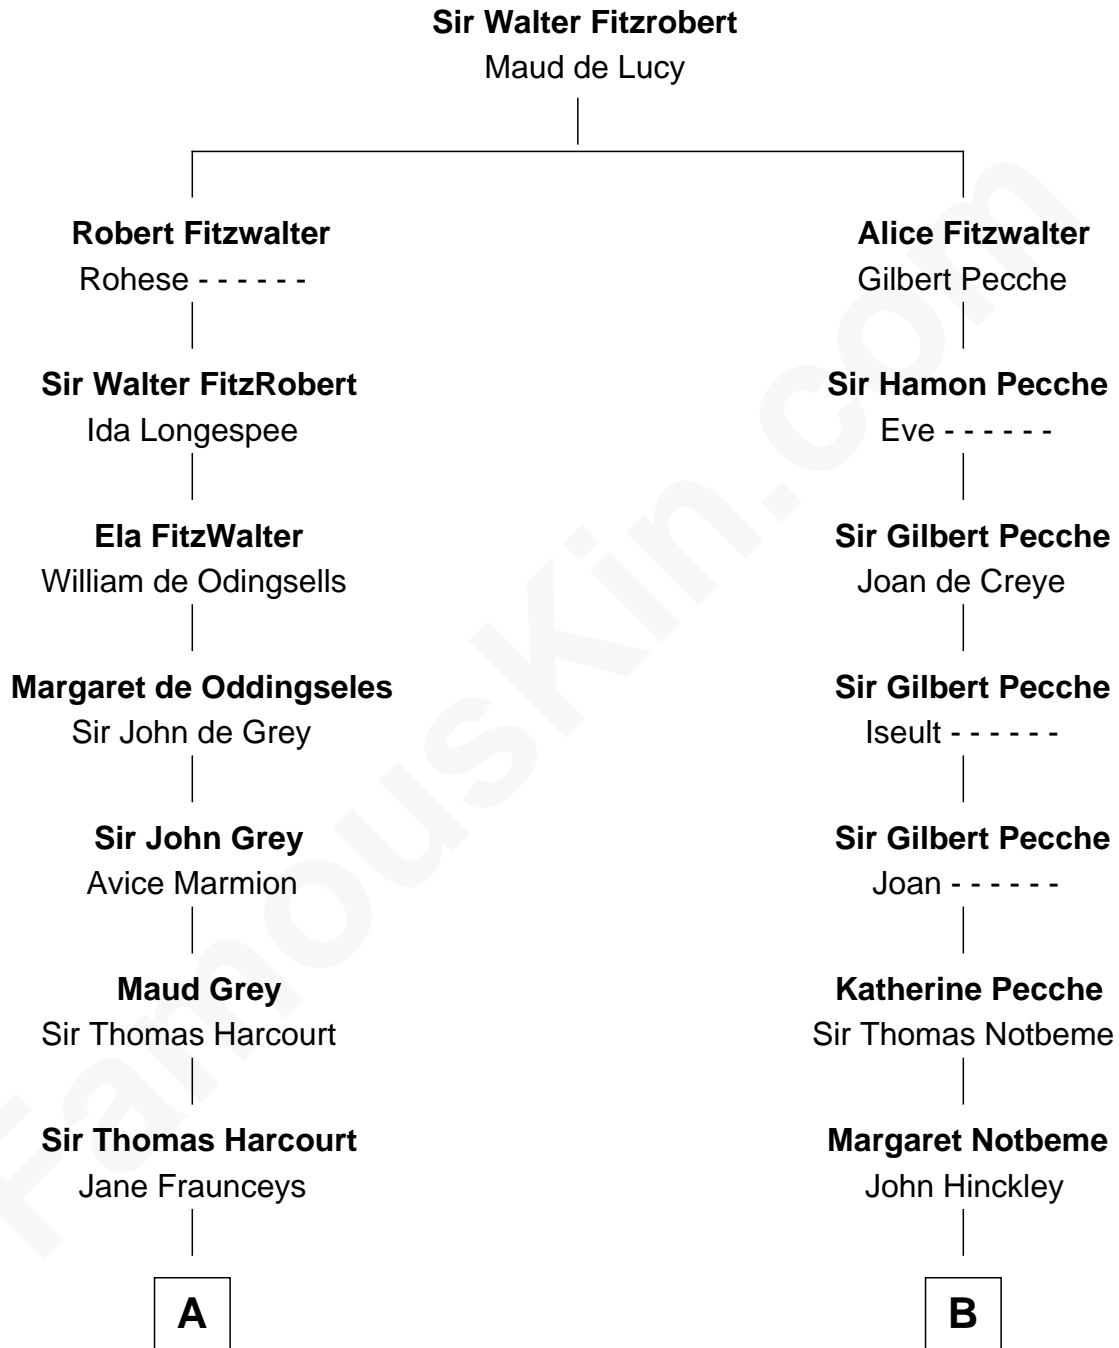

FamousKin.com

Relationship Chart of

Nicholas Gilman

Signer of the U.S. Constitution

19th cousin 2 times removed of

Ellen Louise (Axson) Wilson

First Lady of President Woodrow Wilson

C

Elizabeth Rogers

Rev. John Taylor

Ann Taylor

Nicholas Gilman

Nicholas Gilman

Signer of the U.S. Constitution

D

Abraham Perkins

First Lady of Woodrow Wilson