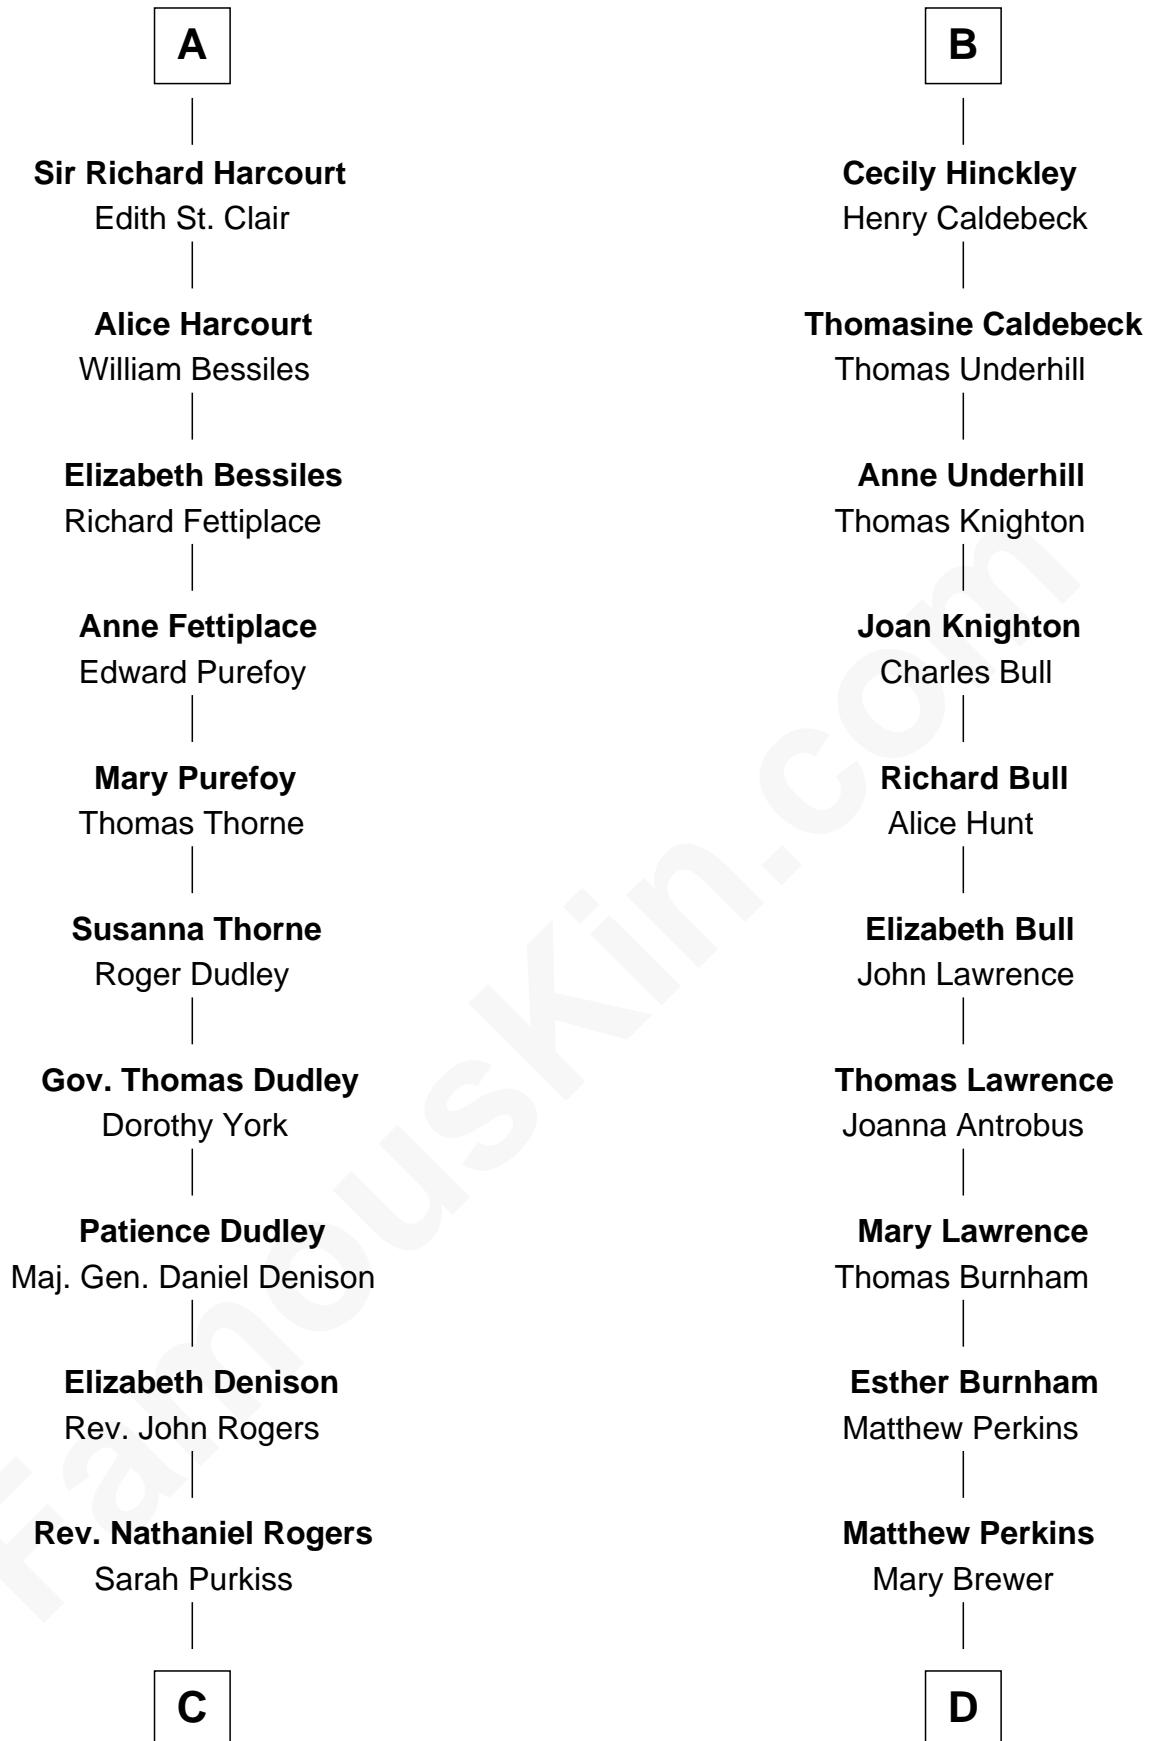

FamousKin.com

Relationship Chart of

Nicholas Gilman

Signer of the U.S. Constitution

19th cousin 2 times removed of

Ellen Louise (Axson) Wilson

First Lady of President Woodrow Wilson

C

Elizabeth Rogers

Rev. John Taylor

Ann Taylor

Nicholas Gilman

Nicholas Gilman

Signer of the U.S. Constitution

D

Abraham Perkins

First Lady of Woodrow Wilson