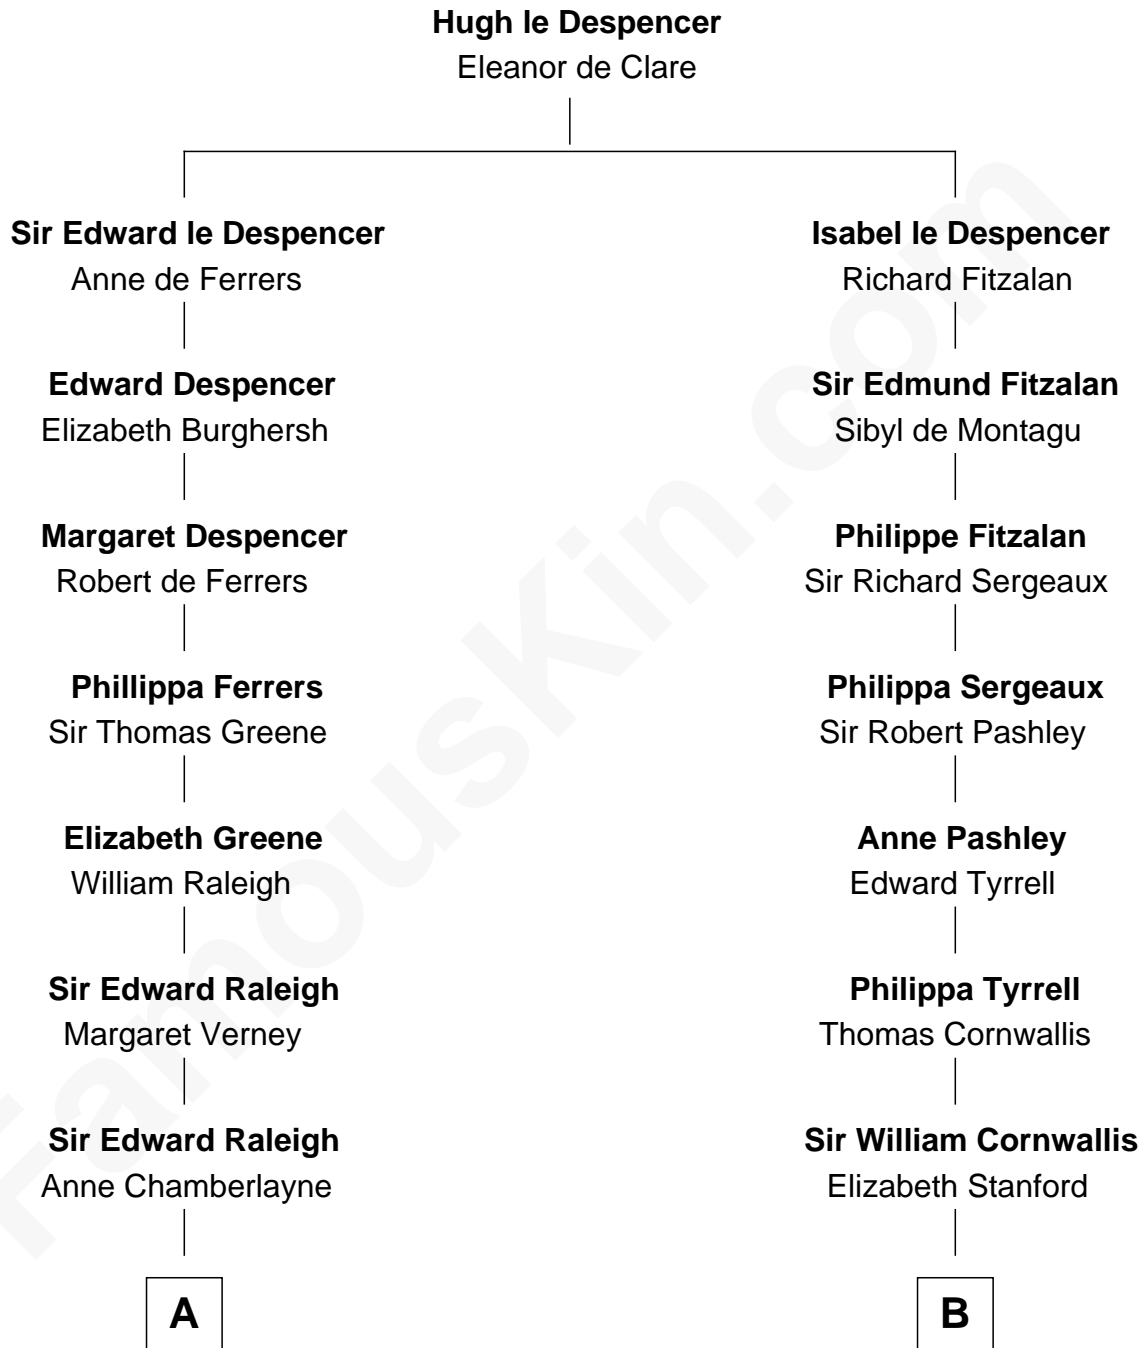

FamousKin.com

Relationship Chart of

Nicholas Gilman

Signer of the U.S. Constitution

16th cousin 3 times removed of

Ellen Louise (Axson) Wilson

First Lady of President Woodrow Wilson

C

Rebecca Longstreet FitzRandolph

Rev. Isaac Stockton Keith Axson

Rev. Samuel Edward Axson

Margaret Jane Hoyt

Ellen Louise (Axson) Wilson

First Lady of Woodrow Wilson

FamousKin.com