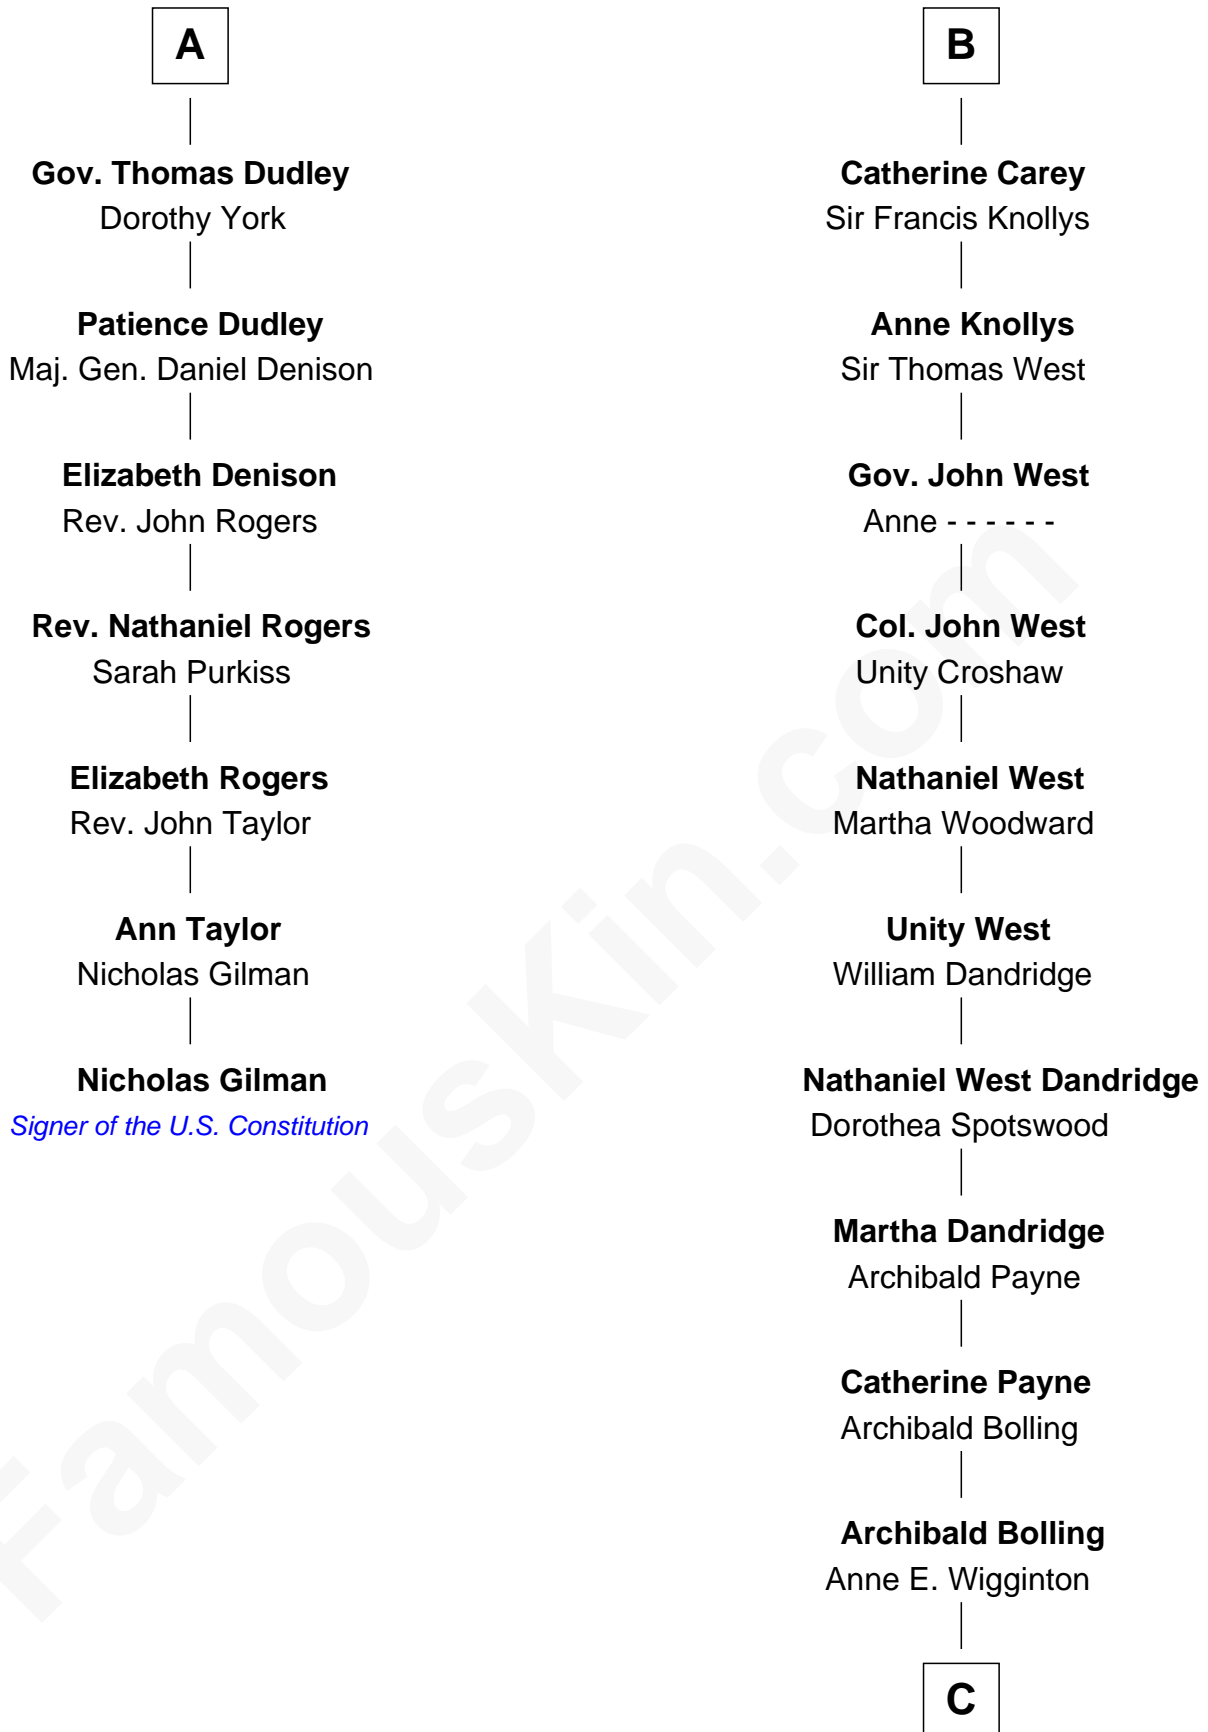

FamousKin.com

Relationship Chart of

Nicholas Gilman

Signer of the U.S. Constitution

13th cousin 5 times removed of

Edith (Bolling) Wilson

First Lady of President Woodrow Wilson

C

William Holcombe Bolling

Sarah Spiers White

Edith (Bolling) Wilson

First Lady of Woodrow Wilson

FamousKin.com