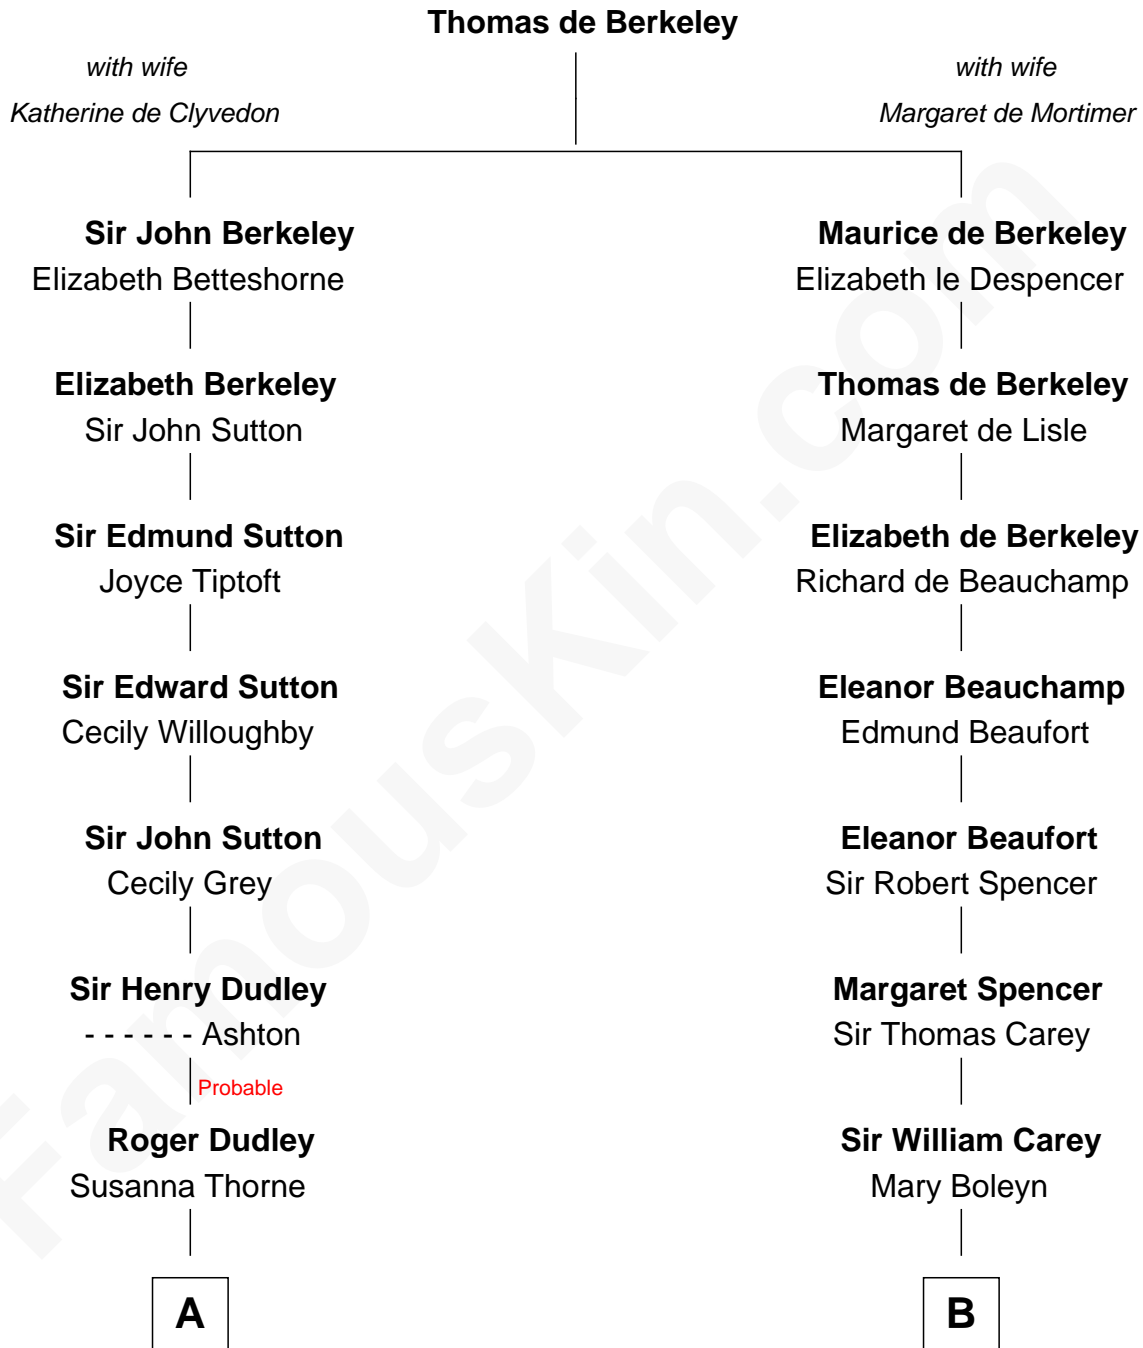

FamousKin.com

Relationship Chart of

Nicholas Gilman

Signer of the U.S. Constitution

13th cousin 5 times removed of

Edith (Bolling) Wilson

First Lady of President Woodrow Wilson

C

William Holcombe Bolling

Sarah Spiers White

Edith (Bolling) Wilson

First Lady of Woodrow Wilson

FamousKin.com