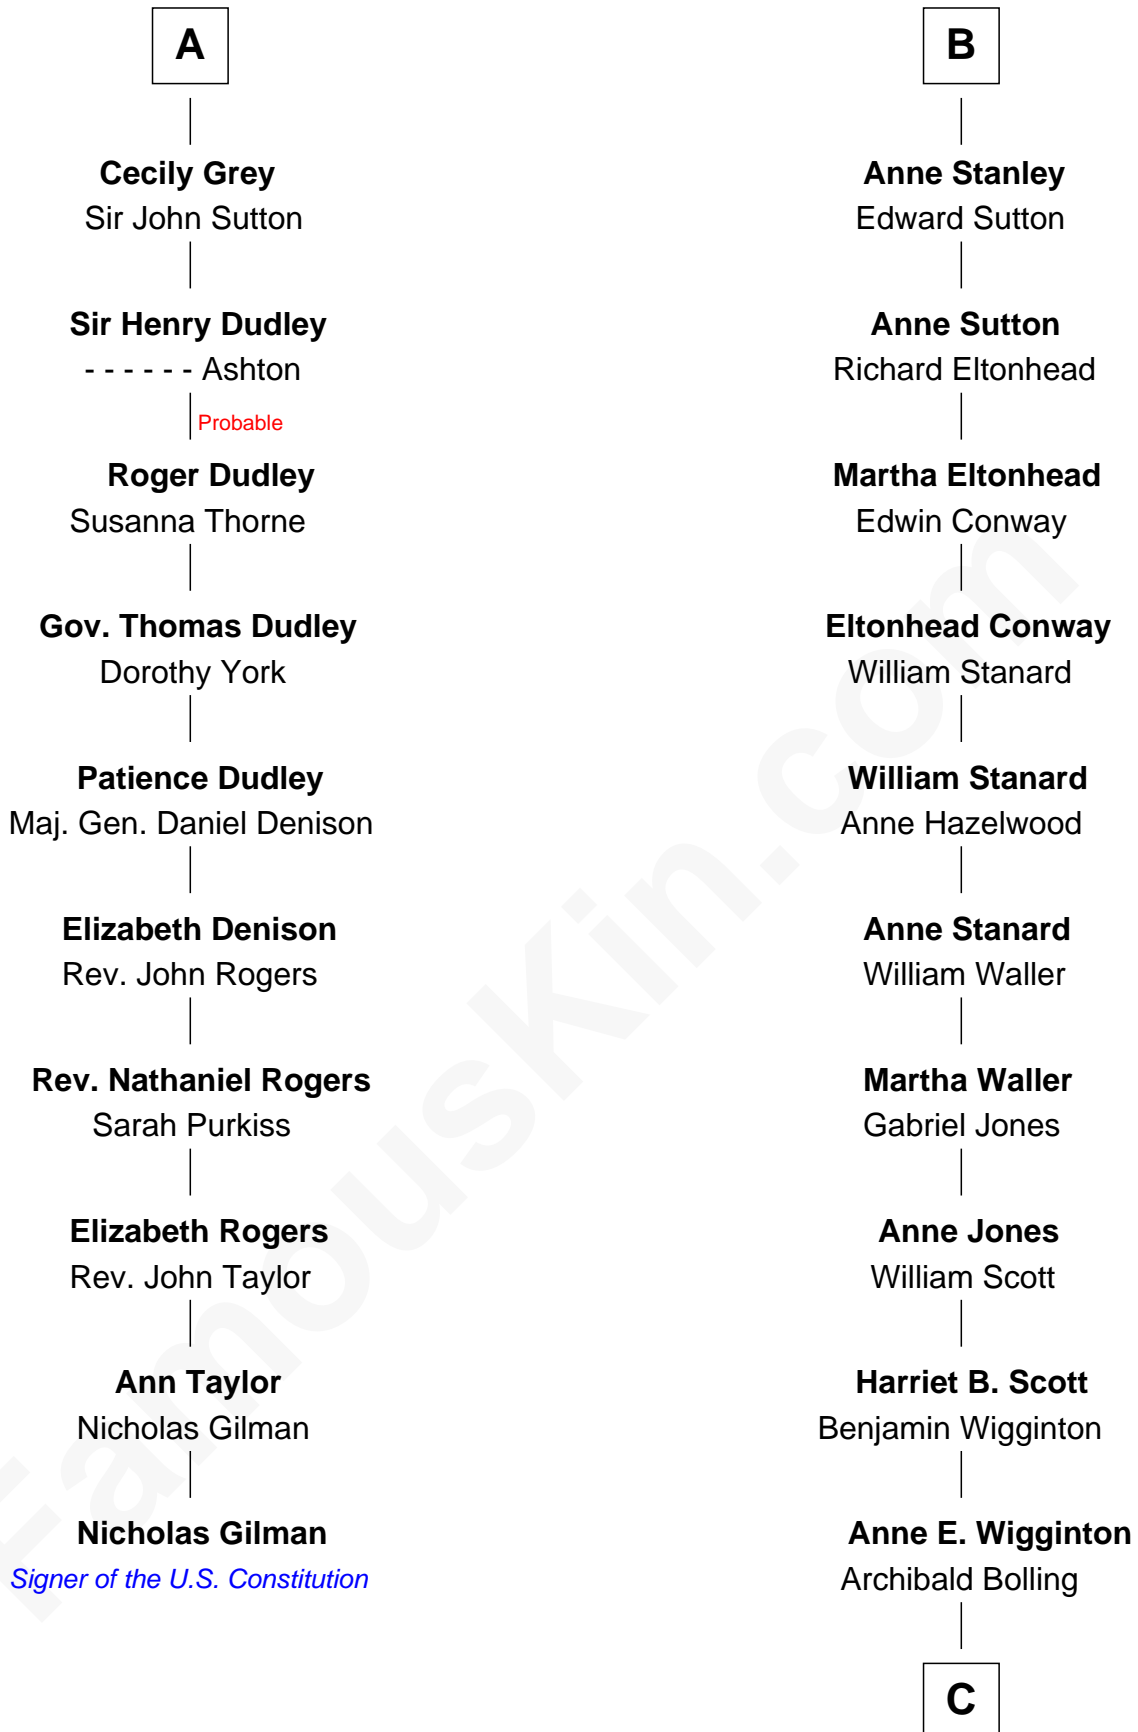

## Relationship Chart of

### Nicholas Gilman

*Signer of the U.S. Constitution*

16th cousin 2 times removed of

### Edith (Bolling) Wilson

*First Lady of President Woodrow Wilson*

C

William Holcombe Bolling

Sarah Spiers White

Edith (Bolling) Wilson

*First Lady of Woodrow Wilson*

FamousKin.com