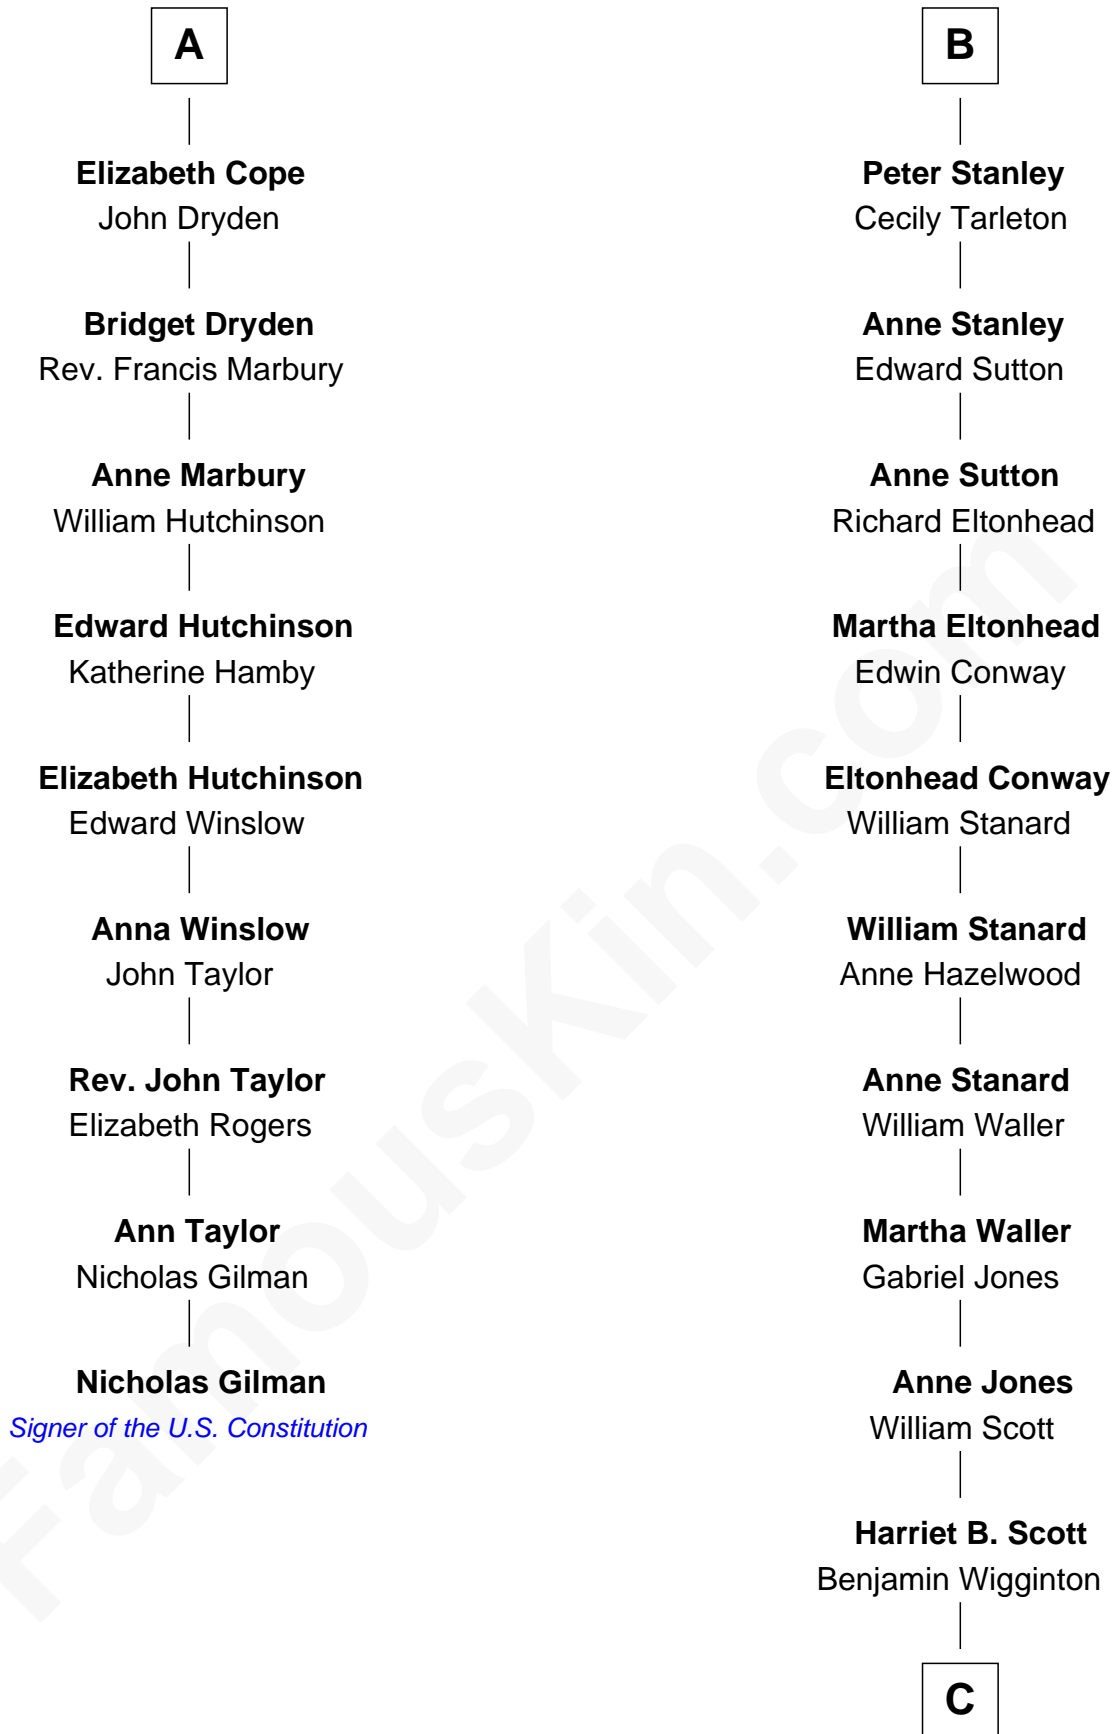

FamousKin.com

Relationship Chart of

Nicholas Gilman

Signer of the U.S. Constitution

15th cousin 4 times removed of

Edith (Bolling) Wilson

First Lady of President Woodrow Wilson

C

Anne E. Wigginton

Archibald Bolling

William Holcombe Bolling

Sarah Spiers White

Edith (Bolling) Wilson

First Lady of Woodrow Wilson

FamousKin.com