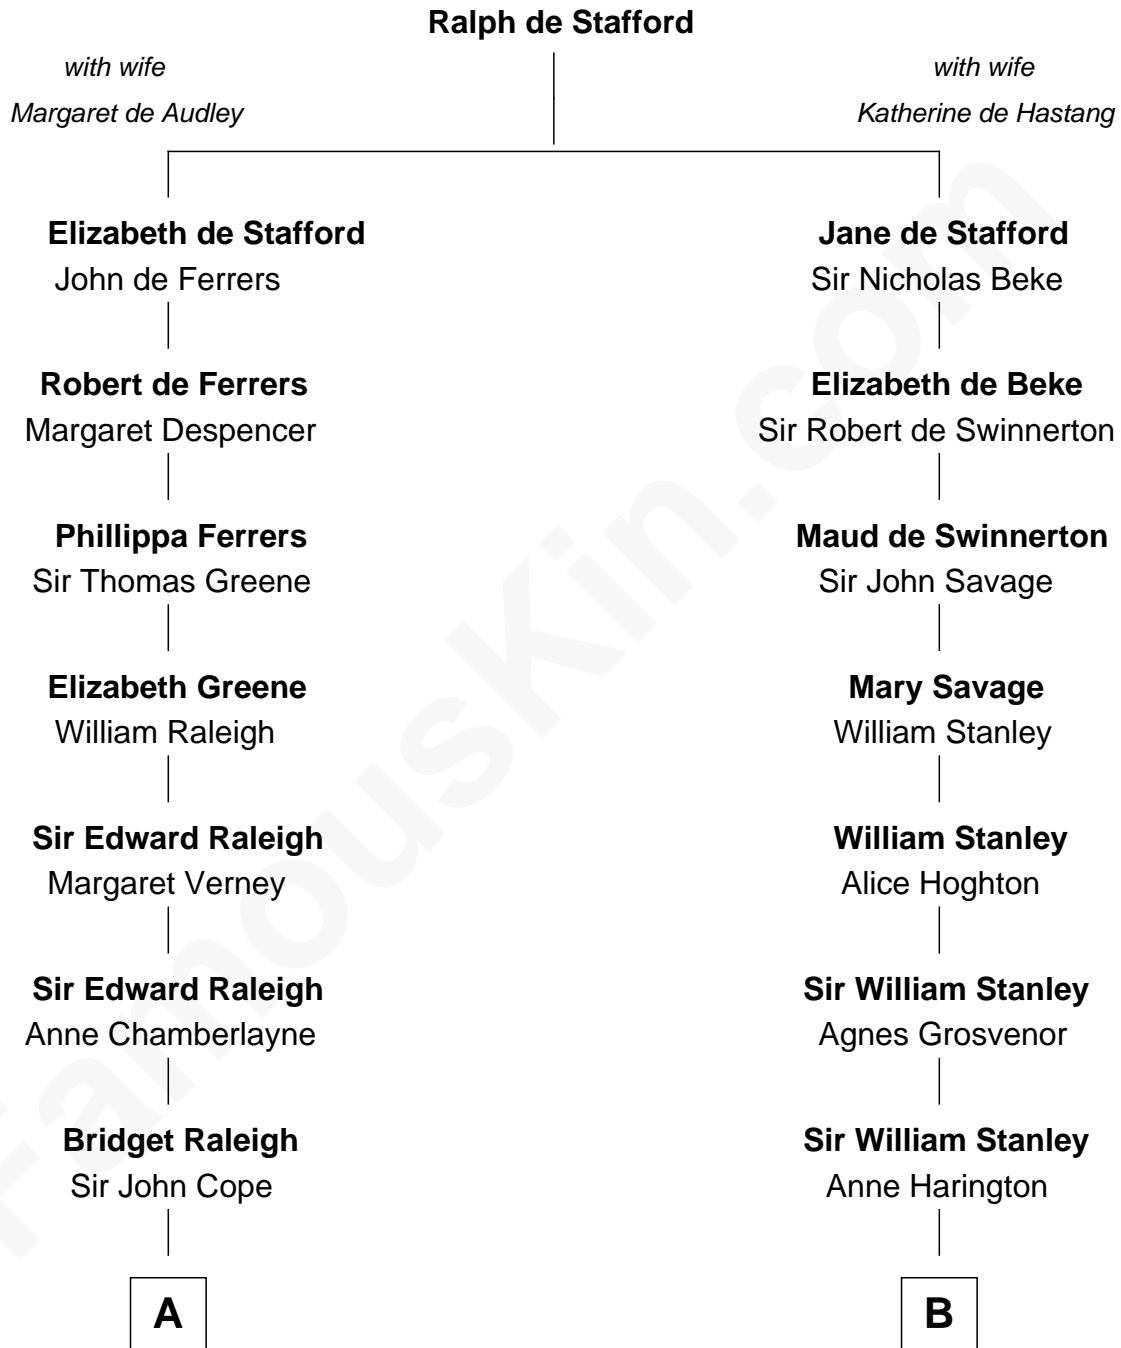

FamousKin.com

Relationship Chart of

Nicholas Gilman

Signer of the U.S. Constitution

15th cousin 4 times removed of

Edith (Bolling) Wilson

First Lady of President Woodrow Wilson

C

Anne E. Wigginton

Archibald Bolling

William Holcombe Bolling

Sarah Spiers White

Edith (Bolling) Wilson

First Lady of Woodrow Wilson

FamousKin.com