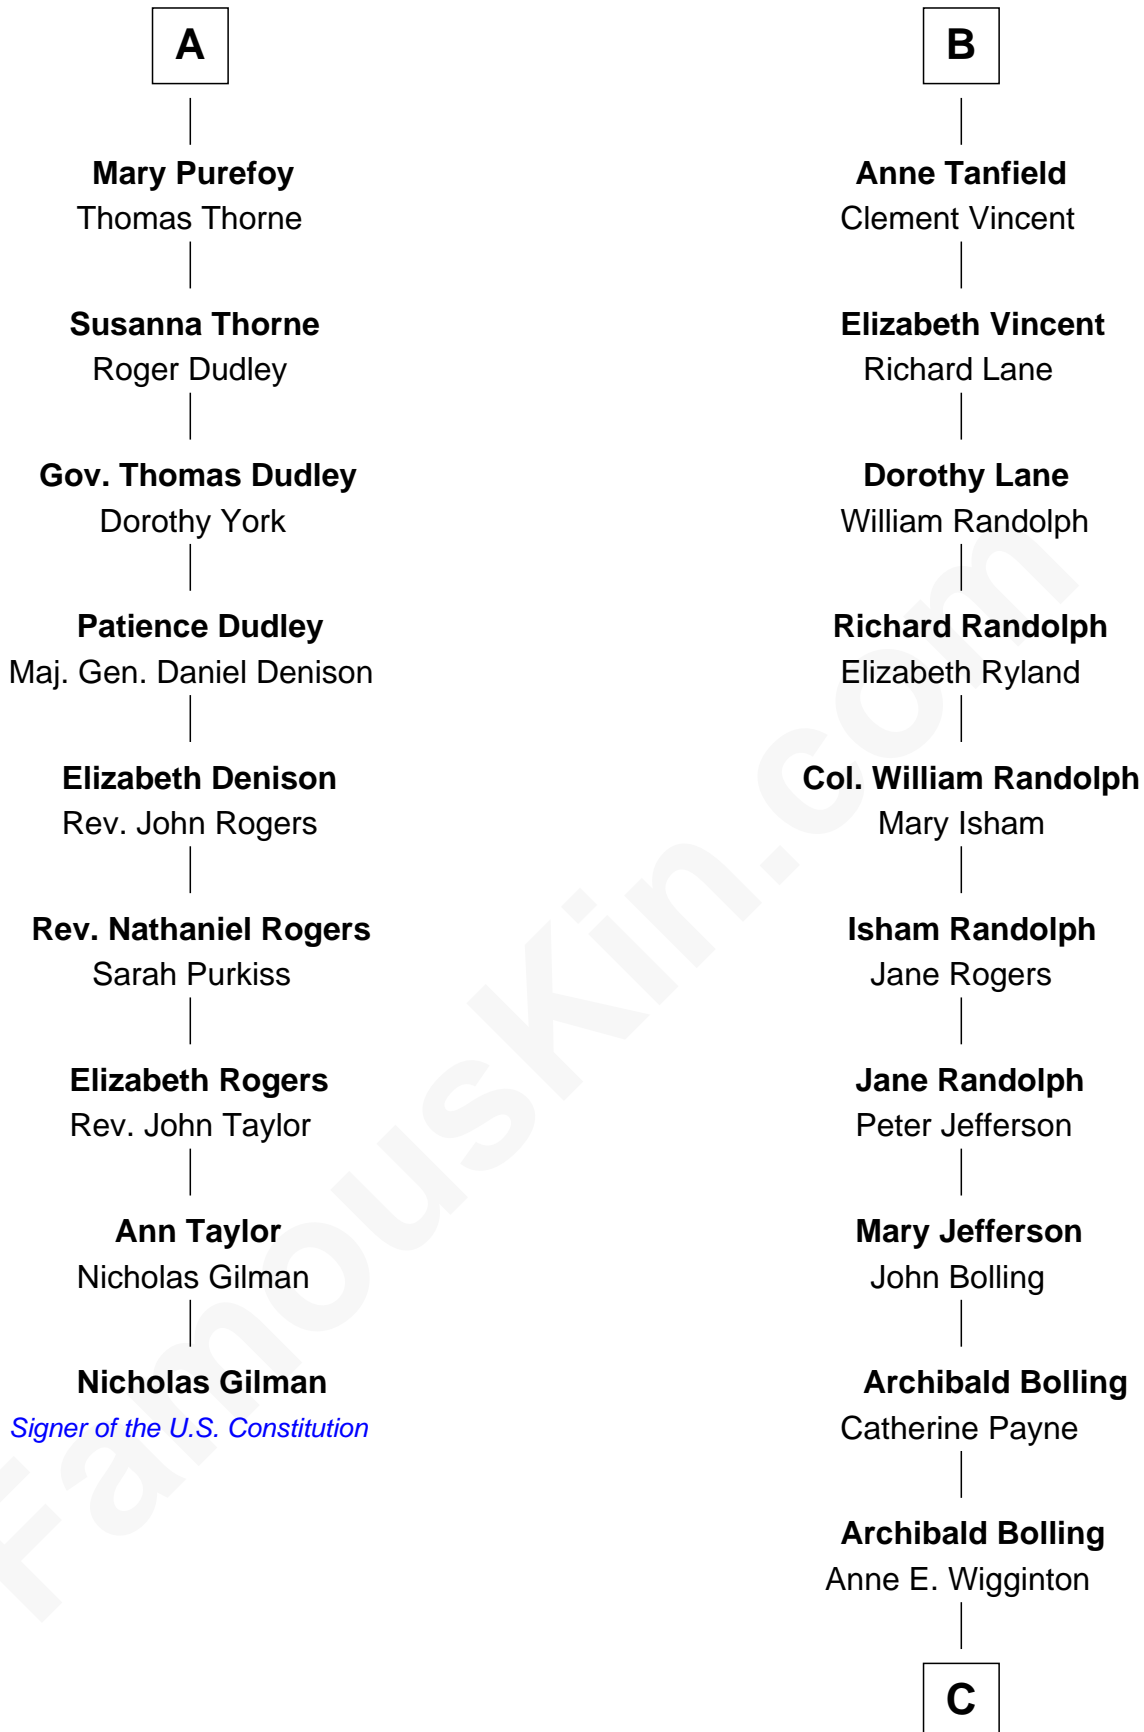

### Nicholas Gilman

*Signer of the U.S. Constitution*

15th cousin 3 times removed of

### Edith (Bolling) Wilson

*First Lady of President Woodrow Wilson*

**Sir John Howard**

Alice de Bois

**Joan Howard**  
Sir Peter de Brewes

**Beatrice Brewes**  
Sir Hugh Shirley

**Sir Ralph Shirley**  
Joan Basset

**Beatrice Shirley**  
John Brome

**Isabel Brome**  
John Denton

**Alice Denton**  
Nicholas Purefoy

**Edward Purefoy**  
Anne Fettiplace

**A**

**Sir Robert Howard**  
Margaret de Scales

**Sir John Howard**  
Alice Tendring

**Sir Robert Howard**  
Margaret Mowbray

**Katherine Howard**  
Sir Edward Neville

**Catherine Neville**  
Robert Tanfield

**William Tanfield**  
Elizabeth Stavely

**Frances Tanfield**  
Bridget Cave

**B**