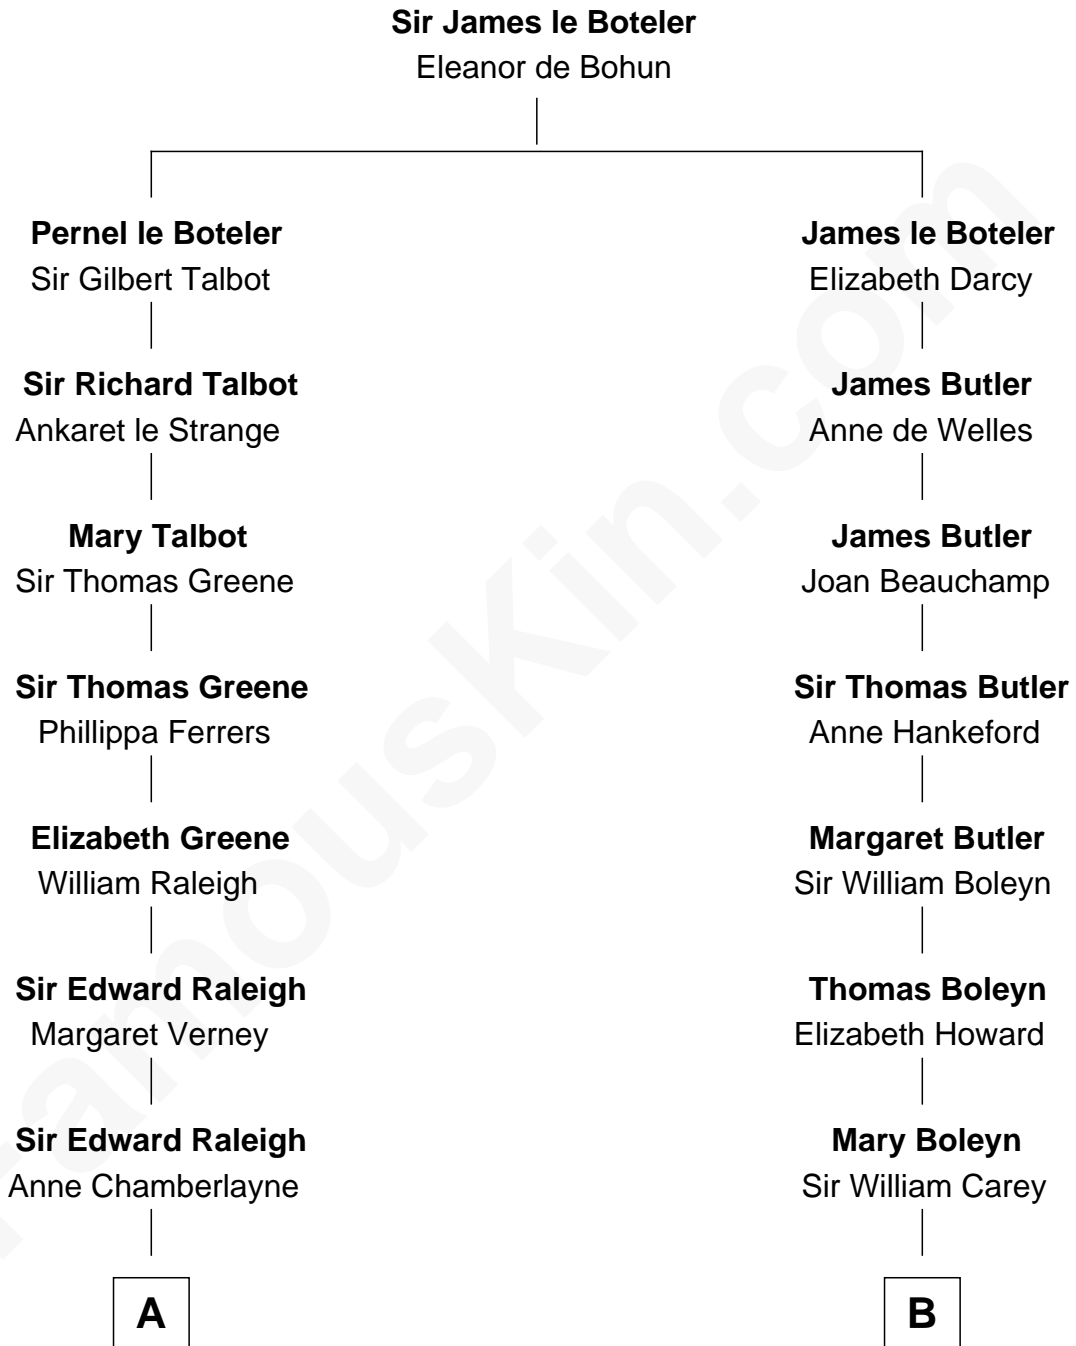

FamousKin.com

Relationship Chart of

Nicholas Gilman

Signer of the U.S. Constitution

16th cousin 2 times removed of

Edith (Bolling) Wilson

First Lady of President Woodrow Wilson

C

William Holcombe Bolling

Sarah Spiers White

Edith (Bolling) Wilson

First Lady of Woodrow Wilson

FamousKin.com