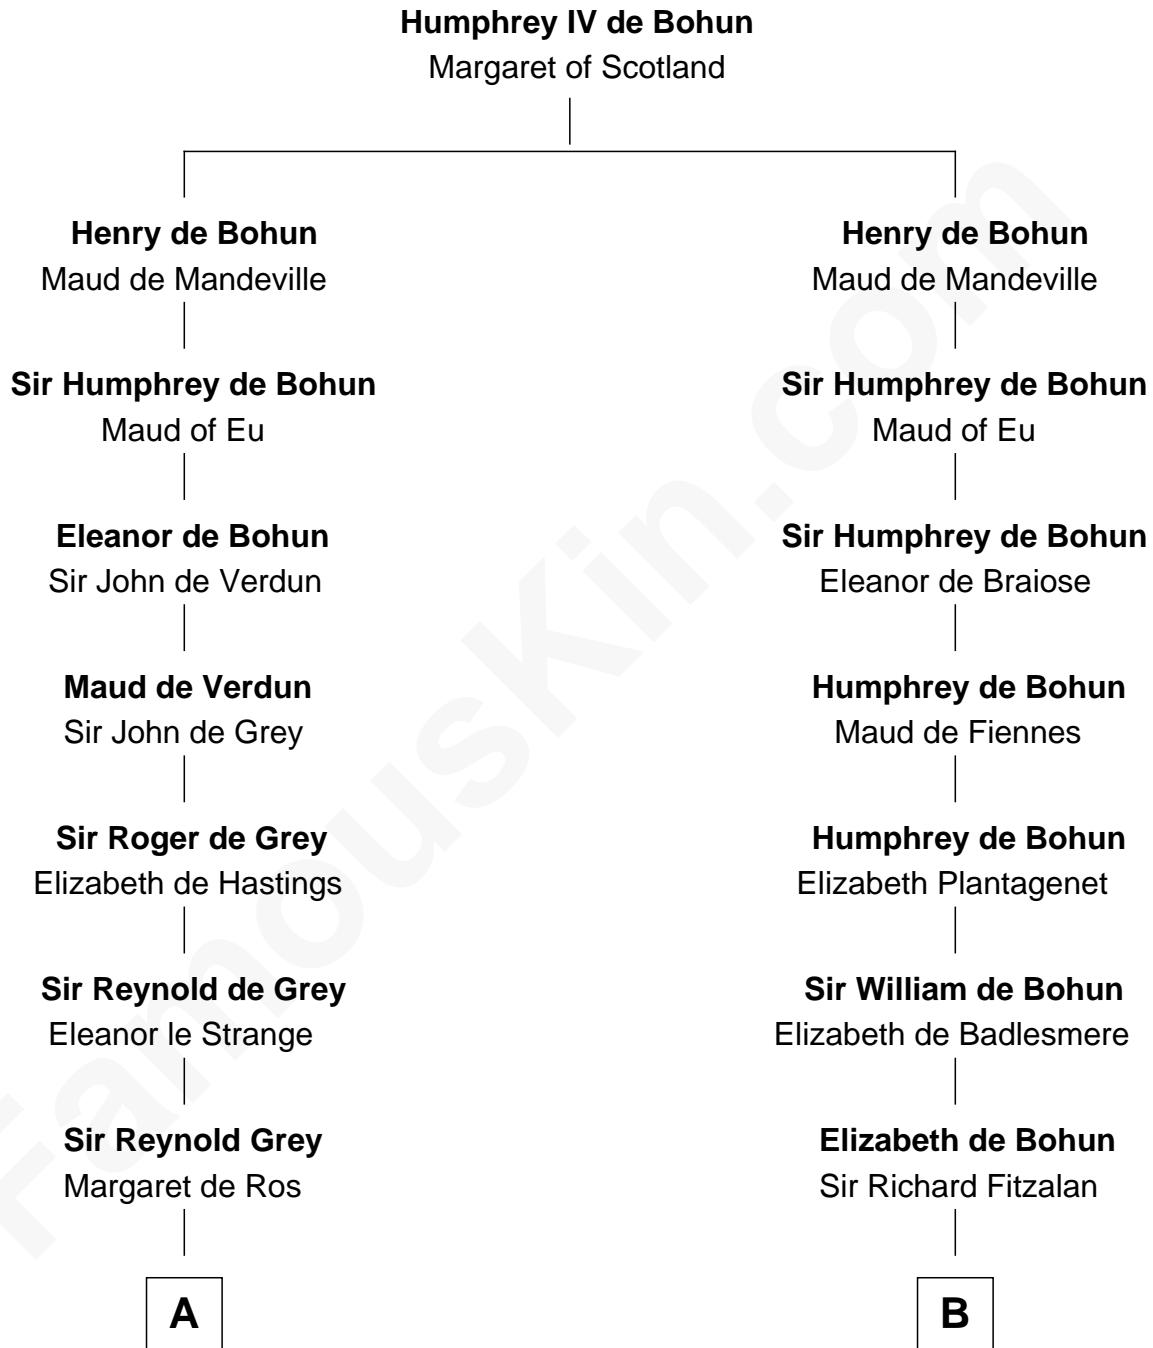

FamousKin.com Relationship Chart of

Nicholas Gilman

Signer of the U.S. Constitution

20th cousin of

Samuel Prescott

Completed Paul Revere's Midnight Ride

C

Rev. Nathaniel Rogers

Sarah Purkiss

Elizabeth Rogers

Rev. John Taylor

Ann Taylor

Nicholas Gilman

Nicholas Gilman

Signer of the U.S. Constitution

D

Elizabeth Hoar

Jonathan Prescott

Dr. Jonathan Prescott

Rebecca Bulkeley

Dr. Abel Prescott

Abigail Brigham

Samuel Prescott

Completed Paul Revere's Ride