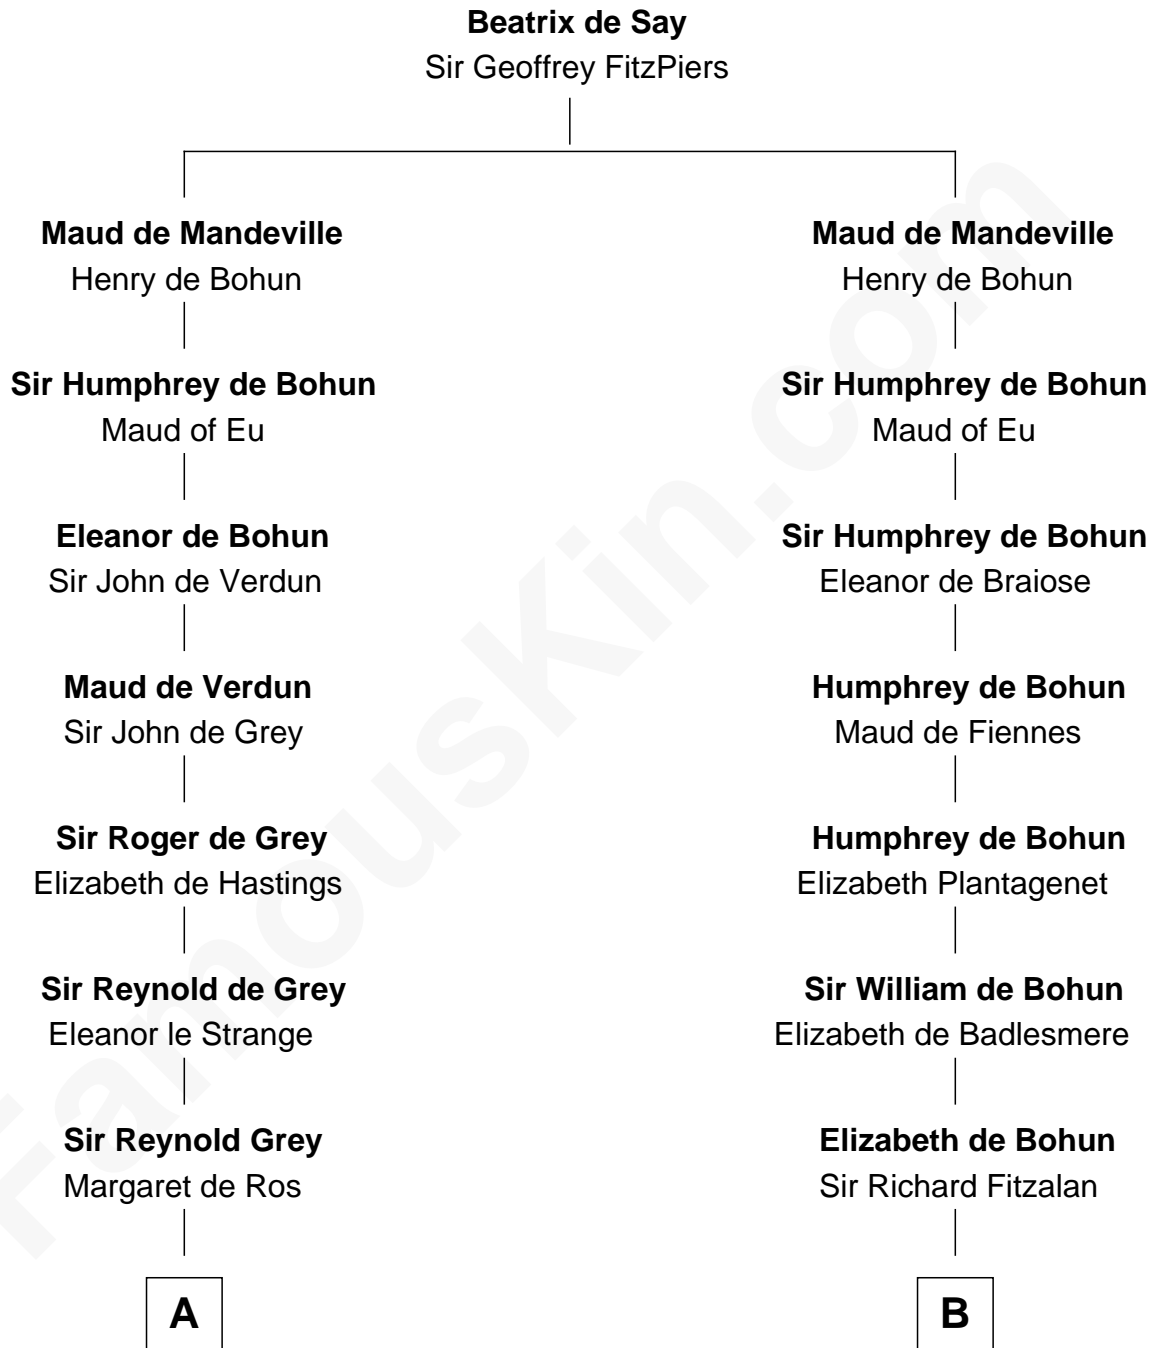

FamousKin.com Relationship Chart of

Nicholas Gilman

Signer of the U.S. Constitution

20th cousin of

Samuel Prescott

Completed Paul Revere's Midnight Ride

C

Rev. Nathaniel Rogers

Sarah Purkiss

Elizabeth Rogers

Rev. John Taylor

Ann Taylor

Nicholas Gilman

Nicholas Gilman

Signer of the U.S. Constitution

D

Elizabeth Hoar

Jonathan Prescott

Dr. Jonathan Prescott

Rebecca Bulkeley

Dr. Abel Prescott

Abigail Brigham

Samuel Prescott

Completed Paul Revere's Ride