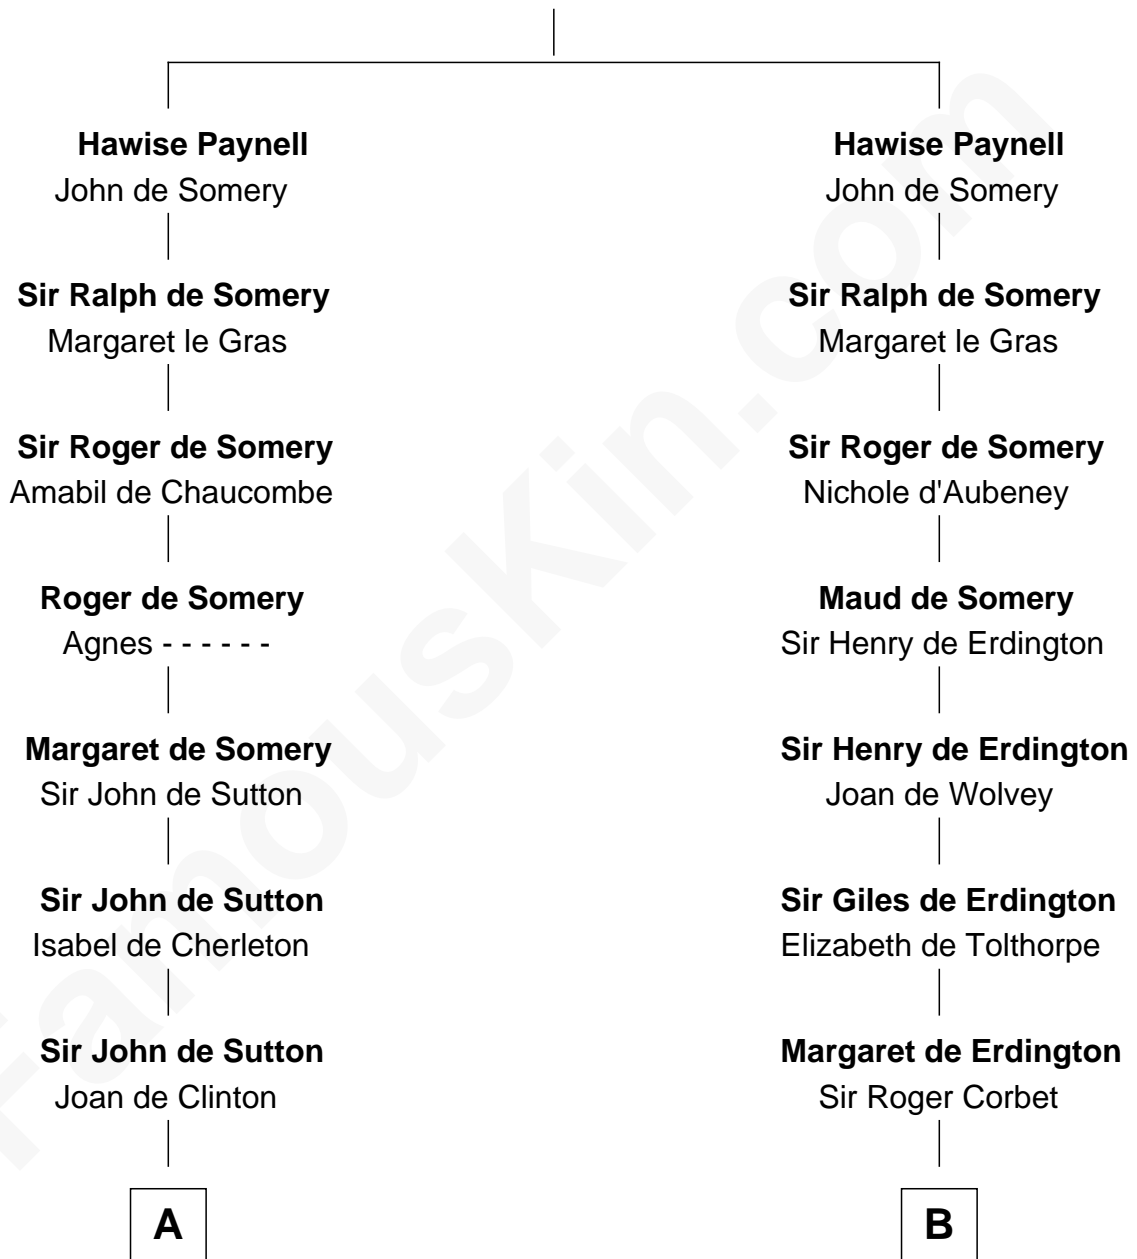

FamousKin.com

Relationship Chart of

Nicholas Gilman

Signer of the U.S. Constitution

18th cousin 3 times removed of

Samuel Prescott

Completed Paul Revere's Midnight Ride

Ralph Paynell