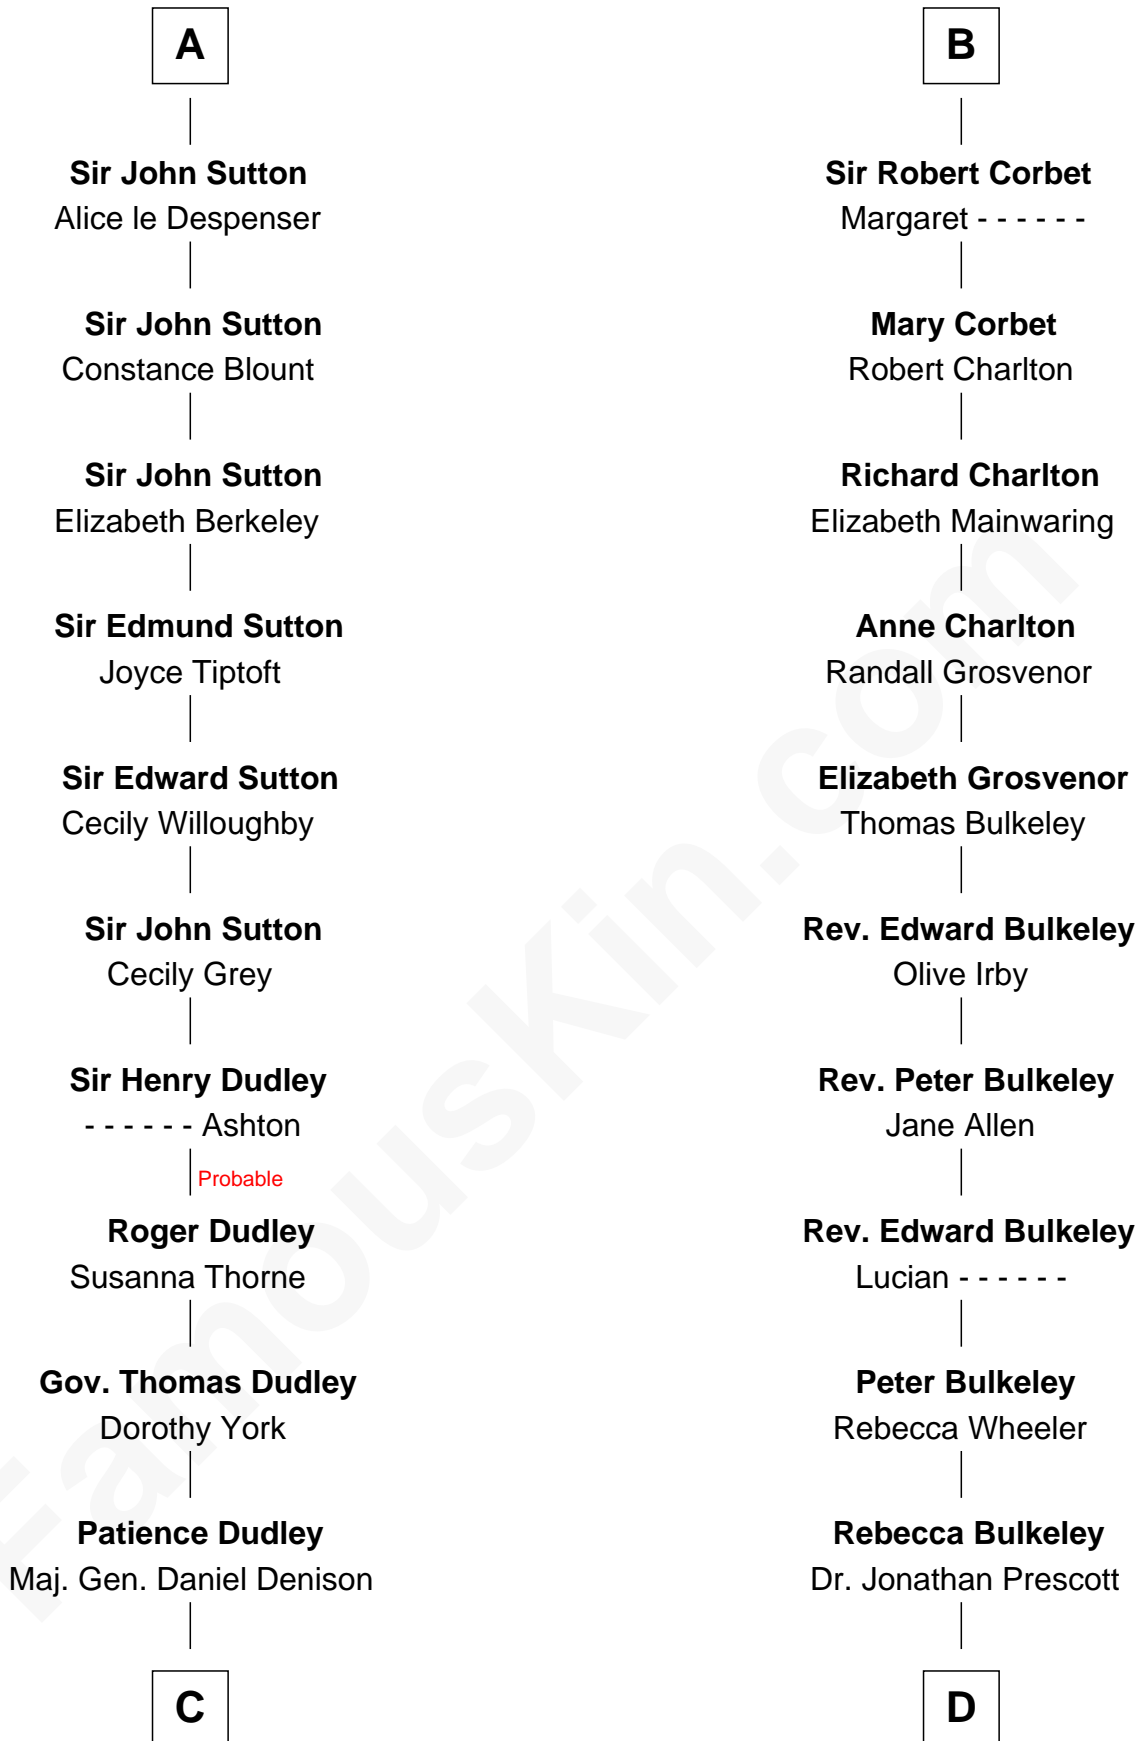

FamousKin.com

Relationship Chart of

Nicholas Gilman

Signer of the U.S. Constitution

18th cousin 3 times removed of

Samuel Prescott

Completed Paul Revere's Midnight Ride

Ralph Paynell

C

Elizabeth Denison

Rev. John Rogers

Rev. Nathaniel Rogers

Sarah Purkiss

Elizabeth Rogers

Rev. John Taylor

Ann Taylor