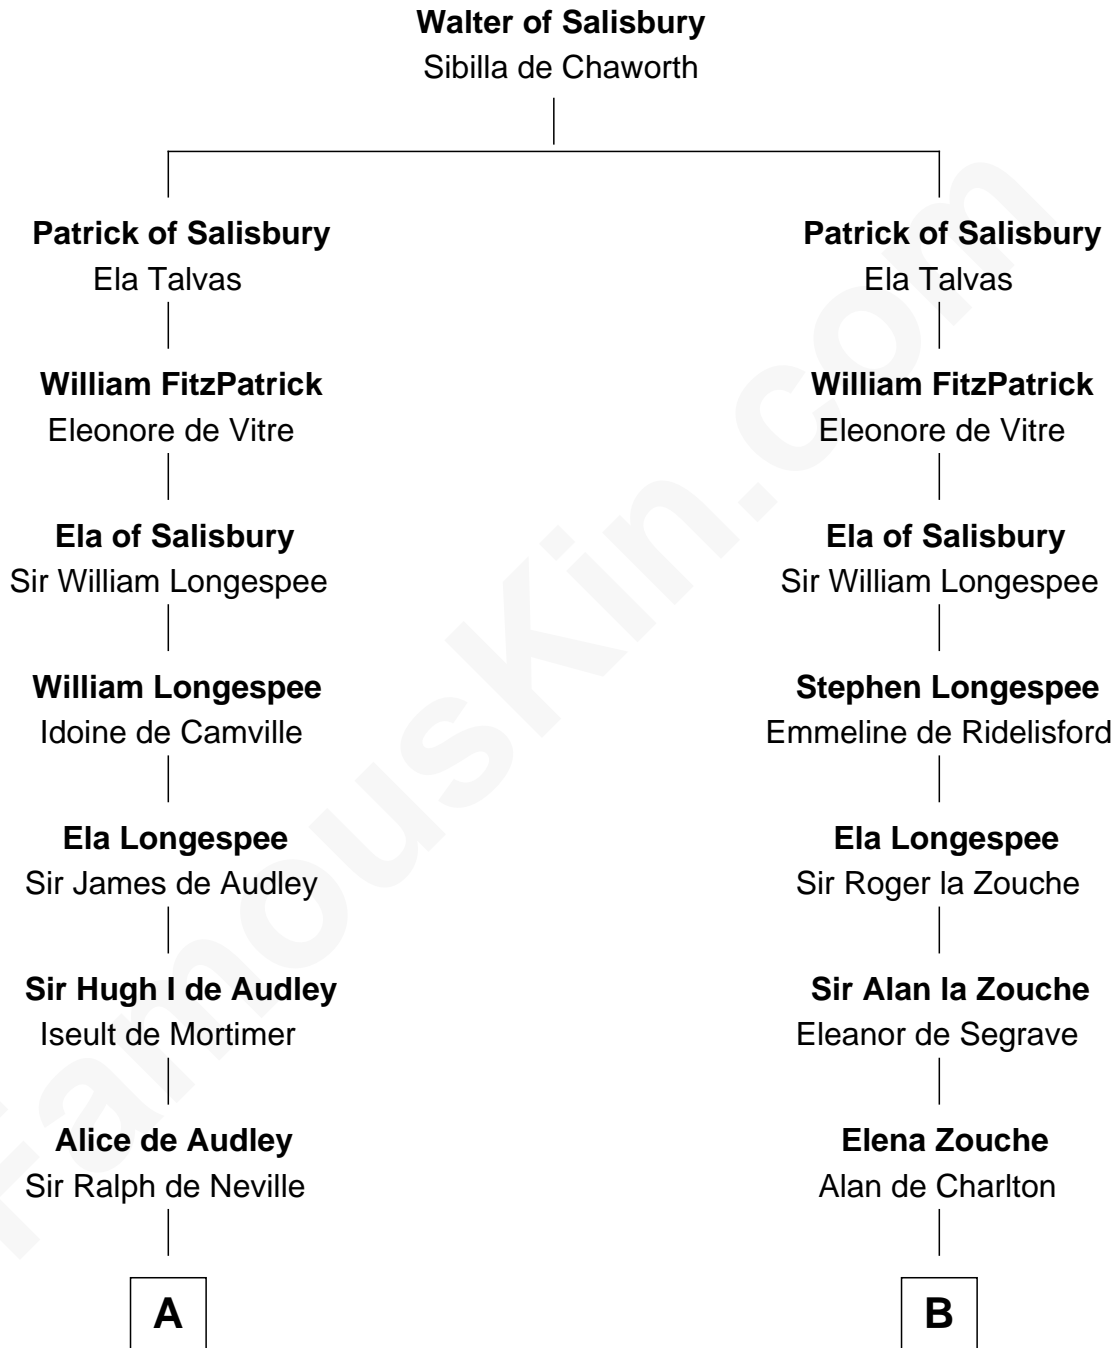

FamousKin.com Relationship Chart of

Nicholas Gilman

Signer of the U.S. Constitution

21st cousin of

Samuel Prescott

Completed Paul Revere's Midnight Ride

C

Elizabeth Denison