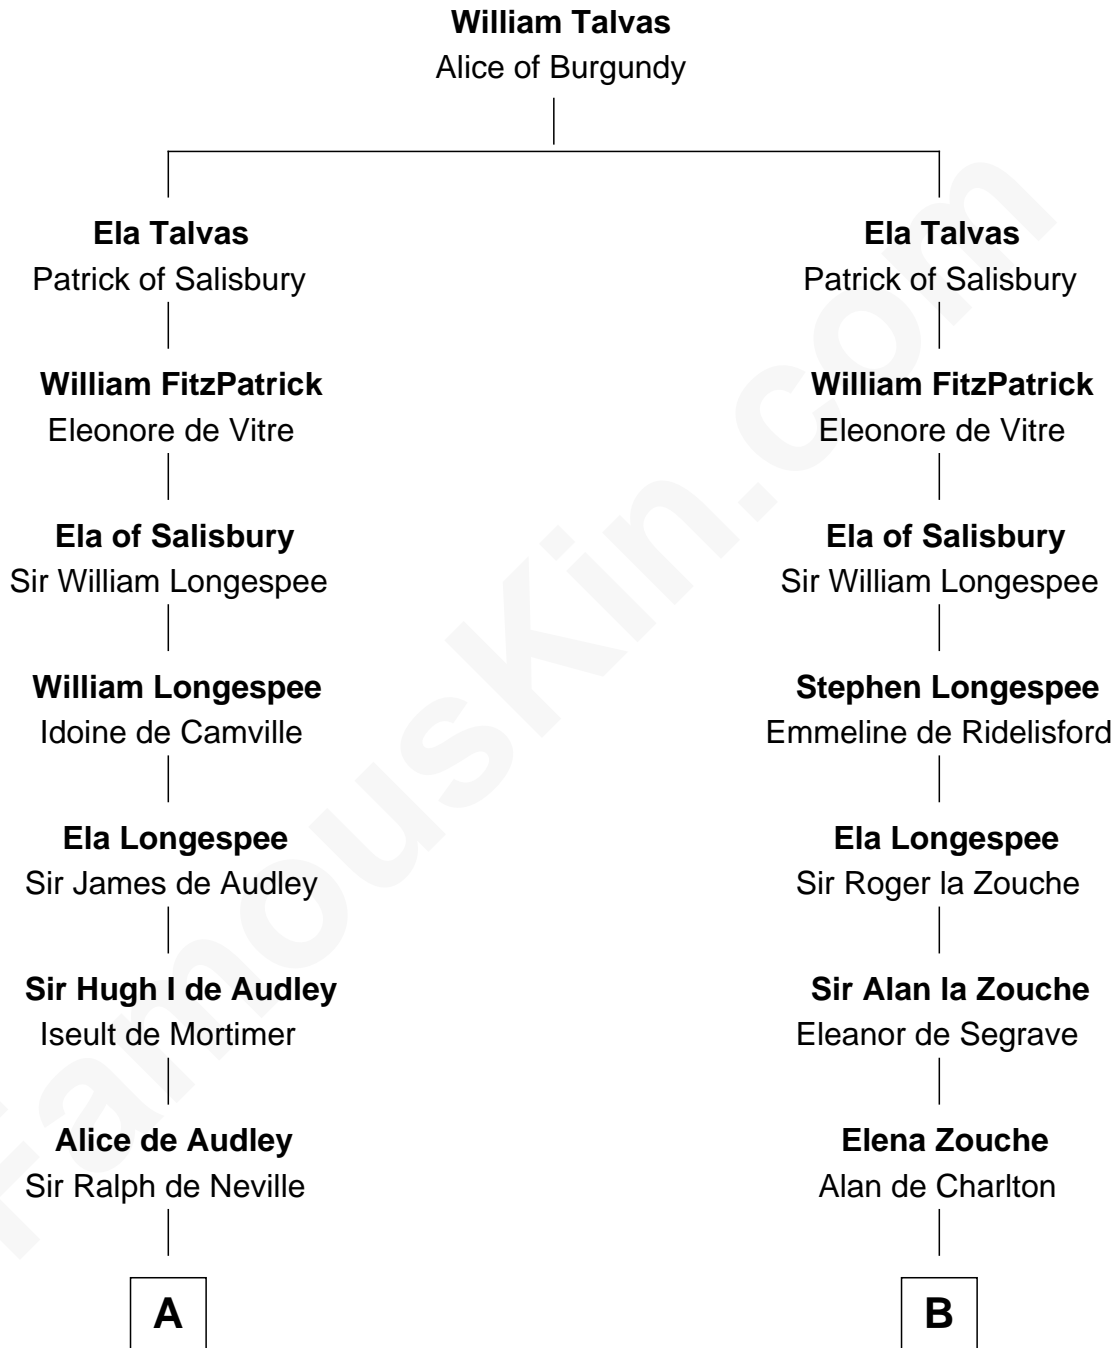

FamousKin.com Relationship Chart of

Nicholas Gilman

Signer of the U.S. Constitution

21st cousin of

Samuel Prescott

Completed Paul Revere's Midnight Ride

C

Elizabeth Denison