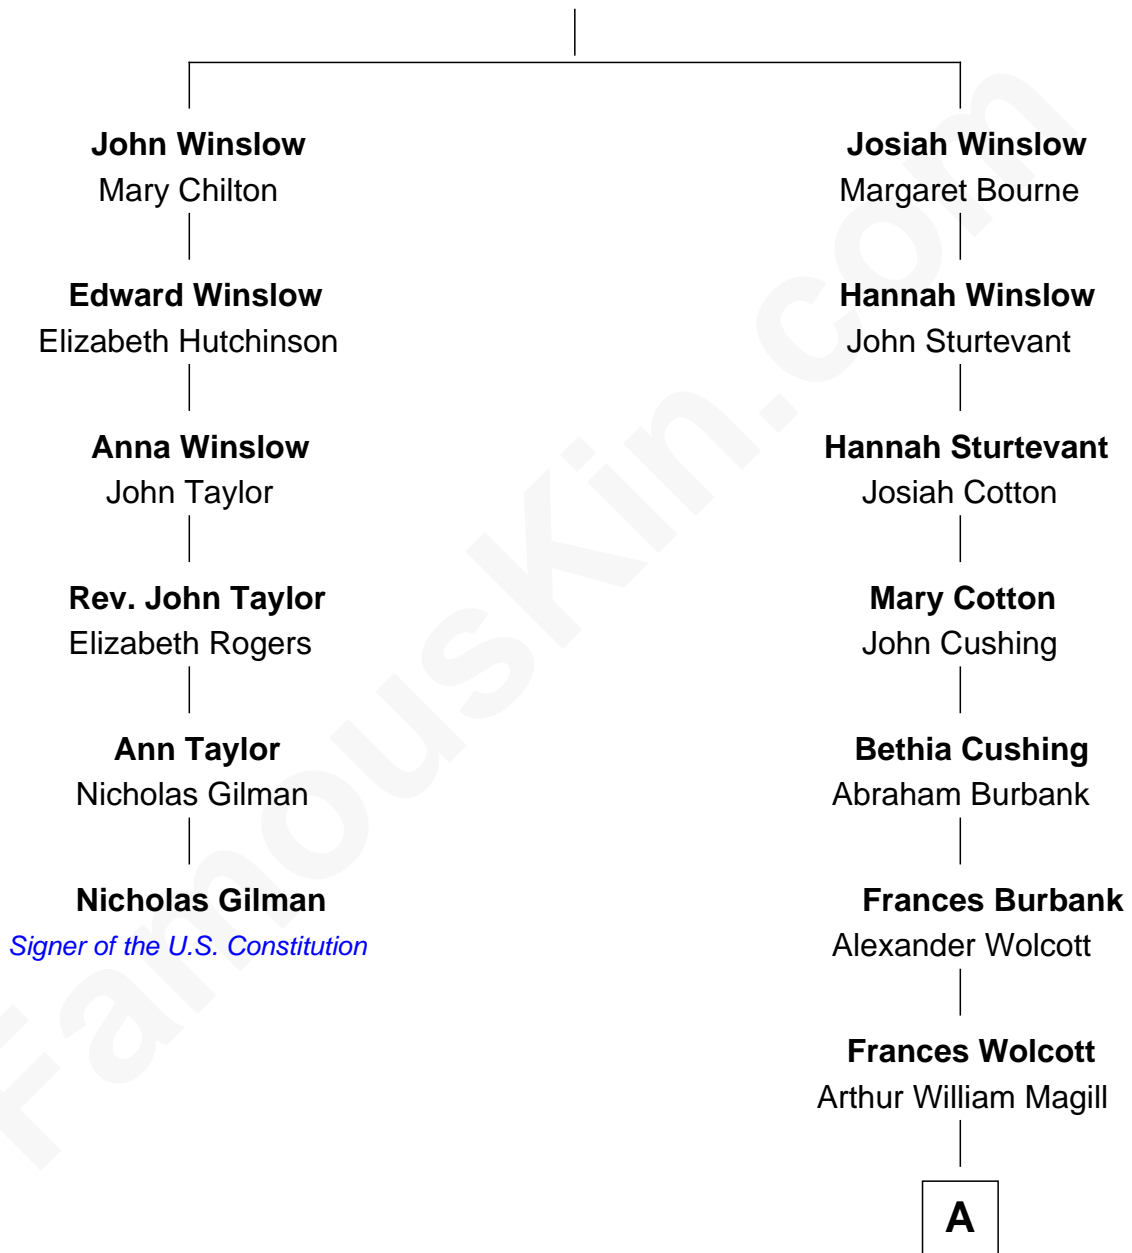

FamousKin.com

Relationship Chart of

Nicholas Gilman

Signer of the U.S. Constitution

5th cousin 4 times removed of

Juliette Gordon Low

Founder of the Girl Scouts

Edward Winslow

Magdalen Oliver

A

Juliette Augusta Magill

John Harris Kinzie

Eleanor Lytle Kinzie

William Washington Gordon

Juliette Gordon Low

Founder of the Girl Scouts