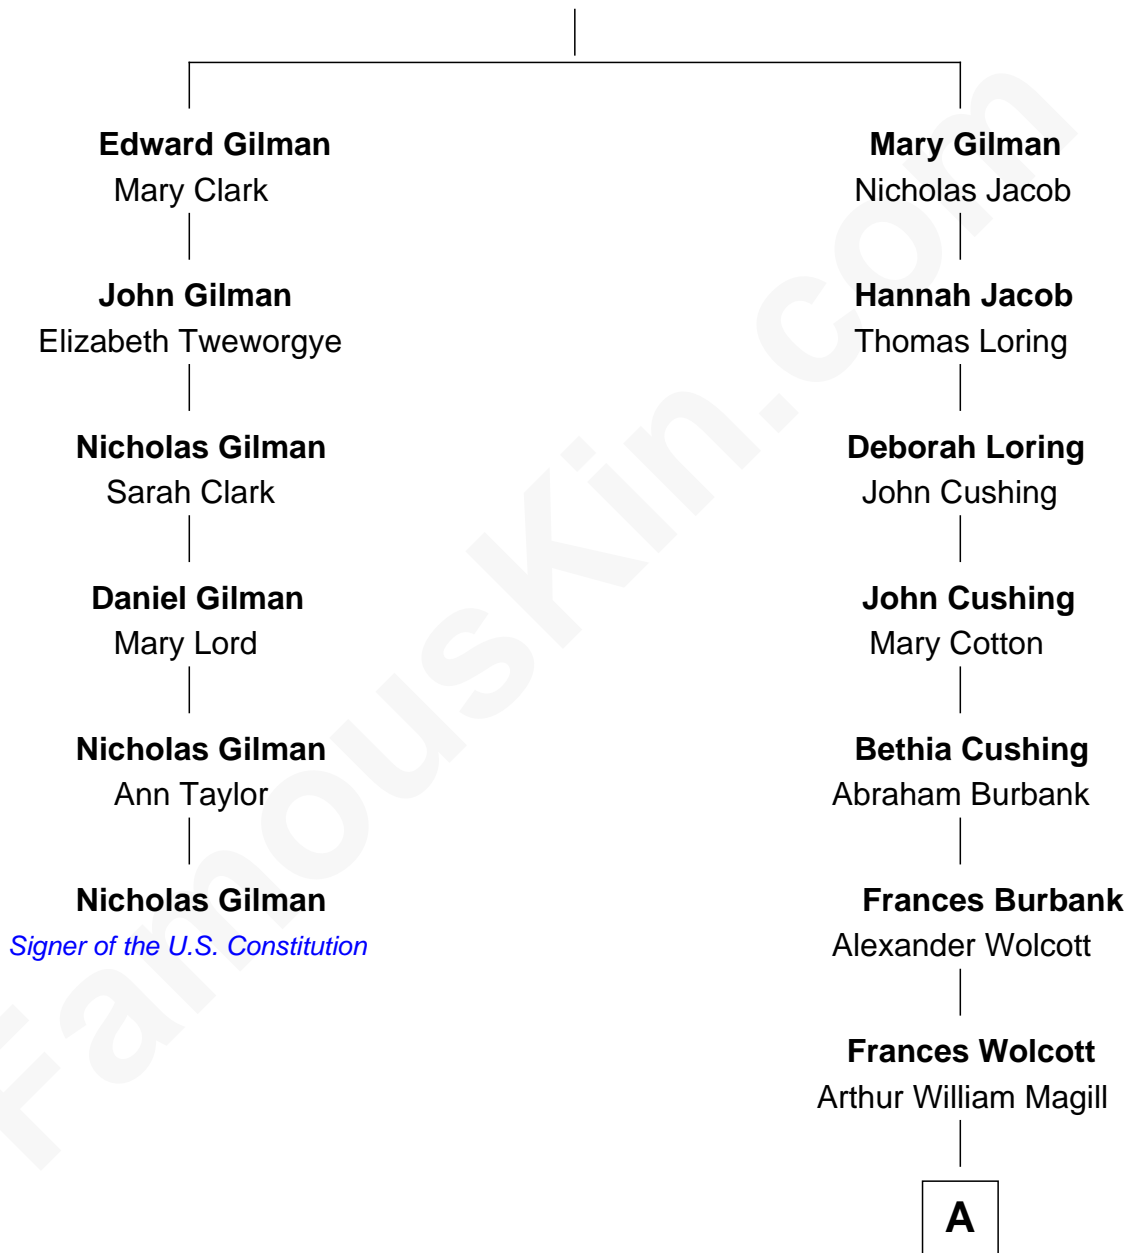

## Relationship Chart of

### Nicholas Gilman

*Signer of the U.S. Constitution*

5th cousin 4 times removed of

### Juliette Gordon Low

*Founder of the Girl Scouts*

**Edward Gilman**

-----

A

Juliette Augusta Magill

John Harris Kinzie

Eleanor Lytle Kinzie