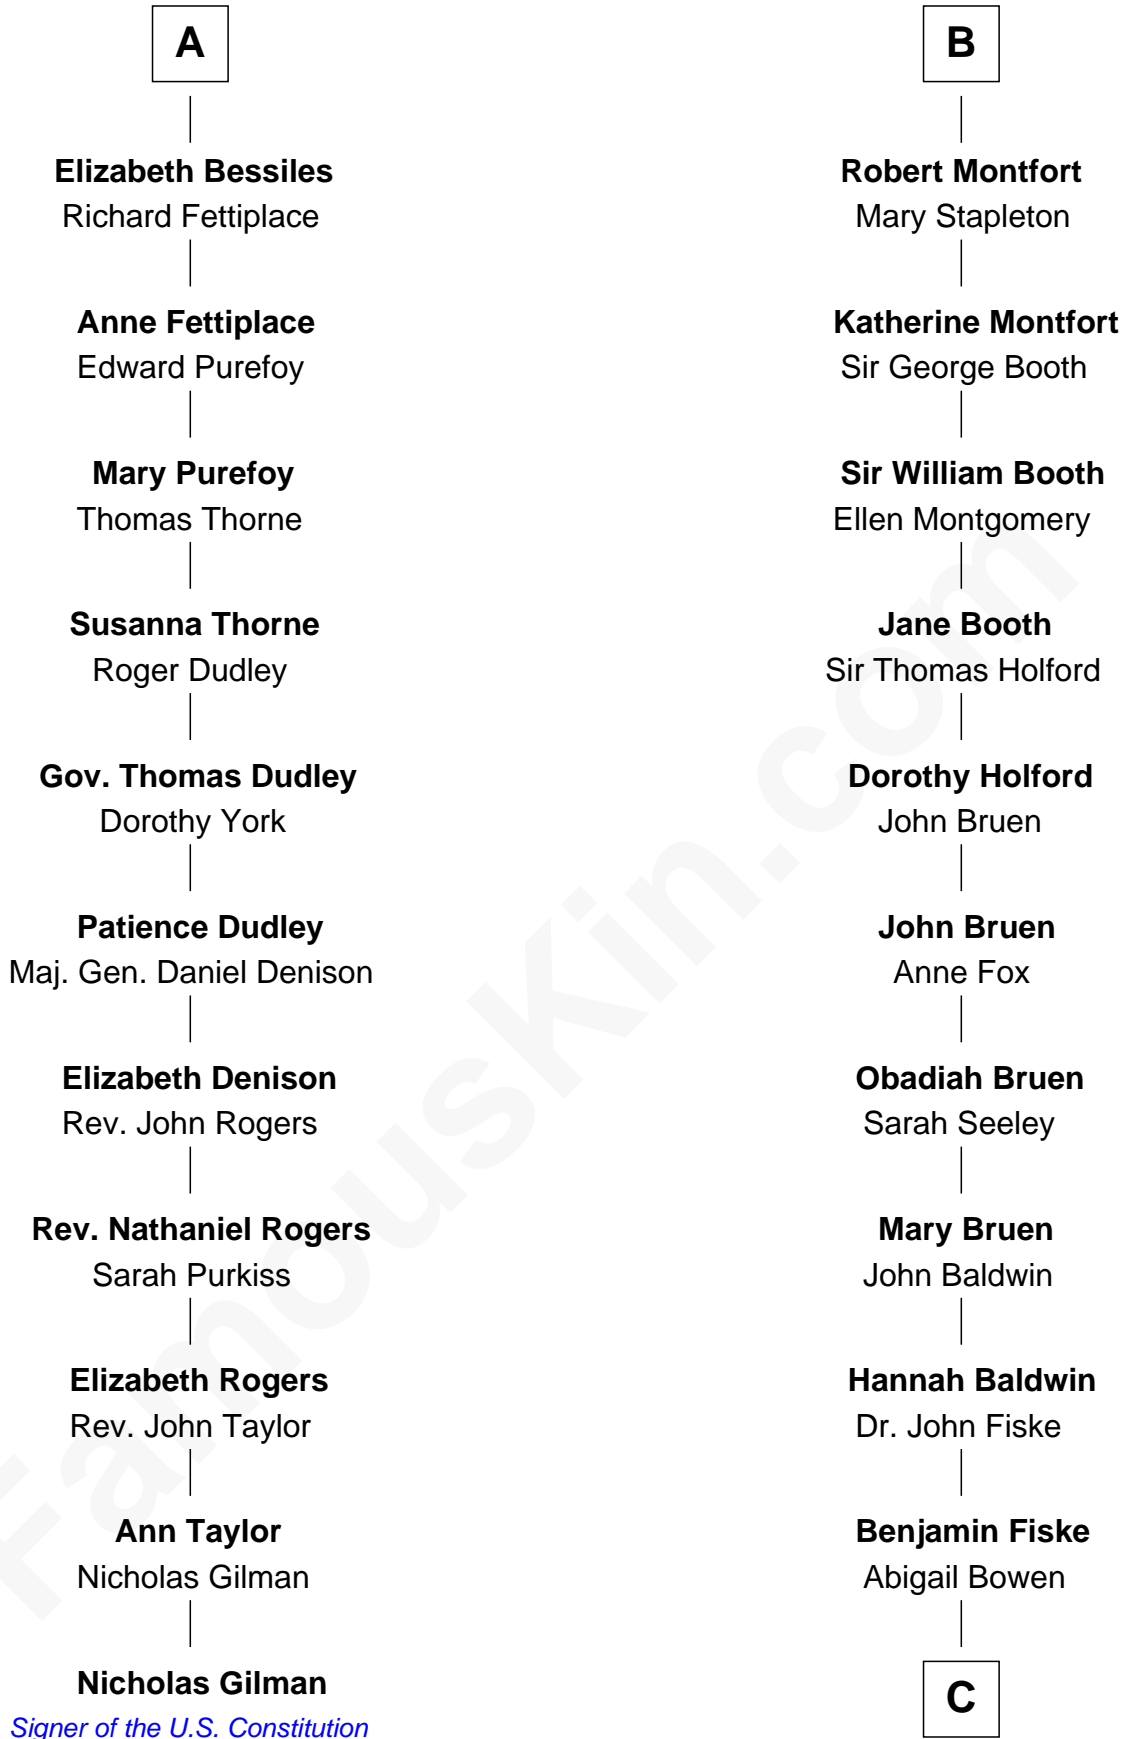

FamousKin.com

Relationship Chart of

Nicholas Gilman

Signer of the U.S. Constitution

17th cousin 3 times removed of

Stephen A. Douglas

Participated in Lincoln-Douglas Debates

C