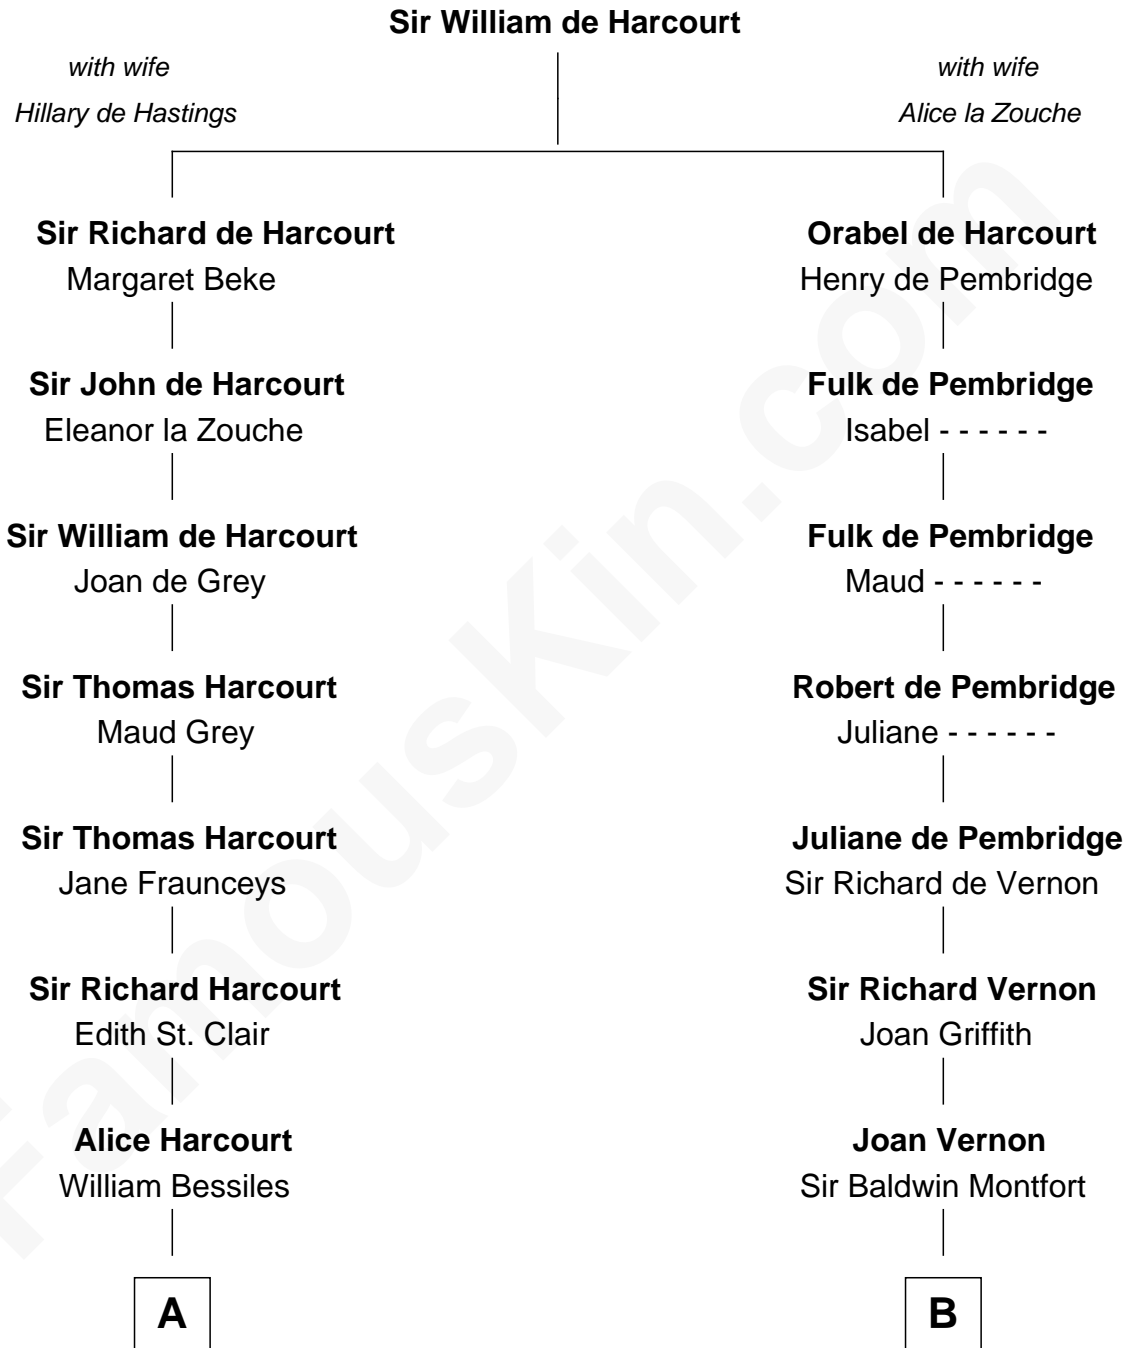

FamousKin.com

Relationship Chart of

Nicholas Gilman

Signer of the U.S. Constitution

17th cousin 3 times removed of

Stephen A. Douglas

Participated in Lincoln-Douglas Debates

C