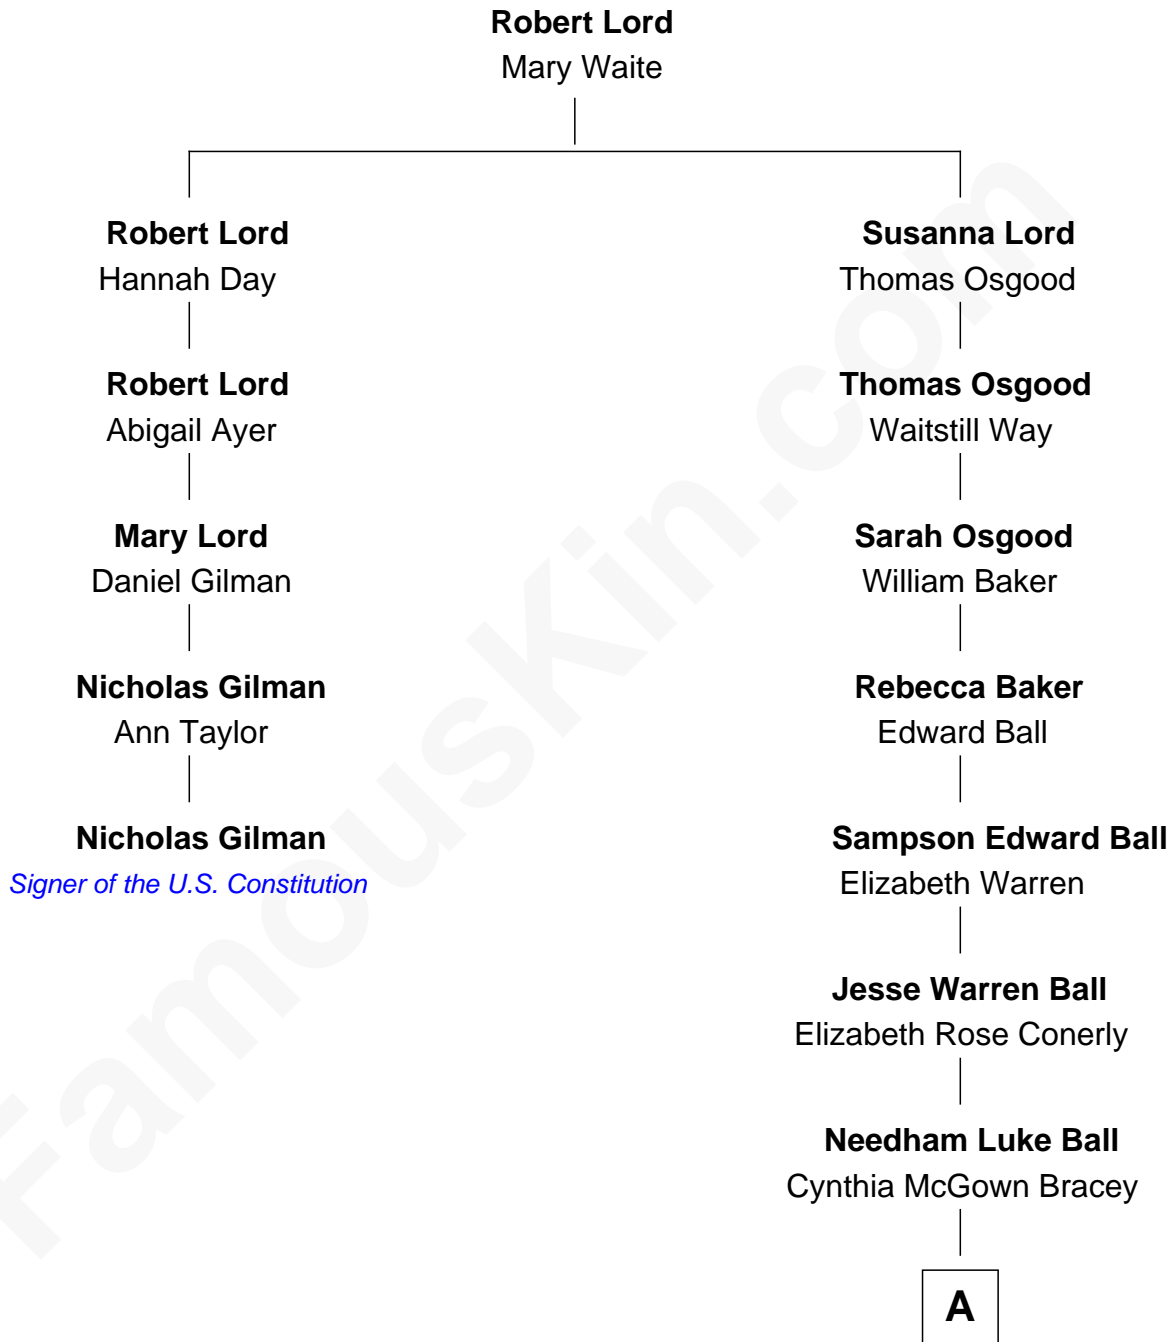

# FamousKin.com Relationship Chart of

**Nicholas Gilman**

*Signer of the U.S. Constitution*

4th cousin 7 times removed of

**Britney Spears**

*Singer, Entertainer*

**A**

—  
**Kiturah Ball**

William Nelson Forbes

—  
**William Nelson Forbes**

Lexie May Thompson

—  
**Emma Jean Forbes**

June Austin Spears

—  
**James Parnell Spears**

Lynne Irene Bridges

—  
**Britney Spears**