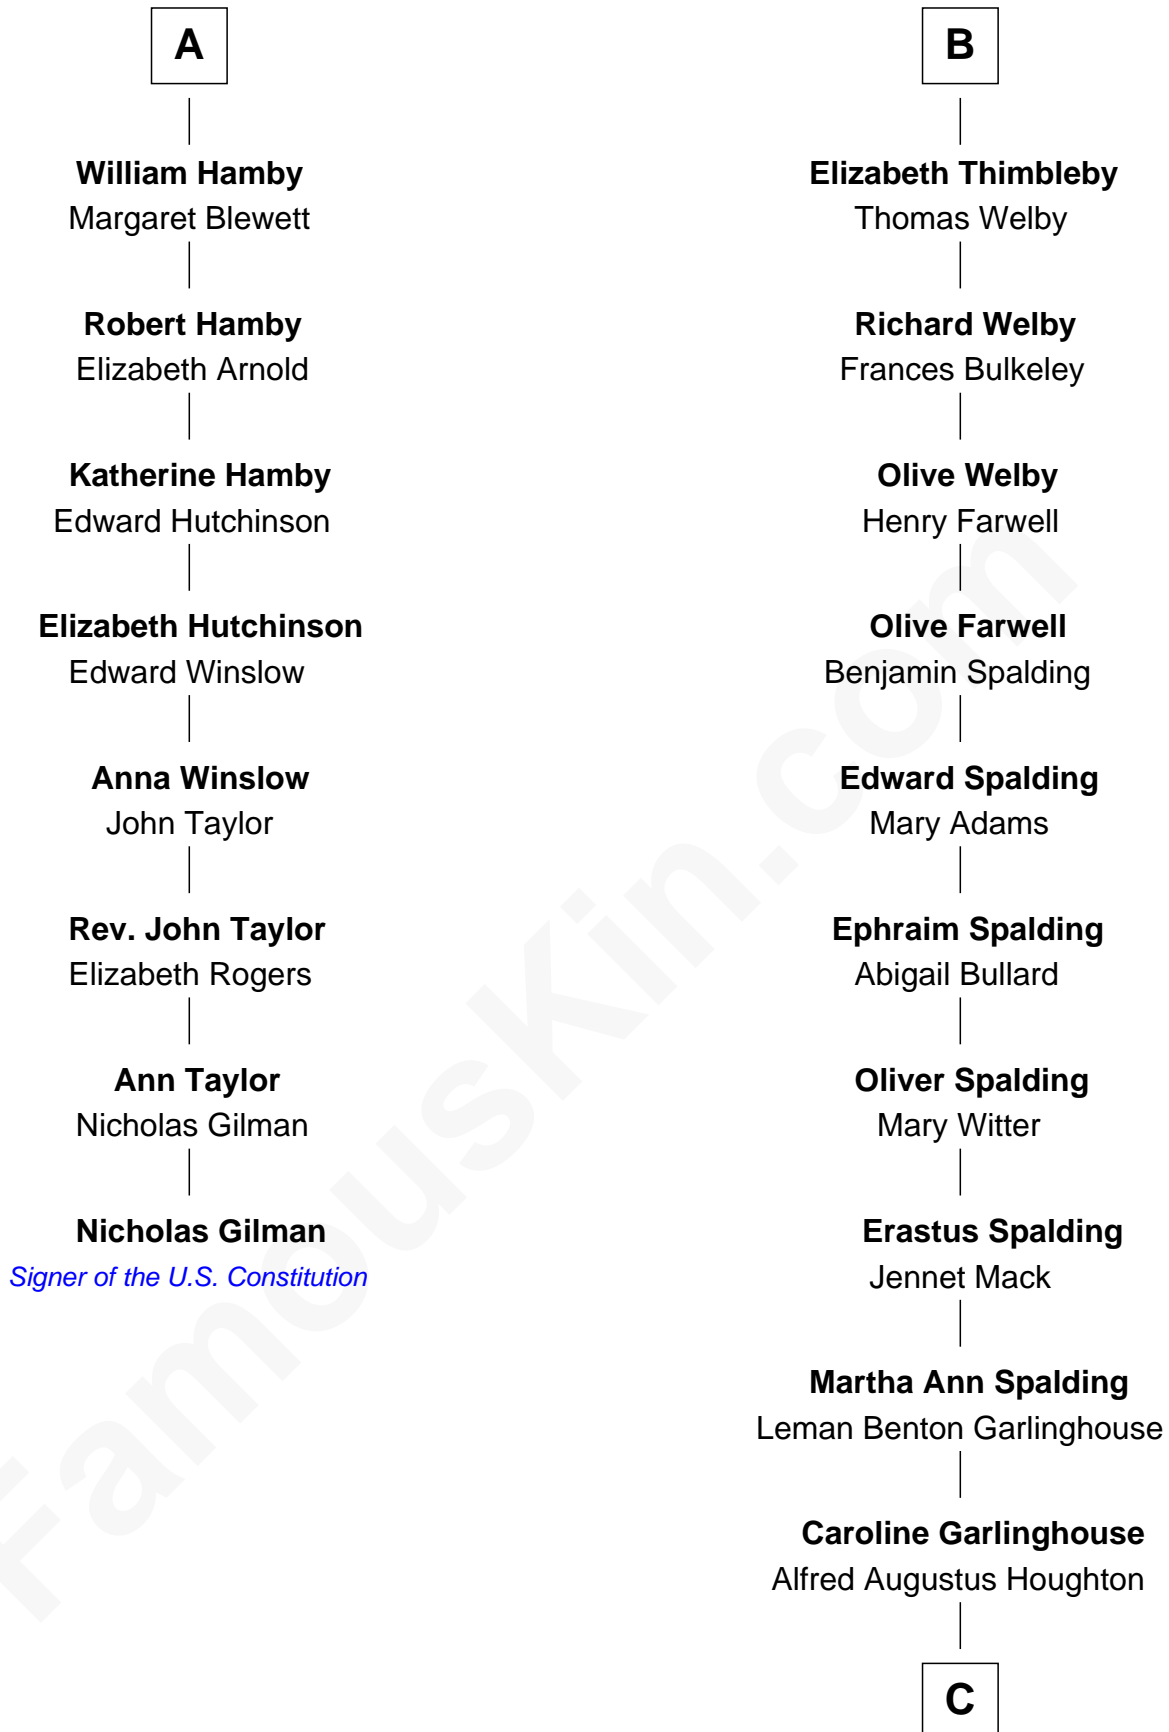

FamousKin.com Relationship Chart of

Nicholas Gilman

Signer of the U.S. Constitution

14th cousin 4 times removed of

Katharine Hepburn

Movie Actress

Sir Philip le Despencer

Joan de Cobham

William Tyrwhit

Sir Robert Tyrwhit

Maud Talboys

Katharine Tyrwhit

Sir Richard Thimbleby

B

C

|
Katharine Martha Houghton