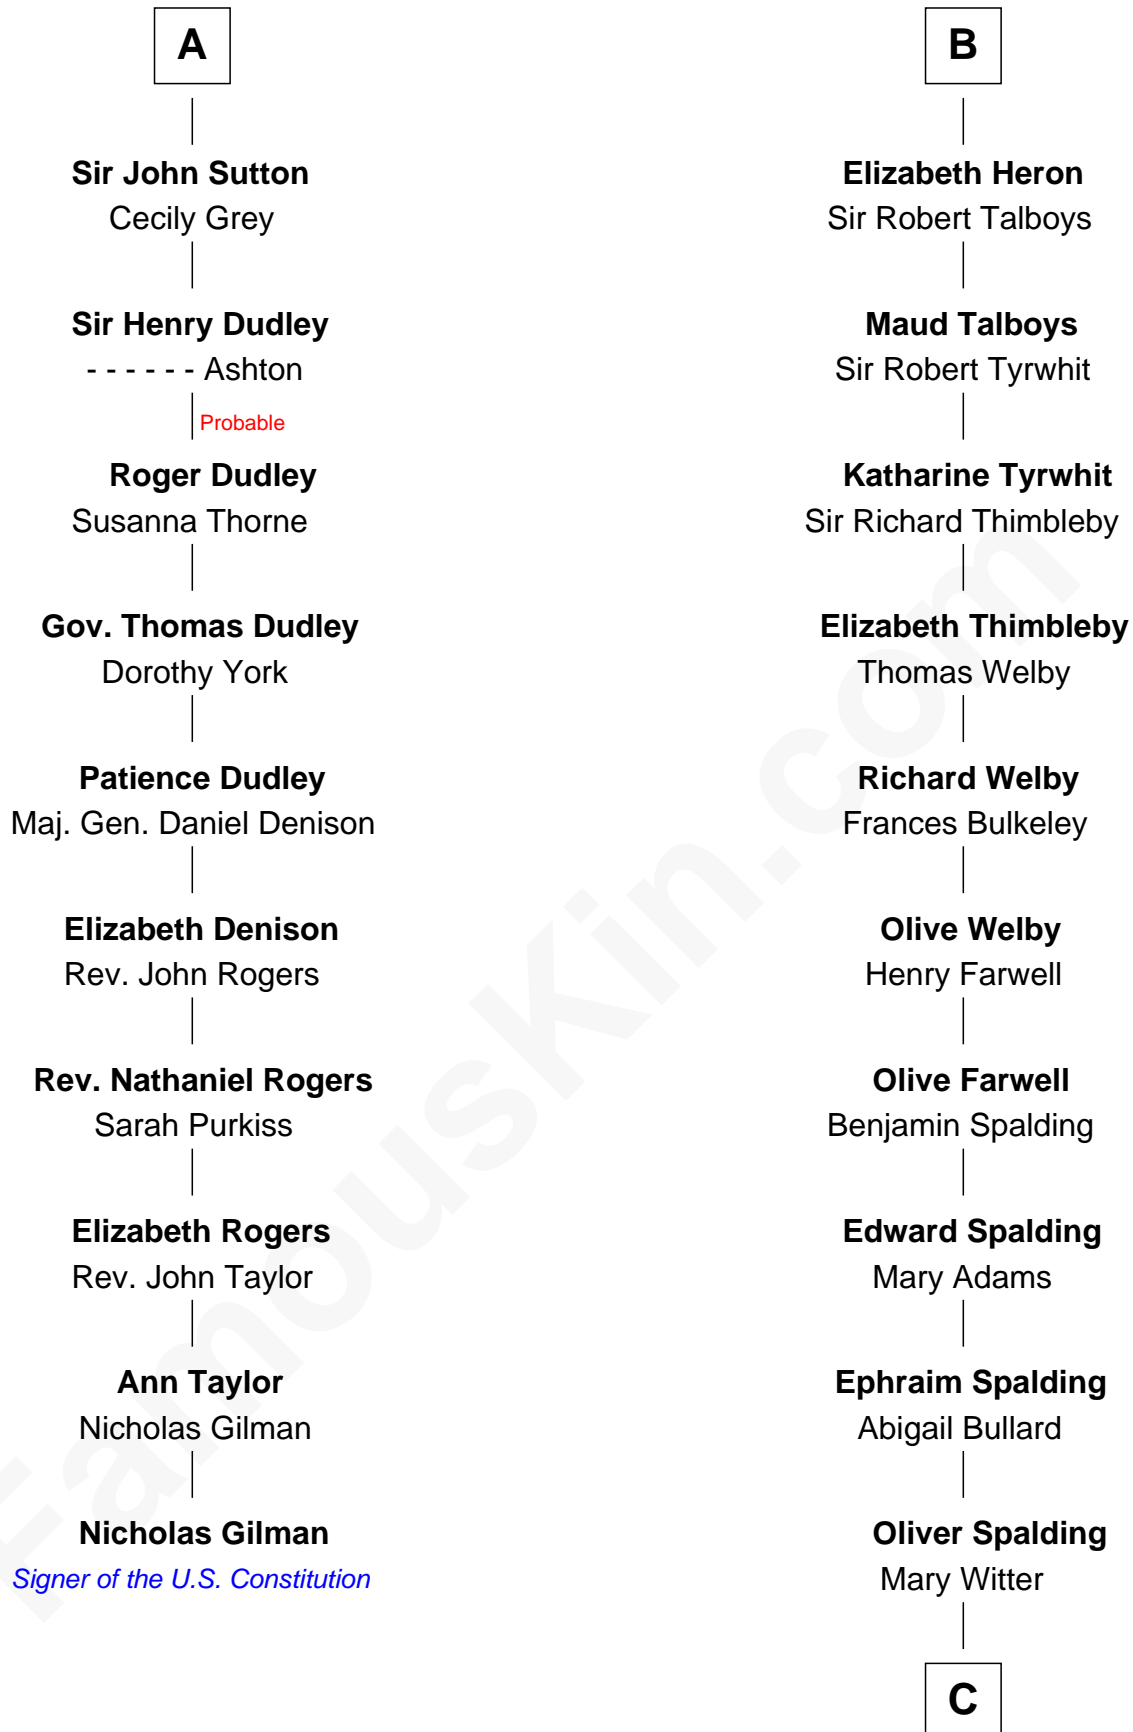

FamousKin.com Relationship Chart of

Nicholas Gilman

Signer of the U.S. Constitution

16th cousin 5 times removed of

Katharine Hepburn

Movie Actress

C

Erastus Spalding

Jennet Mack

Martha Ann Spalding

Leman Benton Garlinghouse

Caroline Garlinghouse

Alfred Augustus Houghton

Katharine Martha Houghton

Thomas Norval Hepburn

Katharine Hepburn