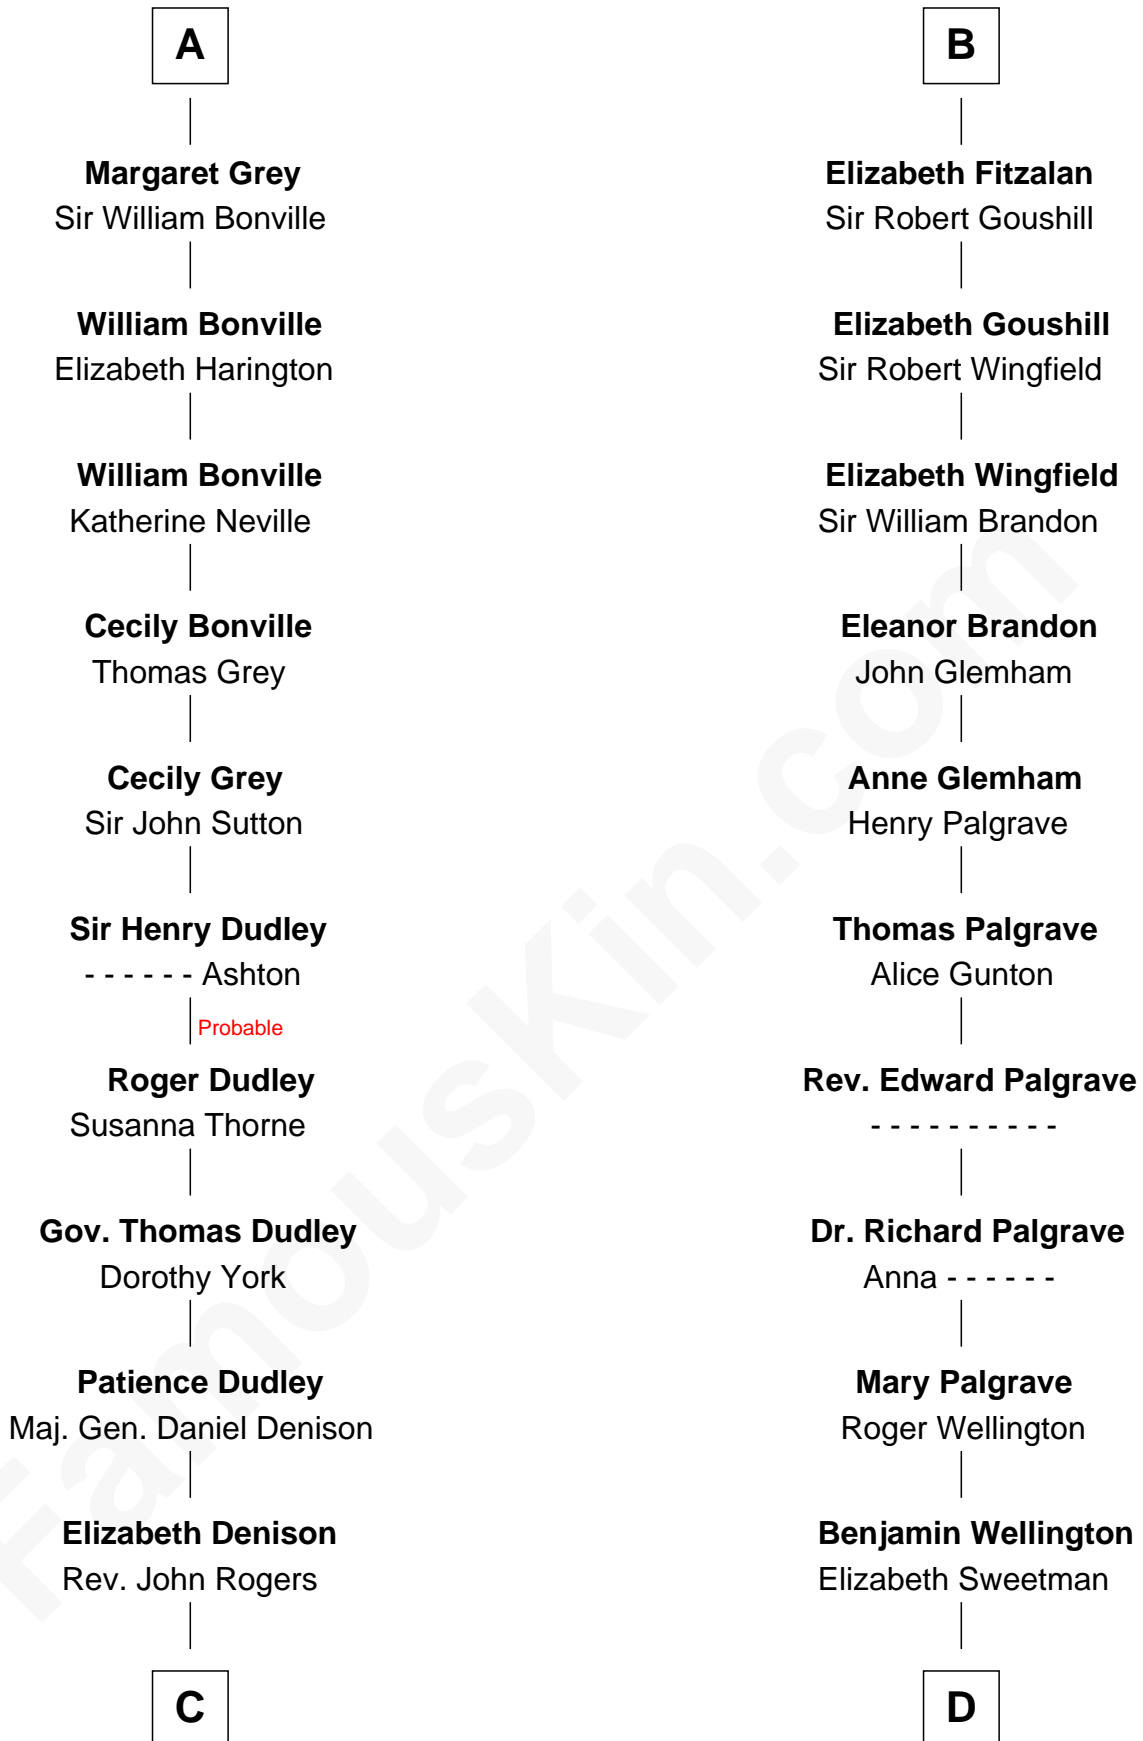

FamousKin.com

Relationship Chart of

Nicholas Gilman

Signer of the U.S. Constitution

18th cousin 2 times removed of

Roger Sherman

Signer of the Declaration of Independence

C

Rev. Nathaniel Rogers

Sarah Purkiss

Elizabeth Rogers

Rev. John Taylor

Ann Taylor

Nicholas Gilman

Nicholas Gilman

Signer of the U.S. Constitution