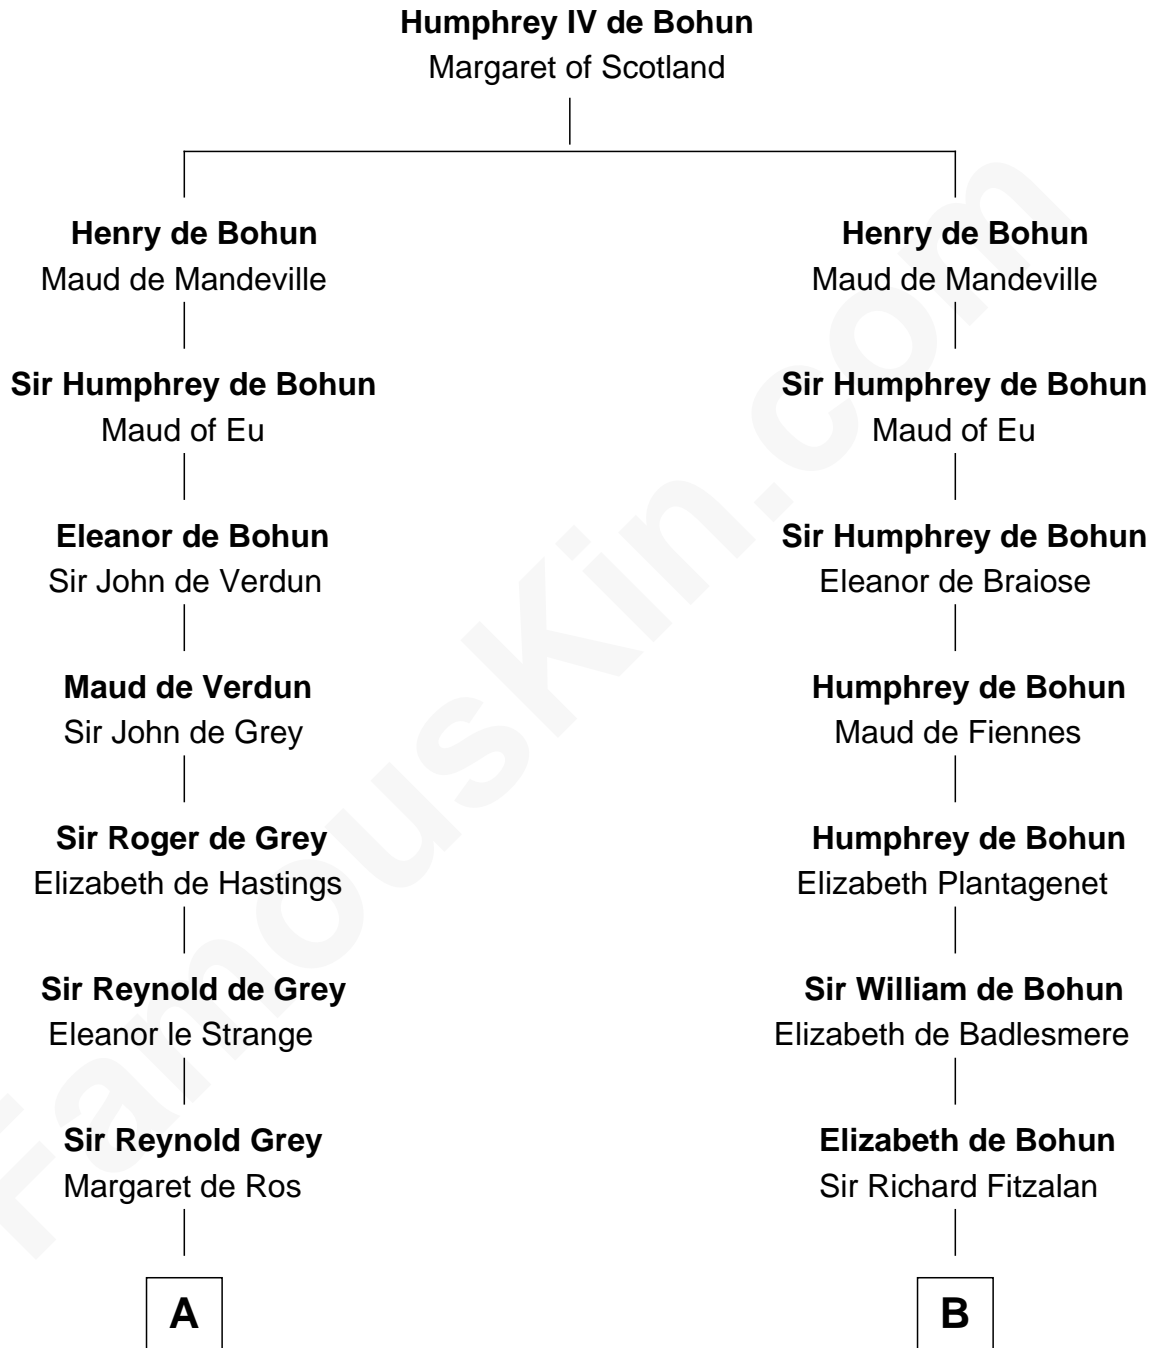

FamousKin.com

Relationship Chart of

Nicholas Gilman

Signer of the U.S. Constitution

18th cousin 2 times removed of

Roger Sherman

Signer of the Declaration of Independence

C

Rev. Nathaniel Rogers

Sarah Purkiss

Elizabeth Rogers

Rev. John Taylor

Ann Taylor

Nicholas Gilman

Nicholas Gilman

Signer of the U.S. Constitution

D

Mehetable Wellington

William Sherman

Roger Sherman

Signer of Declaration of Independence

FamousKin.com