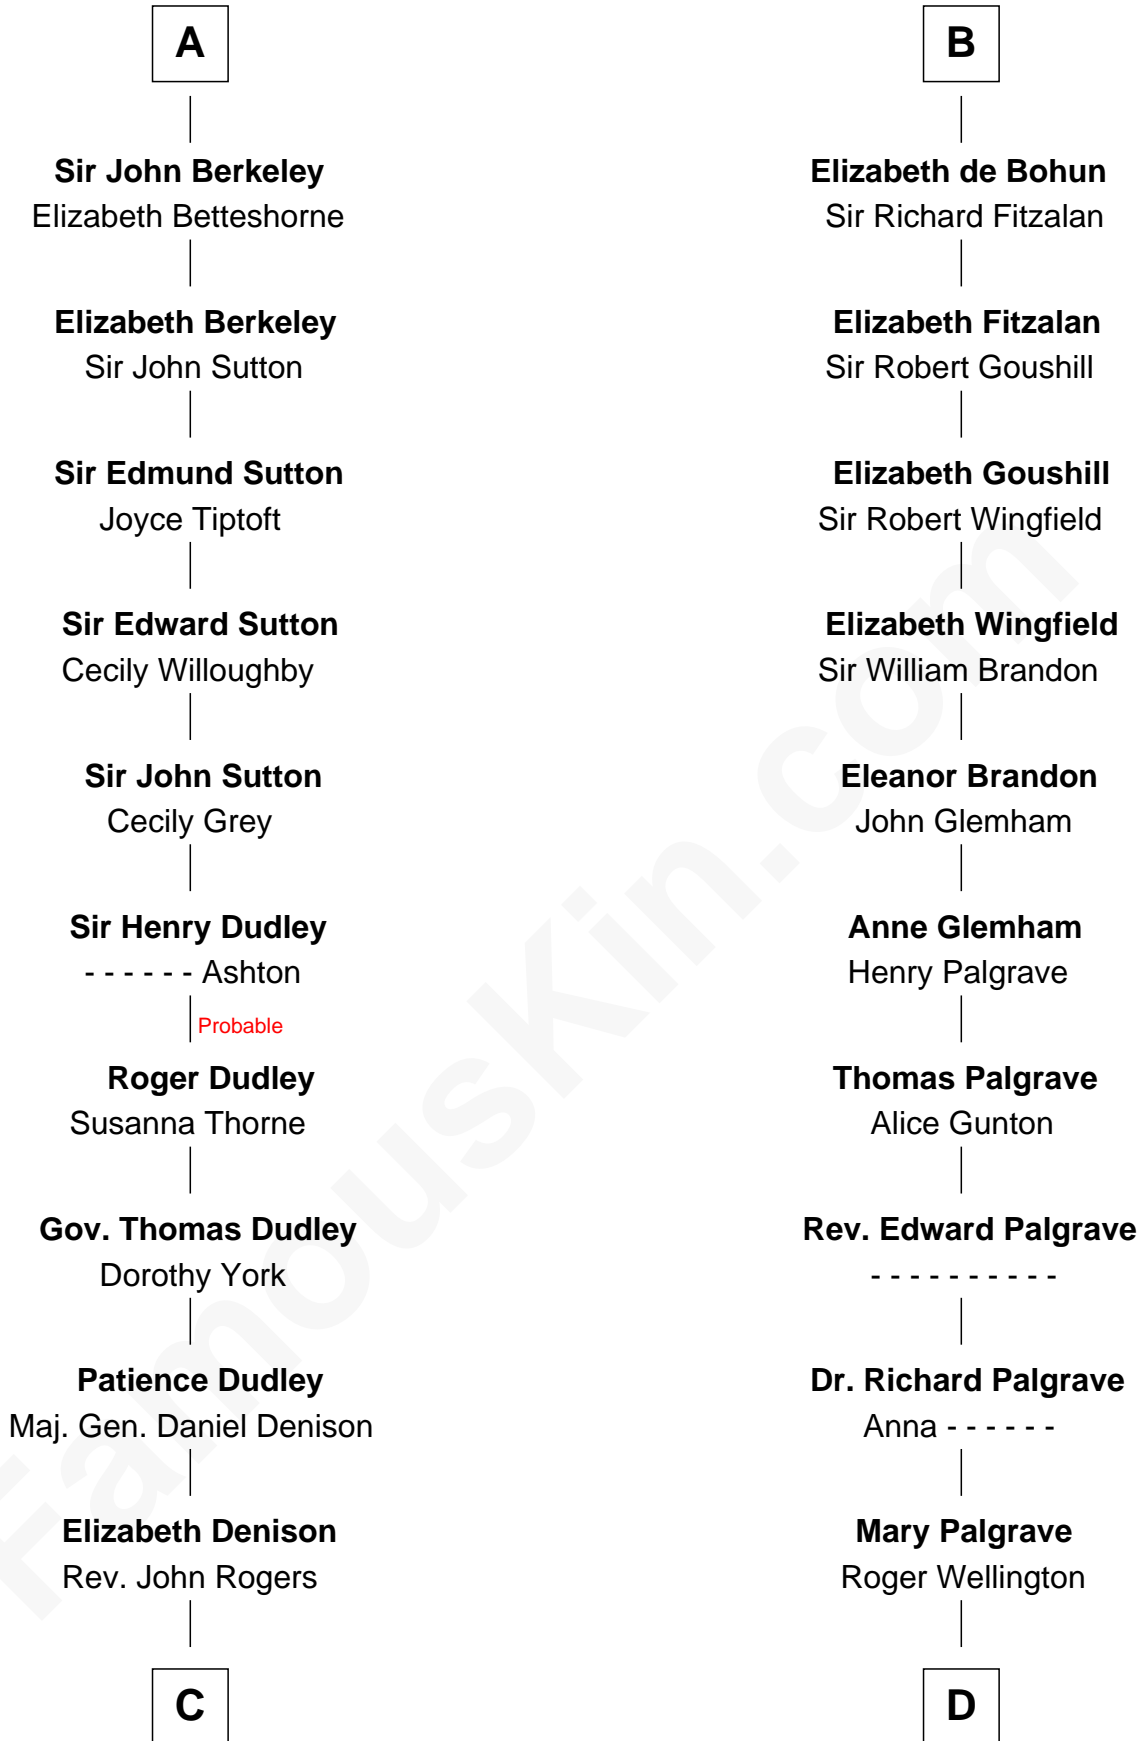

### Nicholas Gilman

*Signer of the U.S. Constitution*

19th cousin 1 time removed of

### Roger Sherman

*Signer of the Declaration of Independence*

Walter of Salisbury

-----

**C**

**Rev. Nathaniel Rogers**

Sarah Purkiss

**Elizabeth Rogers**

Rev. John Taylor

**Ann Taylor**

Nicholas Gilman

**Nicholas Gilman**

*Signer of the U.S. Constitution*

**D**

**Benjamin Wellington**

Elizabeth Sweetman

**Mehetable Wellington**

William Sherman

**Roger Sherman**

*Signer of Declaration of Independence*

FamousKin.com