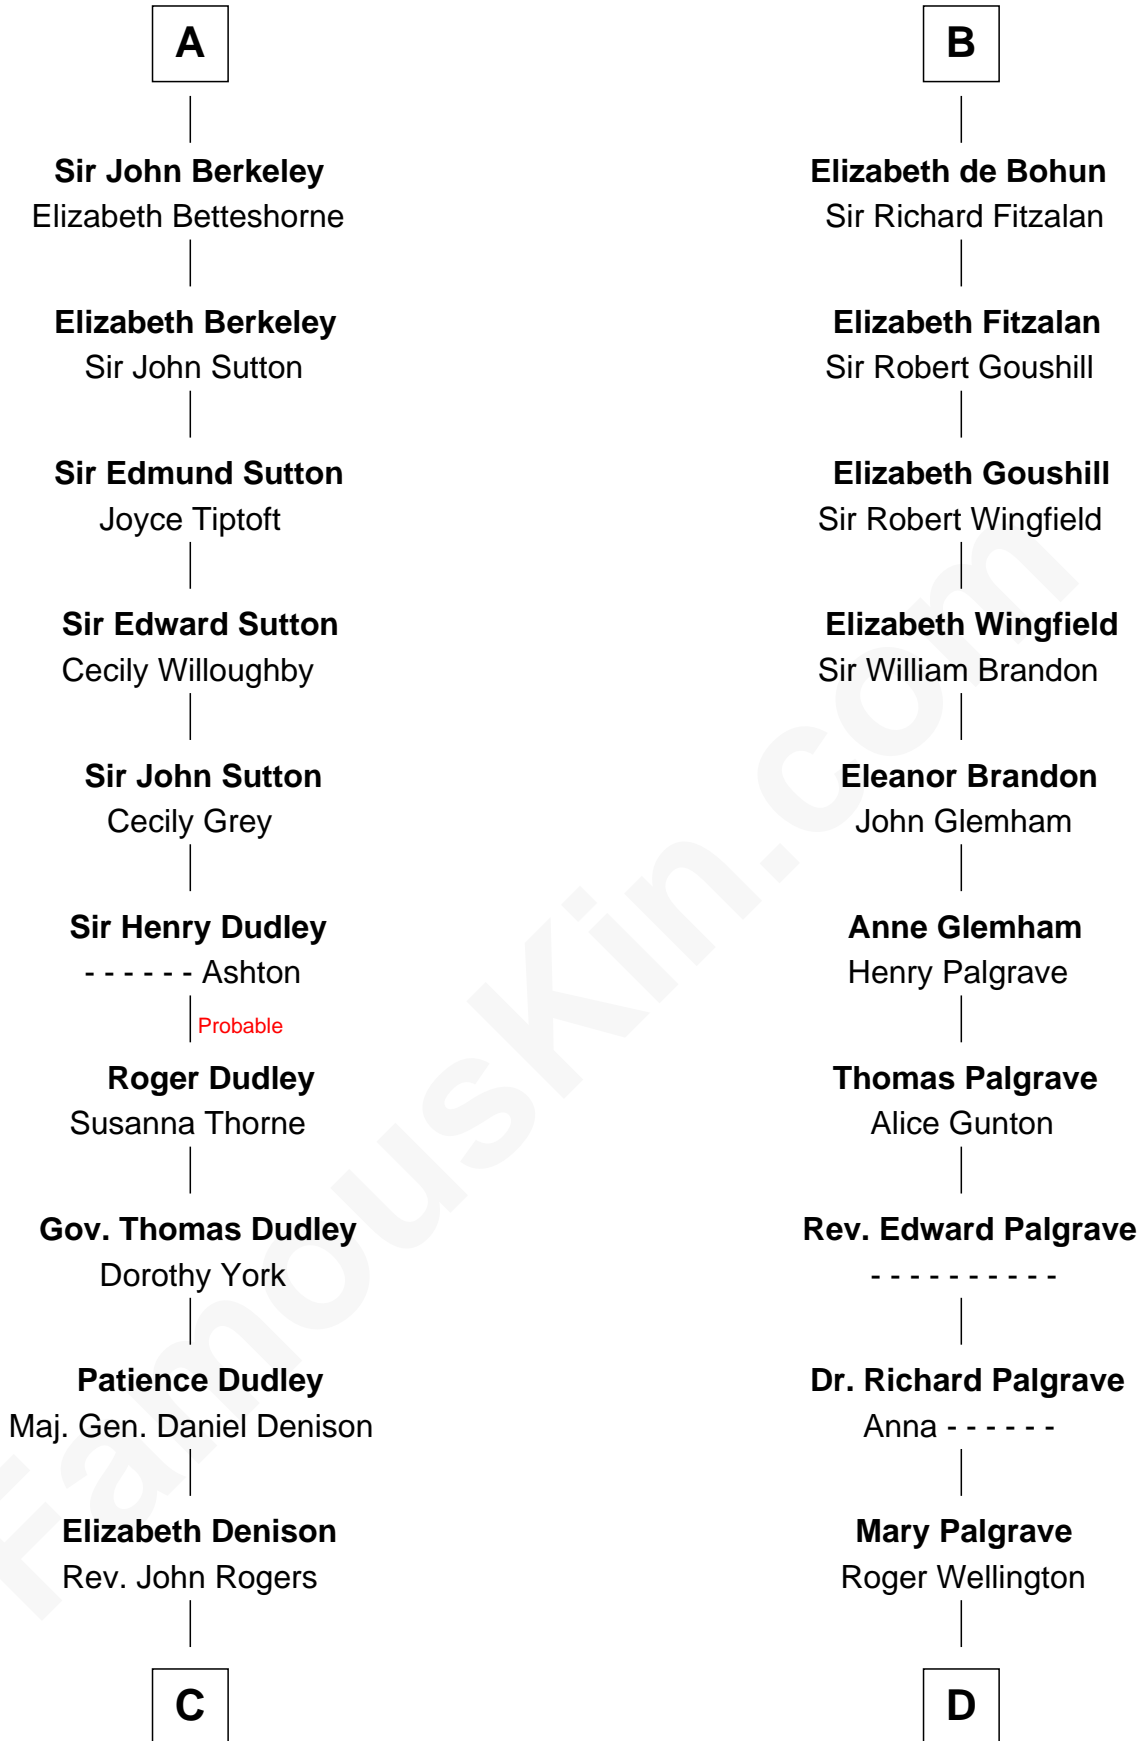

FamousKin.com

Relationship Chart of

Nicholas Gilman

Signer of the U.S. Constitution

19th cousin 1 time removed of

Roger Sherman

Signer of the Declaration of Independence

Dermot MacMurrough
Mor O'Toole