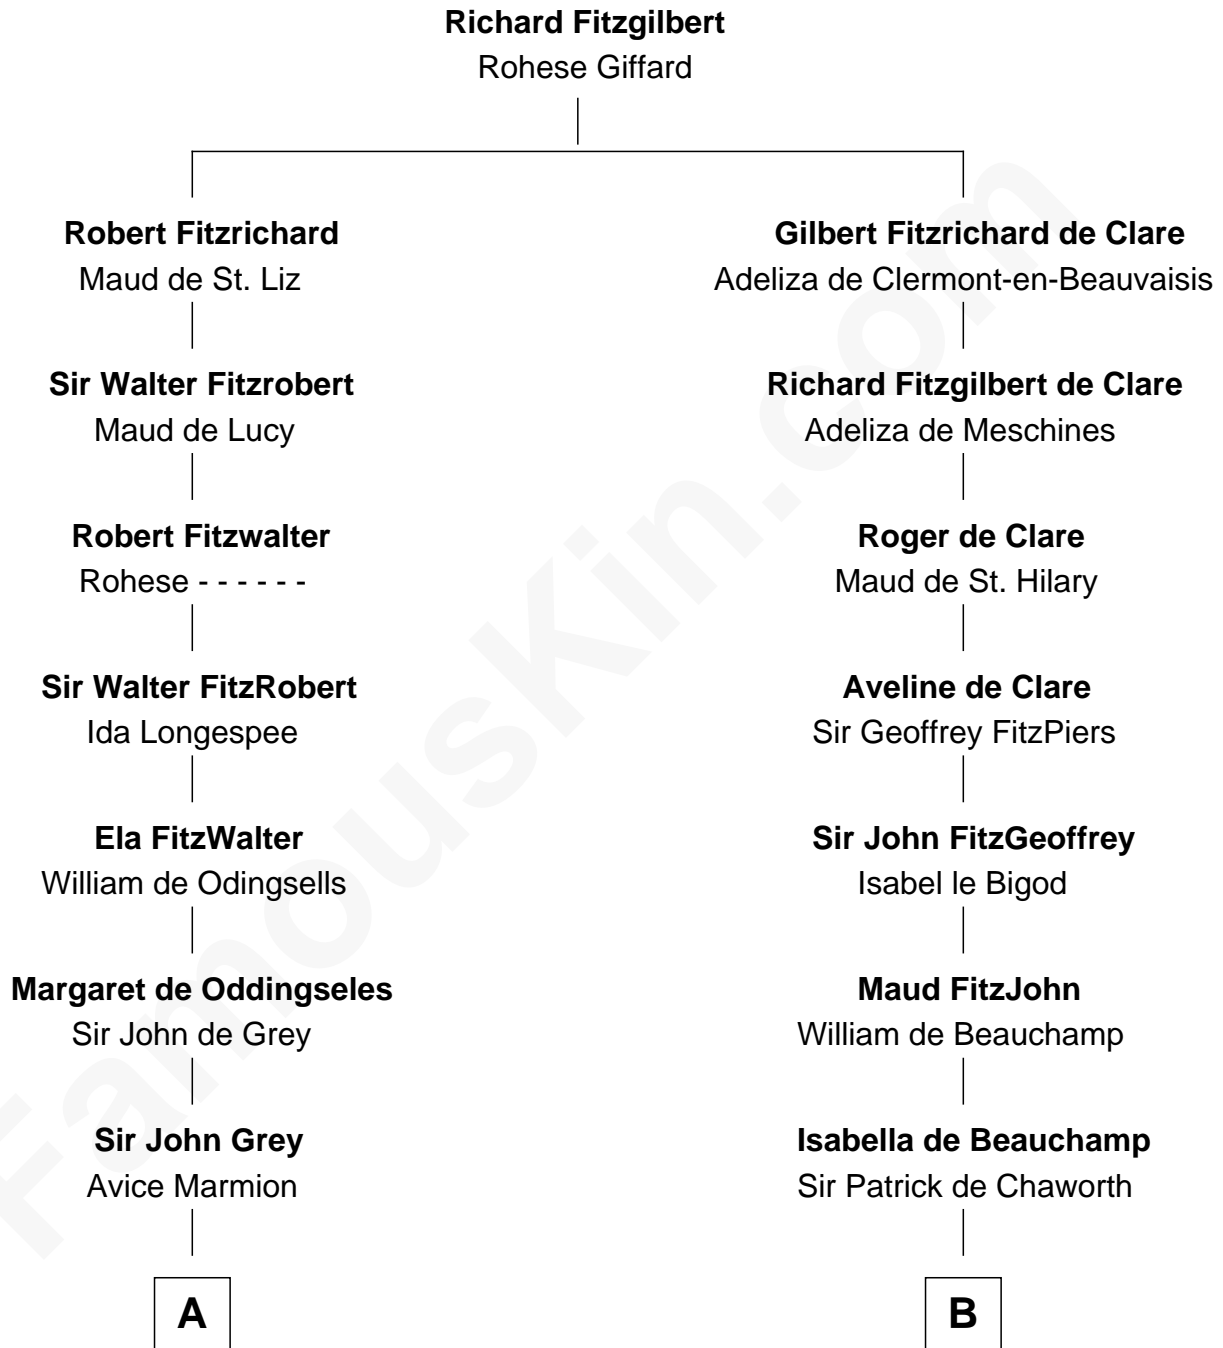

# FamousKin.com Relationship Chart of

**Nicholas Gilman**

*Signer of the U.S. Constitution*

21st cousin of

**Roger Sherman**

*Signer of the Declaration of Independence*

**C**

**Elizabeth Denison**

Rev. John Rogers

**Rev. Nathaniel Rogers**

Sarah Purkiss

**Elizabeth Rogers**

Rev. John Taylor

**Ann Taylor**

Nicholas Gilman

**Nicholas Gilman**

*Signer of the U.S. Constitution*

**D**

**Dr. Richard Palgrave**

Anna - - - - -

**Mary Palgrave**

Roger Wellington

**Benjamin Wellington**

Elizabeth Sweetman

**Mehetable Wellington**

William Sherman

**Roger Sherman**

*Signer of Declaration of Independence*