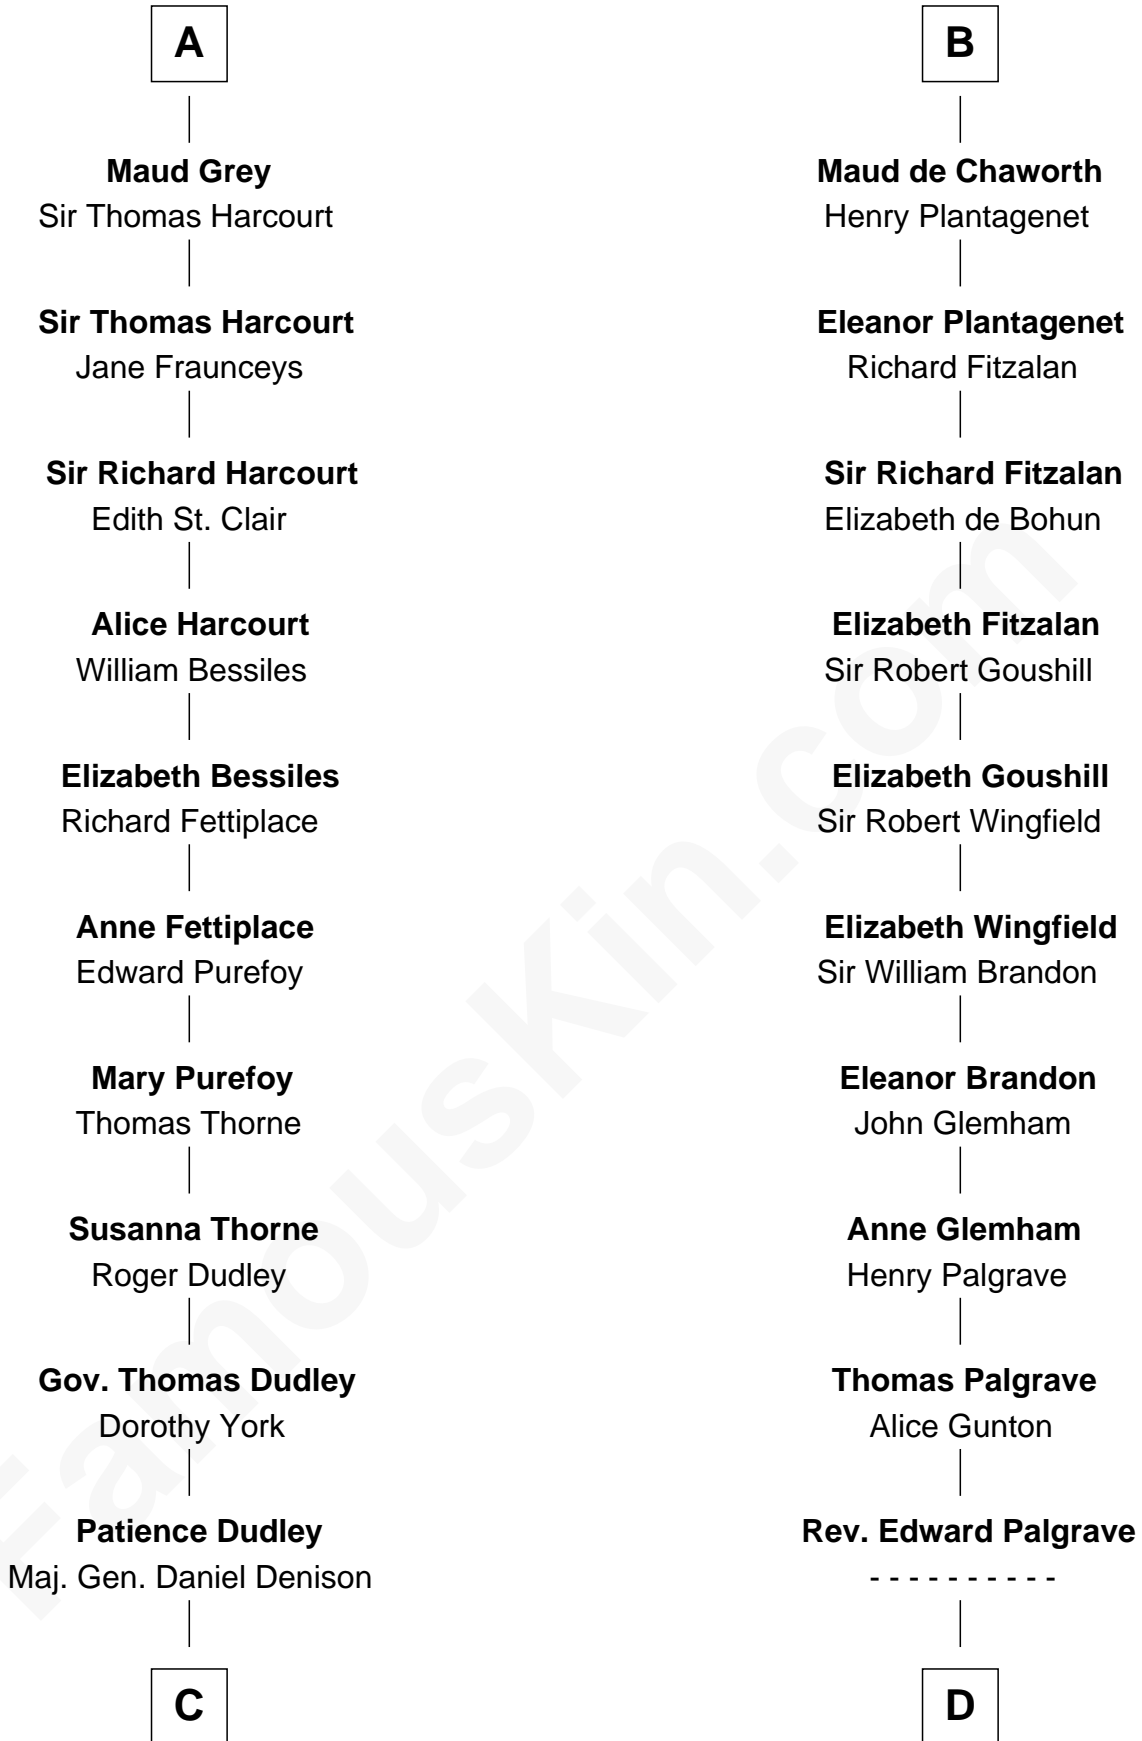

# FamousKin.com Relationship Chart of

**Nicholas Gilman**

*Signer of the U.S. Constitution*

21st cousin of

**Roger Sherman**

*Signer of the Declaration of Independence*

**C**

**Elizabeth Denison**

Rev. John Rogers

**Rev. Nathaniel Rogers**

Sarah Purkiss

**Elizabeth Rogers**

Rev. John Taylor

**Ann Taylor**

Nicholas Gilman

**Nicholas Gilman**

*Signer of the U.S. Constitution*

**D**

**Dr. Richard Palgrave**

Anna - - - - -

**Mary Palgrave**

Roger Wellington

**Benjamin Wellington**

Elizabeth Sweetman

**Mehetable Wellington**

William Sherman

**Roger Sherman**

*Signer of Declaration of Independence*