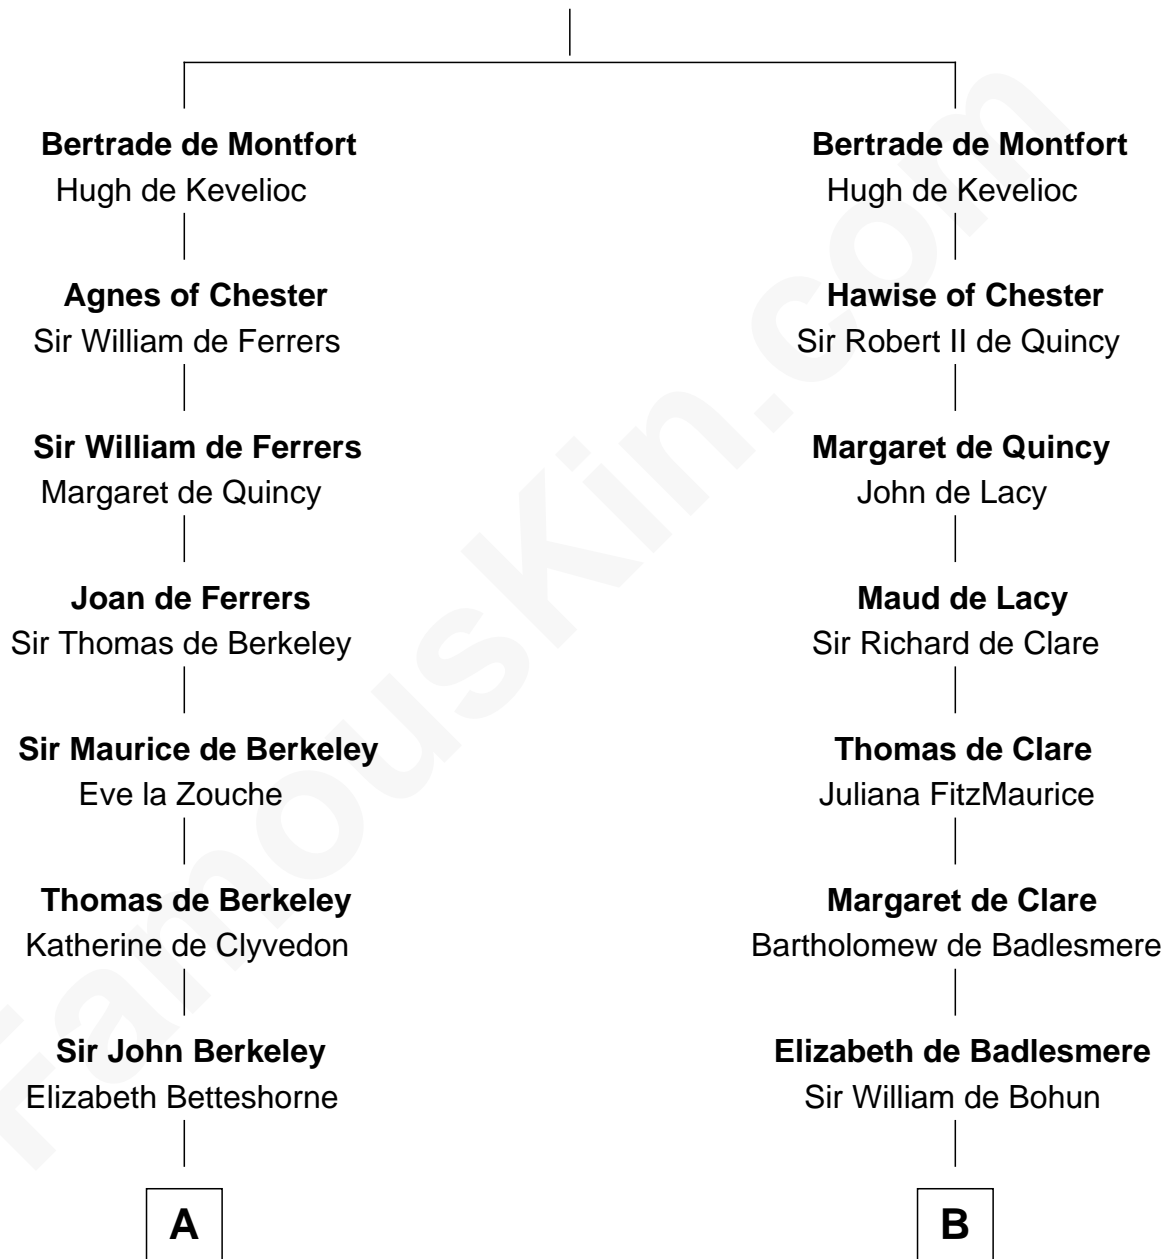

# FamousKin.com Relationship Chart of

**Nicholas Gilman**

*Signer of the U.S. Constitution*

19th cousin of

**Roger Sherman**

*Signer of the Declaration of Independence*

**Simon III de Montfort**

Maud - - - - -

**C**

**Elizabeth Rogers**

Rev. John Taylor

**Ann Taylor**

Nicholas Gilman

**Nicholas Gilman**

*Signer of the U.S. Constitution*

**D**

**Benjamin Wellington**

Elizabeth Sweetman

**Mehetable Wellington**

William Sherman

**Roger Sherman**

*Signer of Declaration of Independence*

FamousKin.com