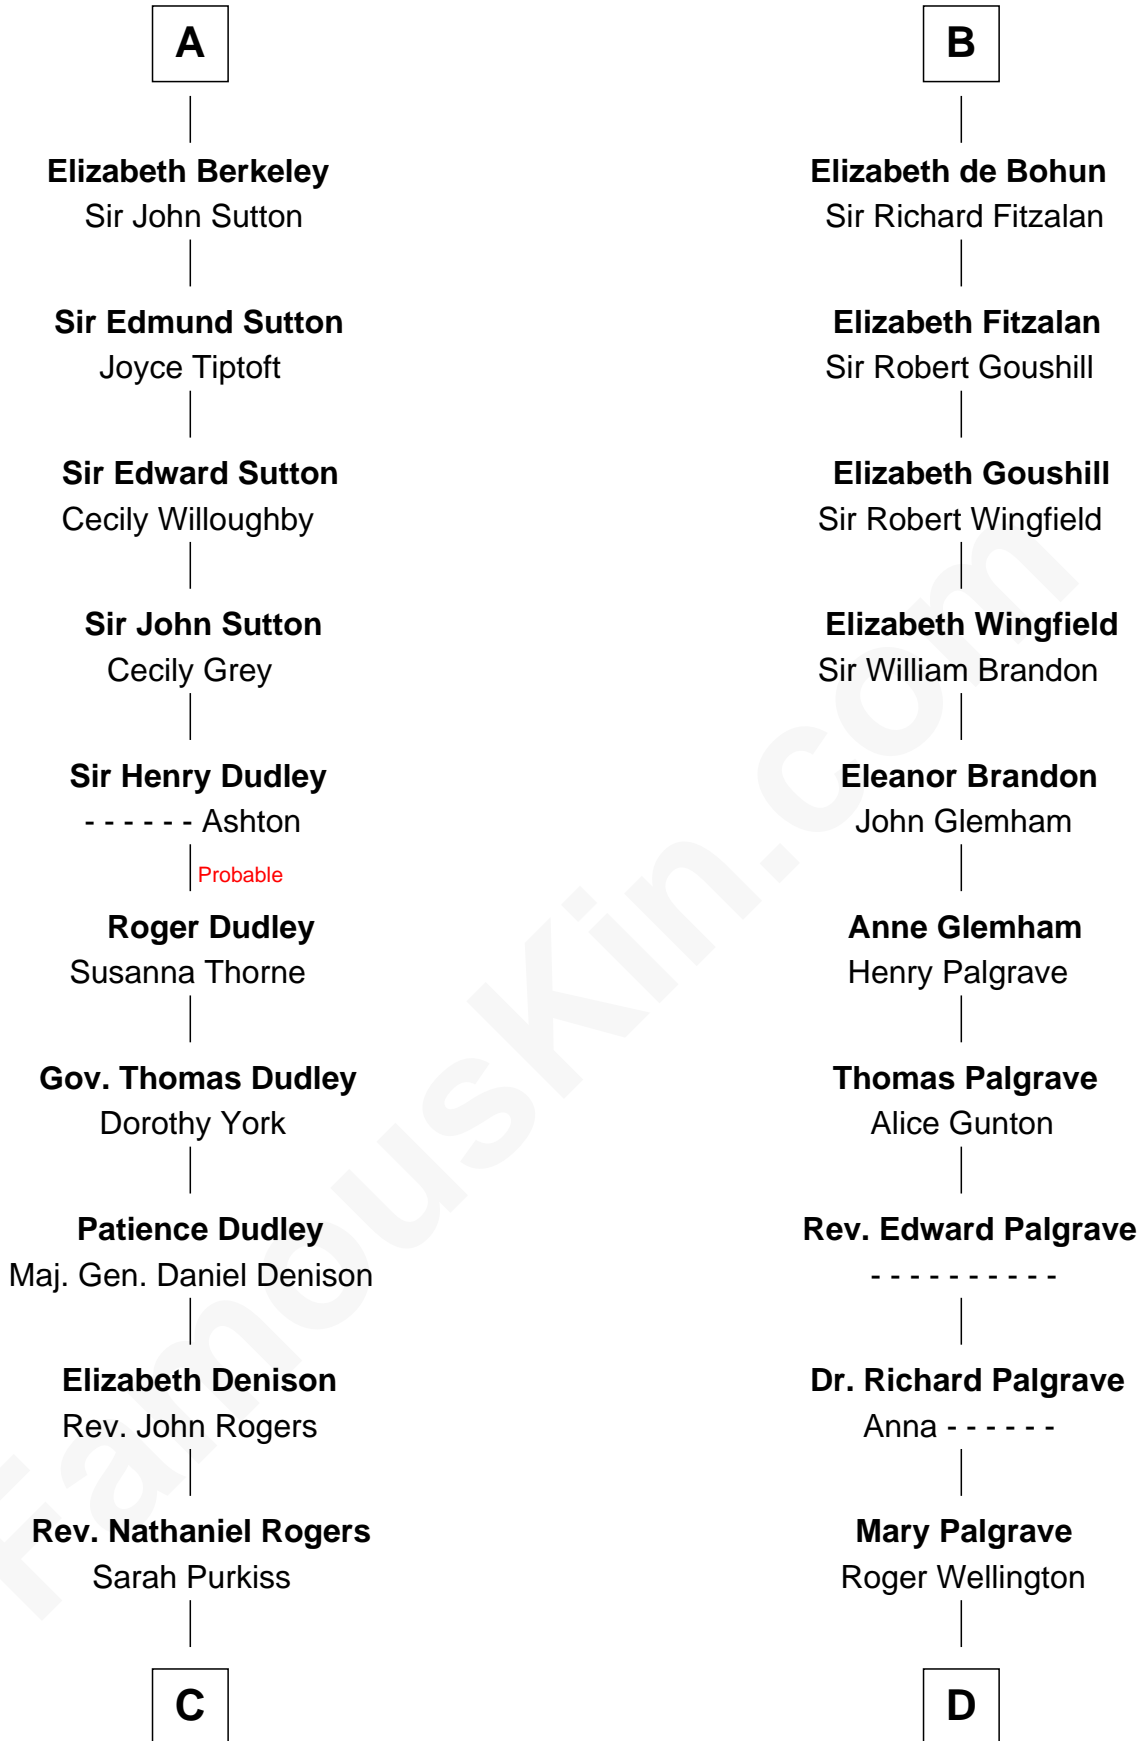

# FamousKin.com Relationship Chart of

**Nicholas Gilman**

*Signer of the U.S. Constitution*

19th cousin of

**Roger Sherman**

*Signer of the Declaration of Independence*

**Simon III de Montfort**

Maud - - - - -

**C**

**Elizabeth Rogers**

Rev. John Taylor

**Ann Taylor**

Nicholas Gilman

**Nicholas Gilman**

*Signer of the U.S. Constitution*

**D**

**Benjamin Wellington**

Elizabeth Sweetman

**Mehetable Wellington**

William Sherman

**Roger Sherman**

*Signer of Declaration of Independence*

FamousKin.com