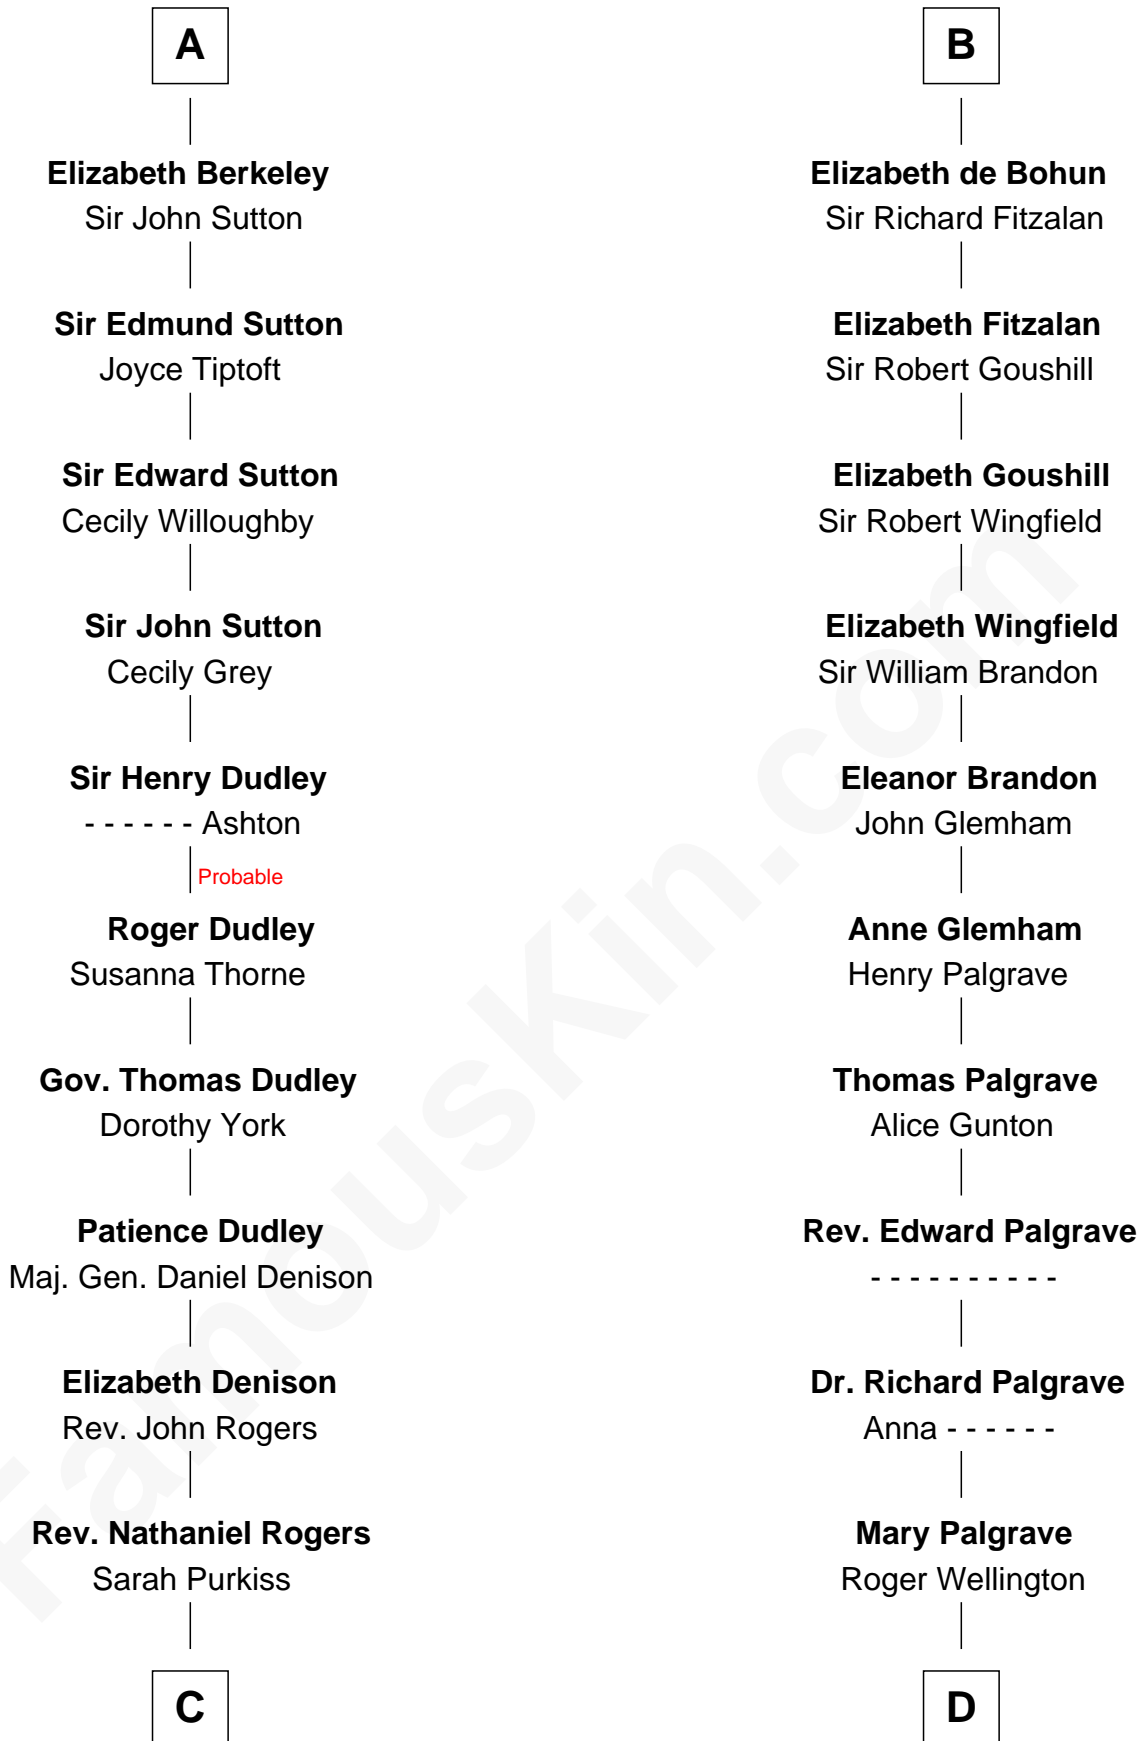

FamousKin.com Relationship Chart of

Nicholas Gilman

Signer of the U.S. Constitution

19th cousin of

Roger Sherman

Signer of the Declaration of Independence

Sir Ranulf de Gernons

Maud of Gloucester

C

Elizabeth Rogers

Rev. John Taylor

Ann Taylor

Nicholas Gilman

Nicholas Gilman

Signer of the U.S. Constitution

D