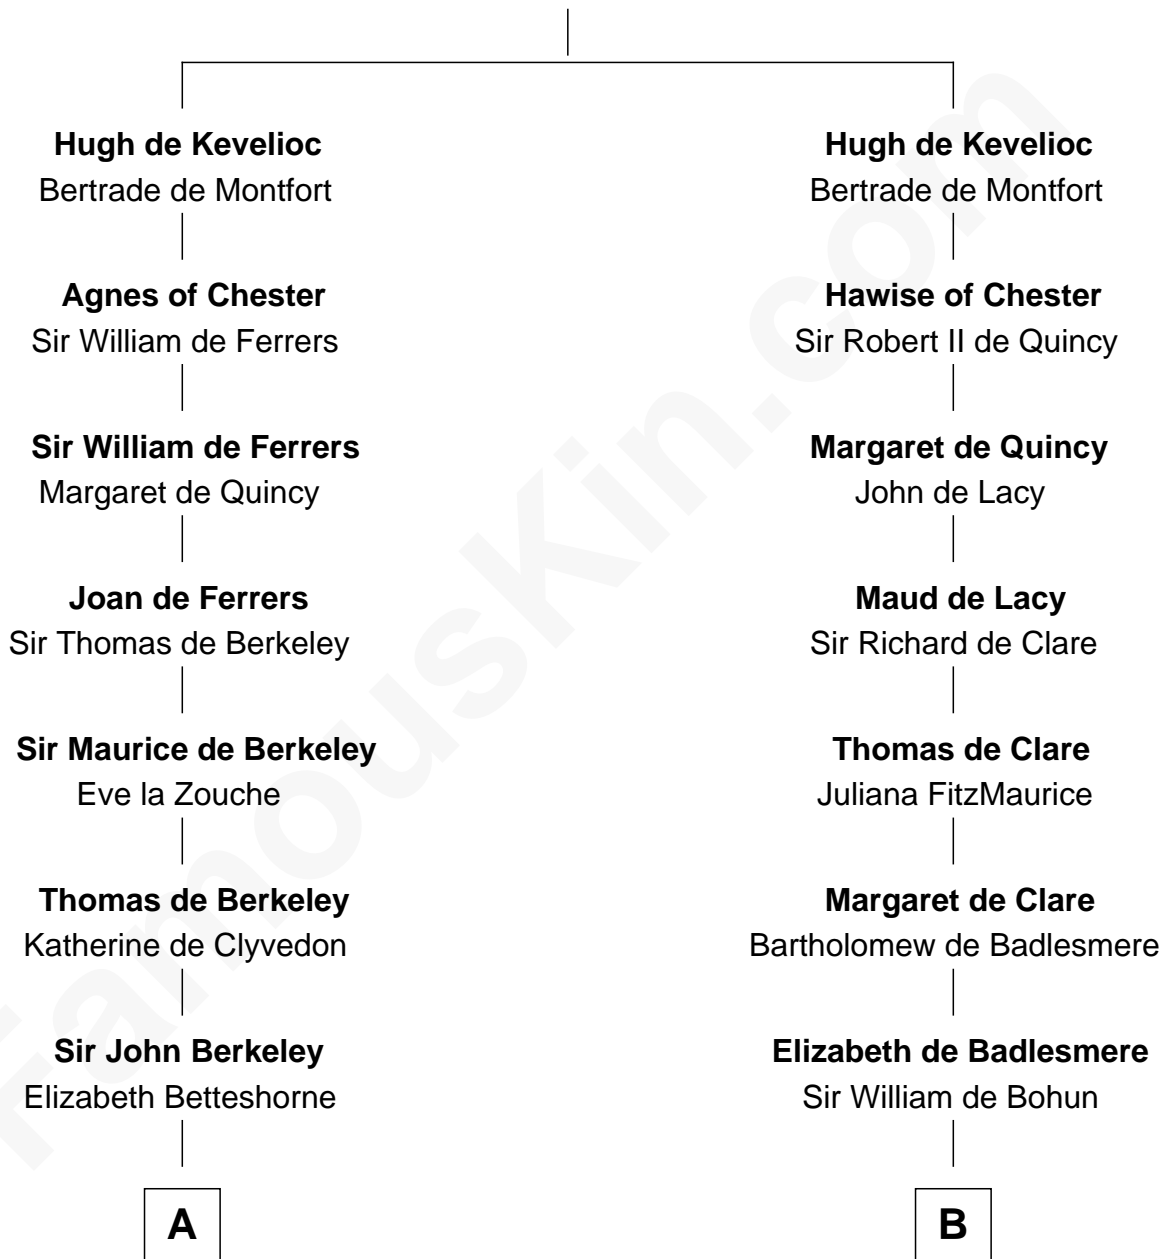

FamousKin.com Relationship Chart of

Nicholas Gilman

Signer of the U.S. Constitution

19th cousin of

Roger Sherman

Signer of the Declaration of Independence

Sir Ranulf de Gernons

Maud of Gloucester

C

Elizabeth Rogers

Rev. John Taylor

Ann Taylor

Nicholas Gilman

Nicholas Gilman

Signer of the U.S. Constitution

D