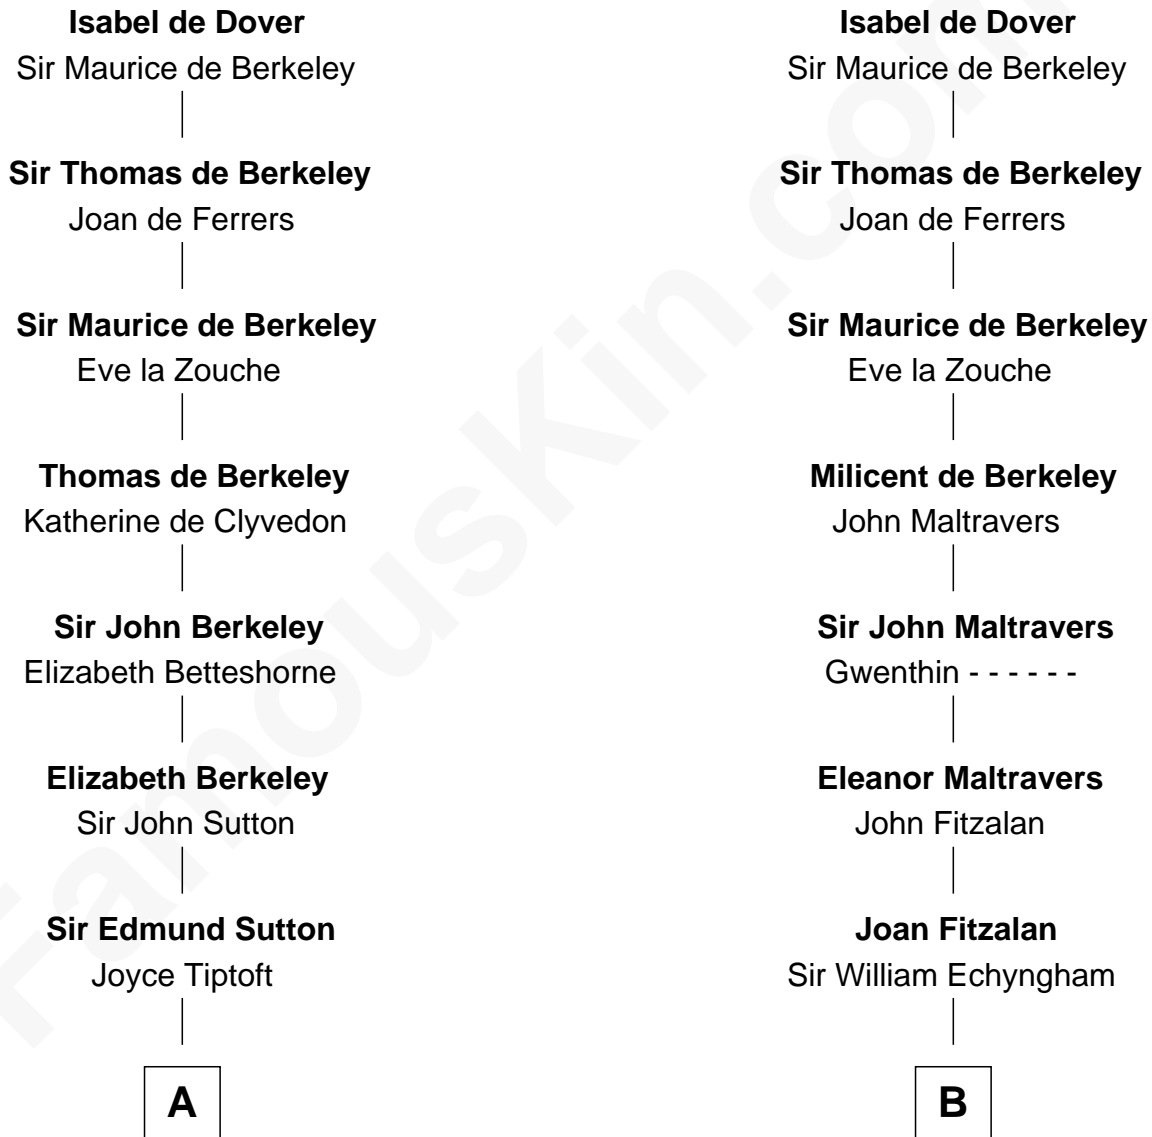

FamousKin.com Relationship Chart of

Nicholas Gilman

Signer of the U.S. Constitution

17th cousin 2 times removed of

Samuel Cony

31st Governor of Maine

Sir Richard FitzRoy

Rose de Dover

C

—
Samuel Coney
Susanna Johnson

—
Samuel Cony
Susan Bowdoin Coney

—
Samuel Cony
31st Governor of Maine

FamousKin.com