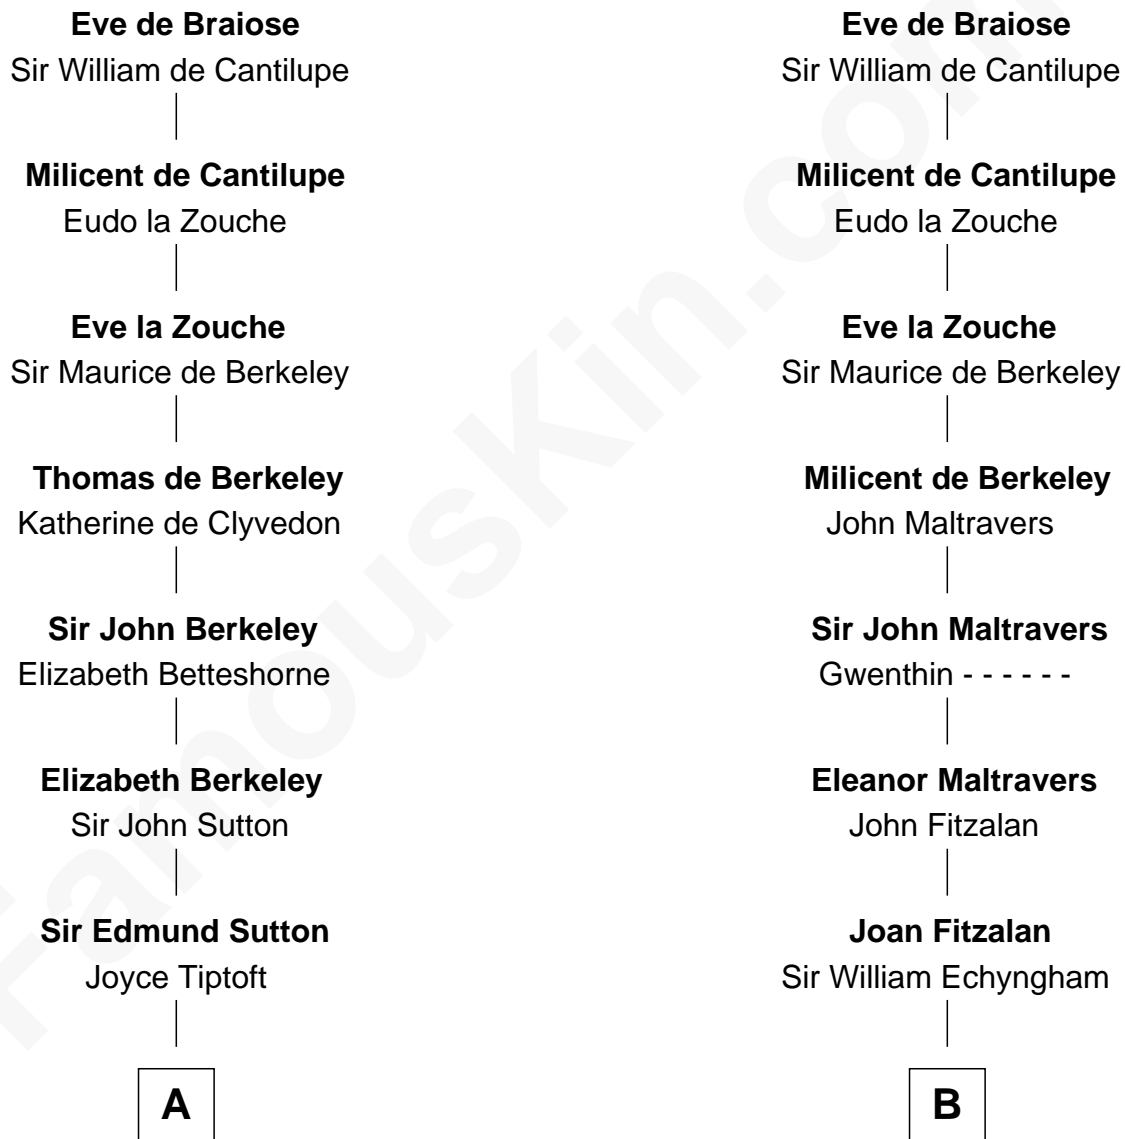

FamousKin.com Relationship Chart of

Nicholas Gilman

Signer of the U.S. Constitution

17th cousin 2 times removed of

Samuel Cony

31st Governor of Maine

William de Braiose

Eva Marshal

C

—
Samuel Coney
Susanna Johnson

—
Samuel Cony
Susan Bowdoin Coney

—
Samuel Cony
31st Governor of Maine

FamousKin.com