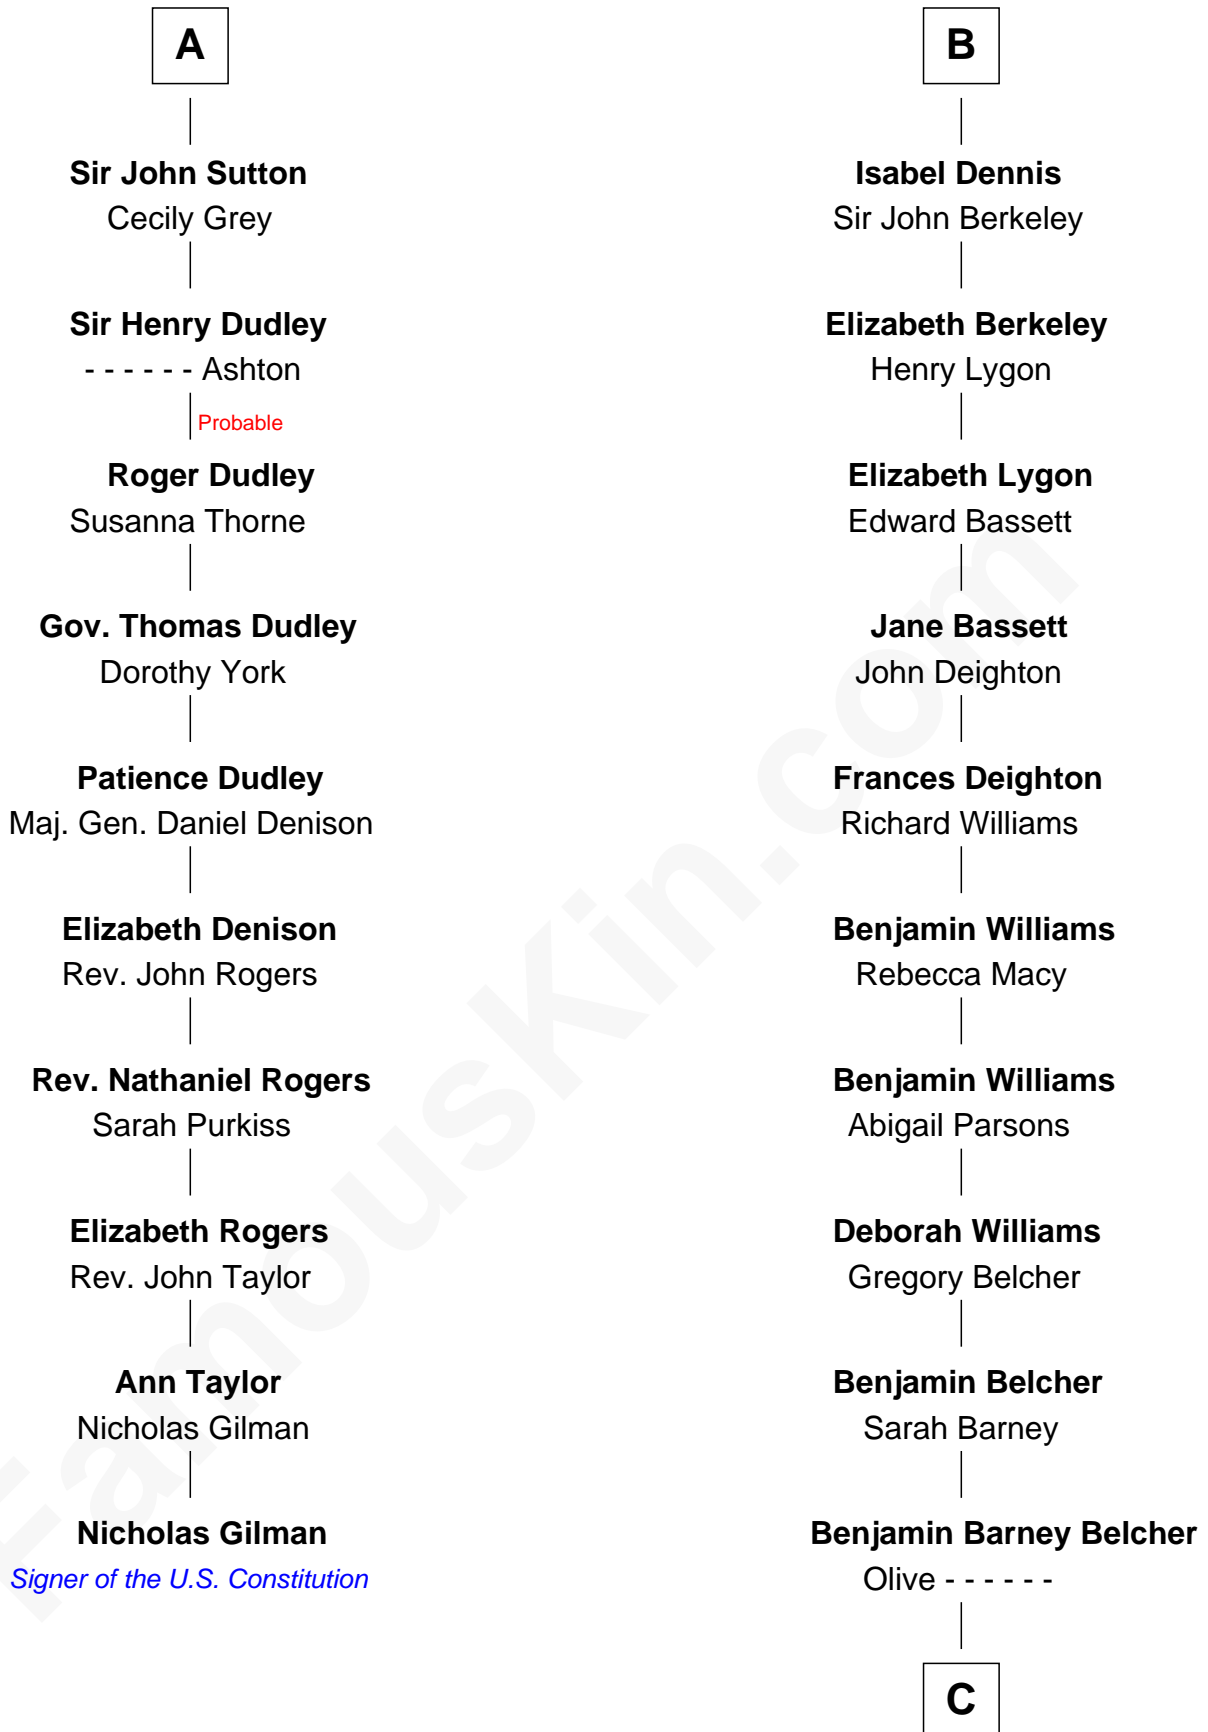

FamousKin.com

Relationship Chart of

Nicholas Gilman

Signer of the U.S. Constitution

16th cousin 3 times removed of

General Douglas MacArthur

U.S. Army - World War II

C

Aurelia Belcher
Arthur MacArthur

Gen. Arthur MacArthur
Mary Pinckney Hardy

General Douglas MacArthur
U.S. Army - World War II

FamousKin.com