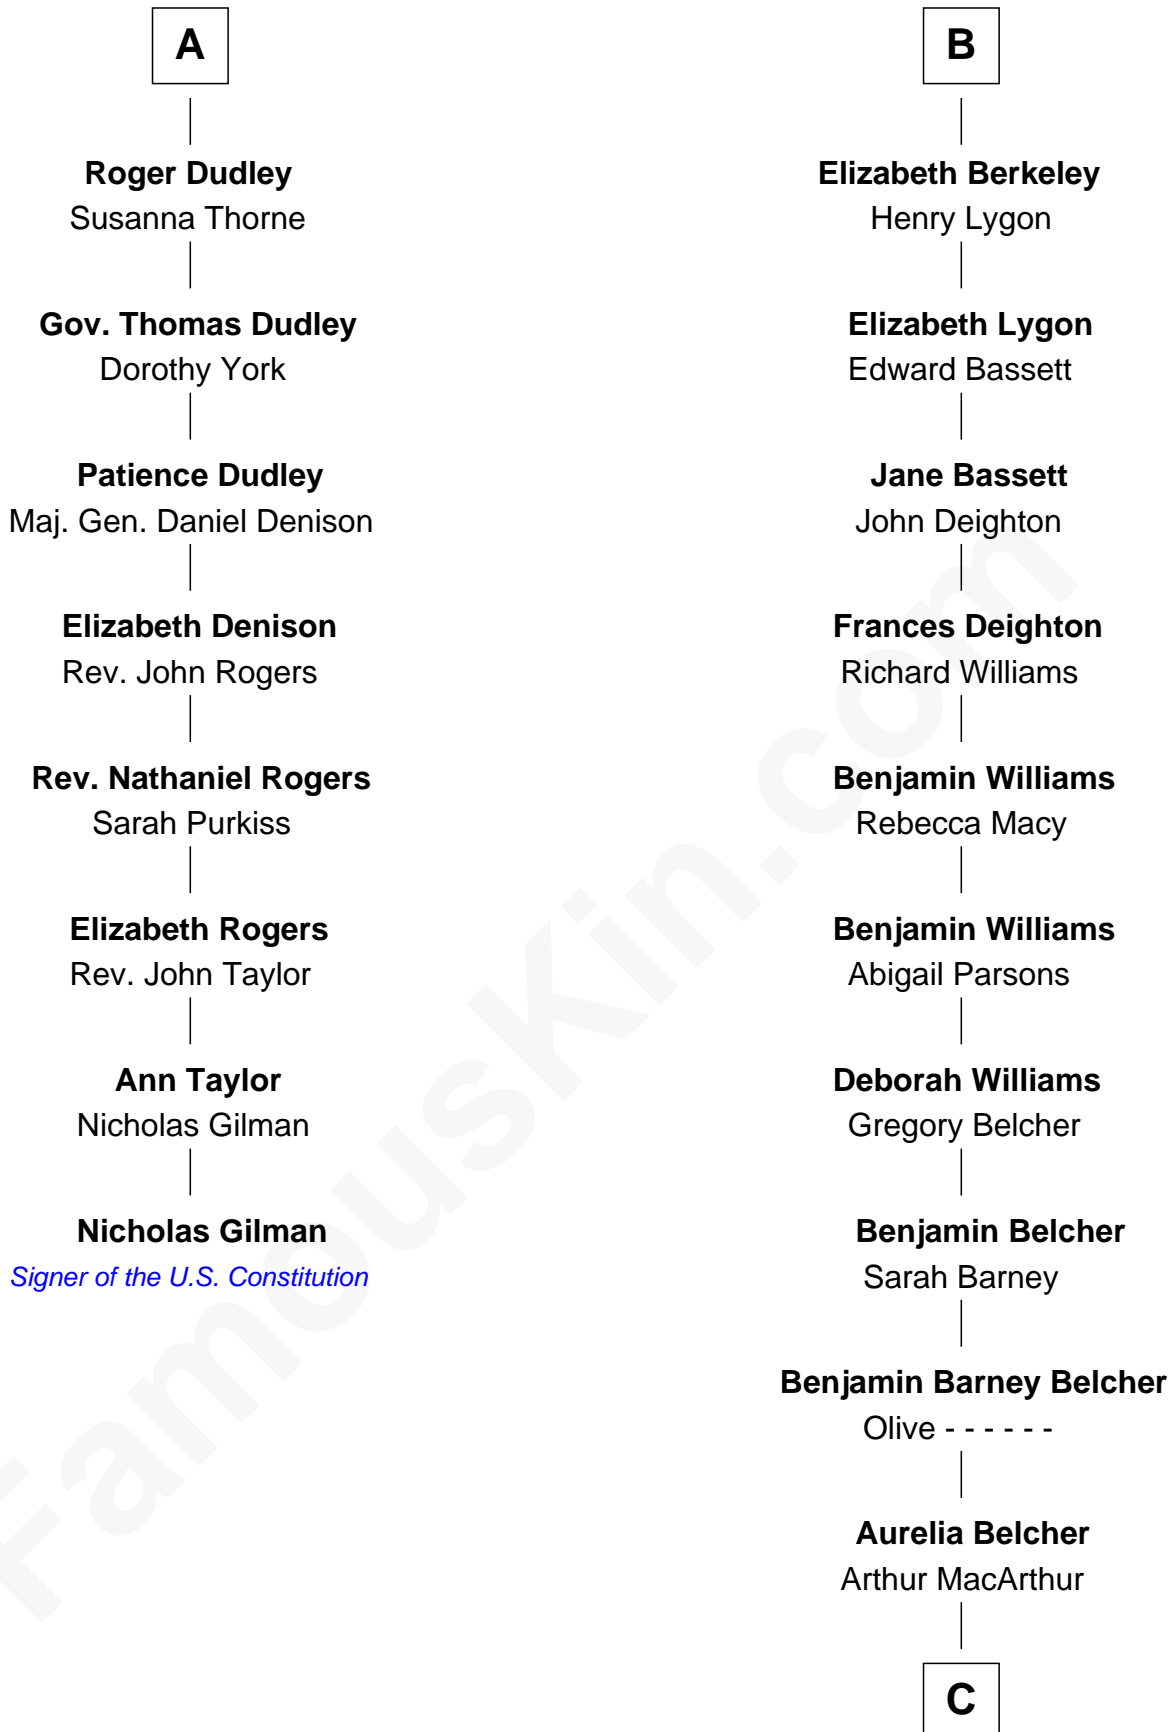

FamousKin.com

Relationship Chart of

Nicholas Gilman

Signer of the U.S. Constitution

14th cousin 4 times removed of

General Douglas MacArthur

U.S. Army - World War II

Sir Maurice de Berkeley

A

Maurice de Berkeley

Margaret -----

Thomas Berkeley

Catherine Botetourte

Maurice Berkeley

Johanna Denham

Maurice Berkeley

Ellen Montfort

Sir William Berkeley

Anne Stafford

Richard Berkeley

Elizabeth Conningsby

Sir John Berkeley

Isabel Dennis

B