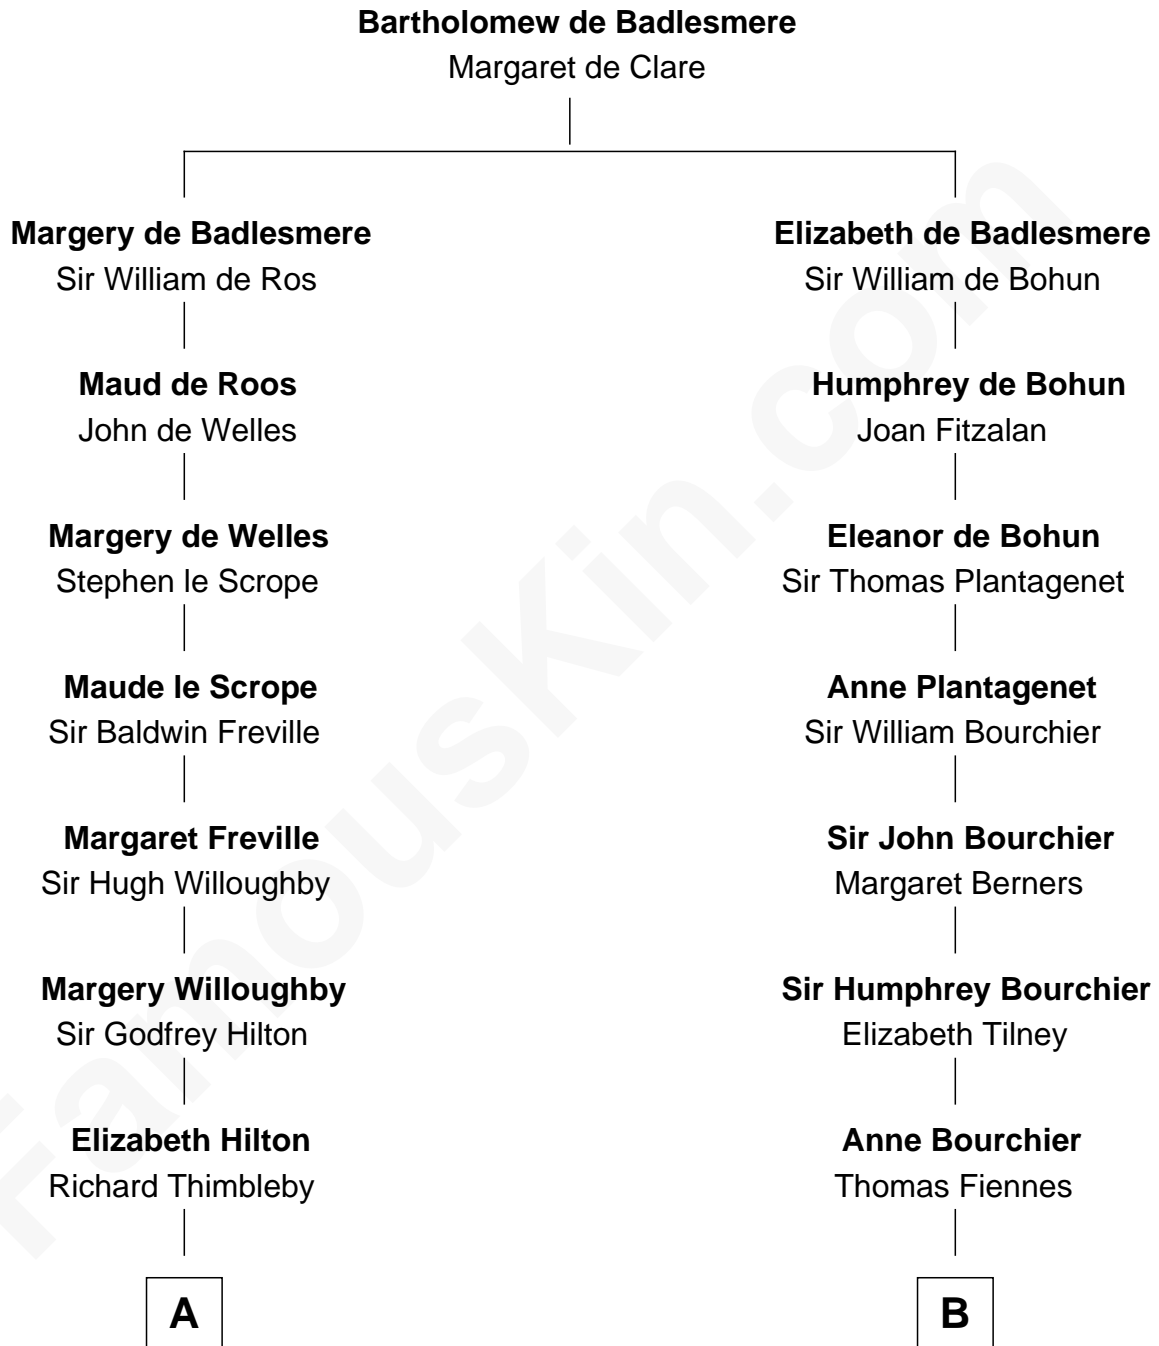

FamousKin.com Relationship Chart of

Nicholas Gilman

Signer of the U.S. Constitution

16th cousin 4 times removed of

Frank Lloyd Wright

American Architect

C

—
Martha Hubbard

David Wright
—

Rev. David Wright

Abigail Goddard
—

William Carey Wright

Anna Lloyd Jones
—

Frank Lloyd Wright

American Architect

FamousKin.com