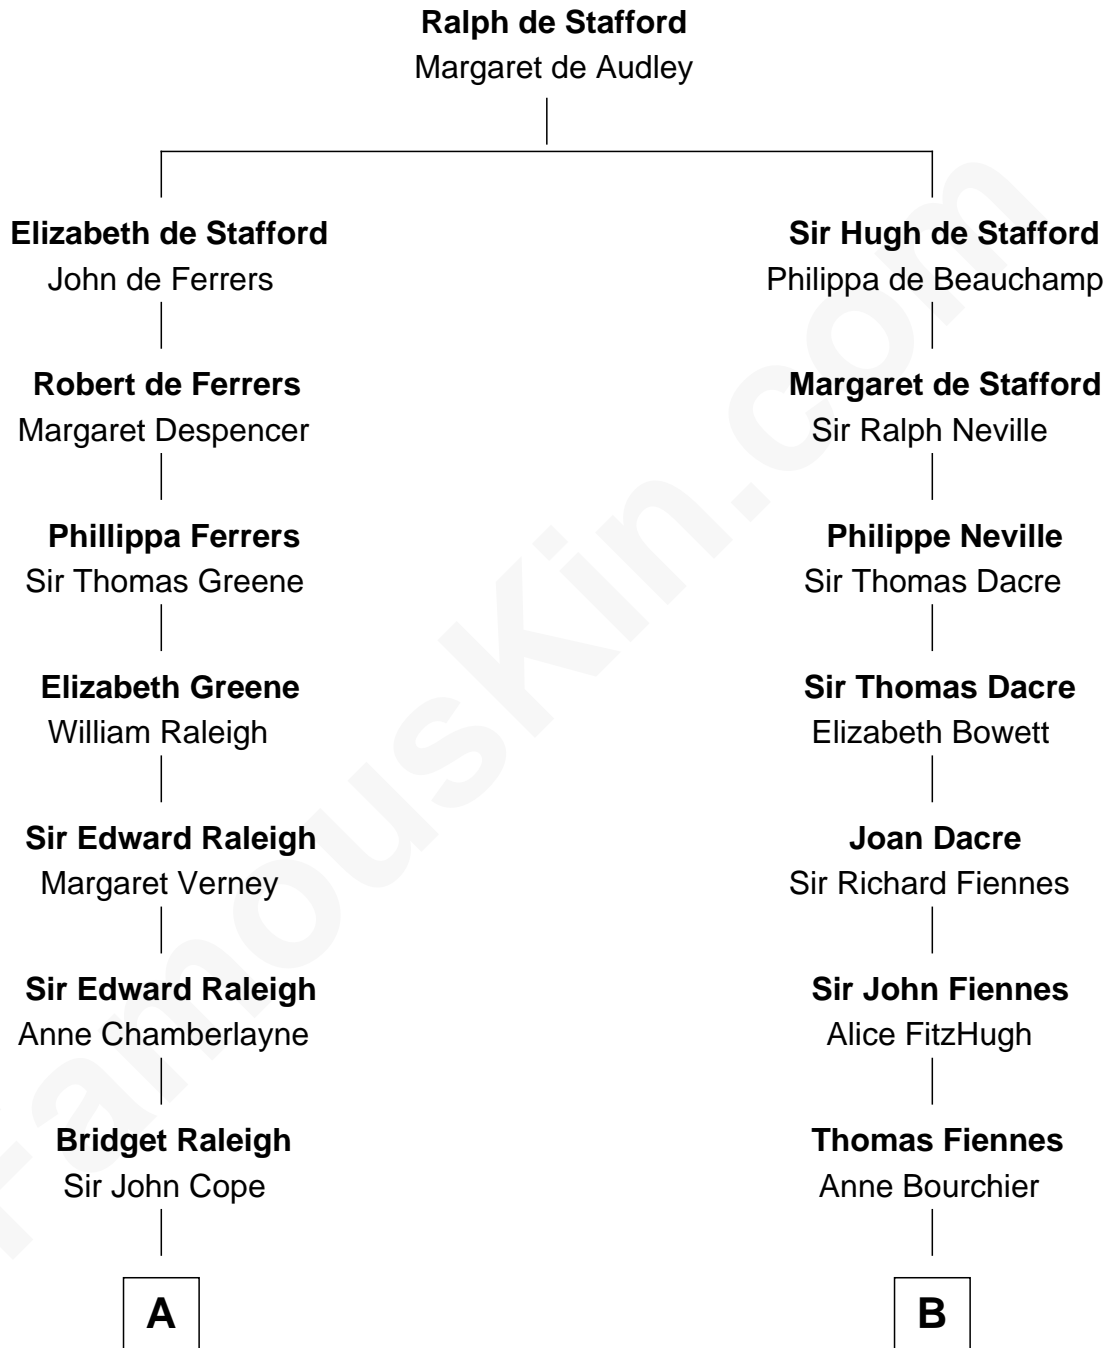

# FamousKin.com Relationship Chart of

**Nicholas Gilman**

*Signer of the U.S. Constitution*

15th cousin 5 times removed of

**Frank Lloyd Wright**

*American Architect*

**C**

—  
**Martha Hubbard**