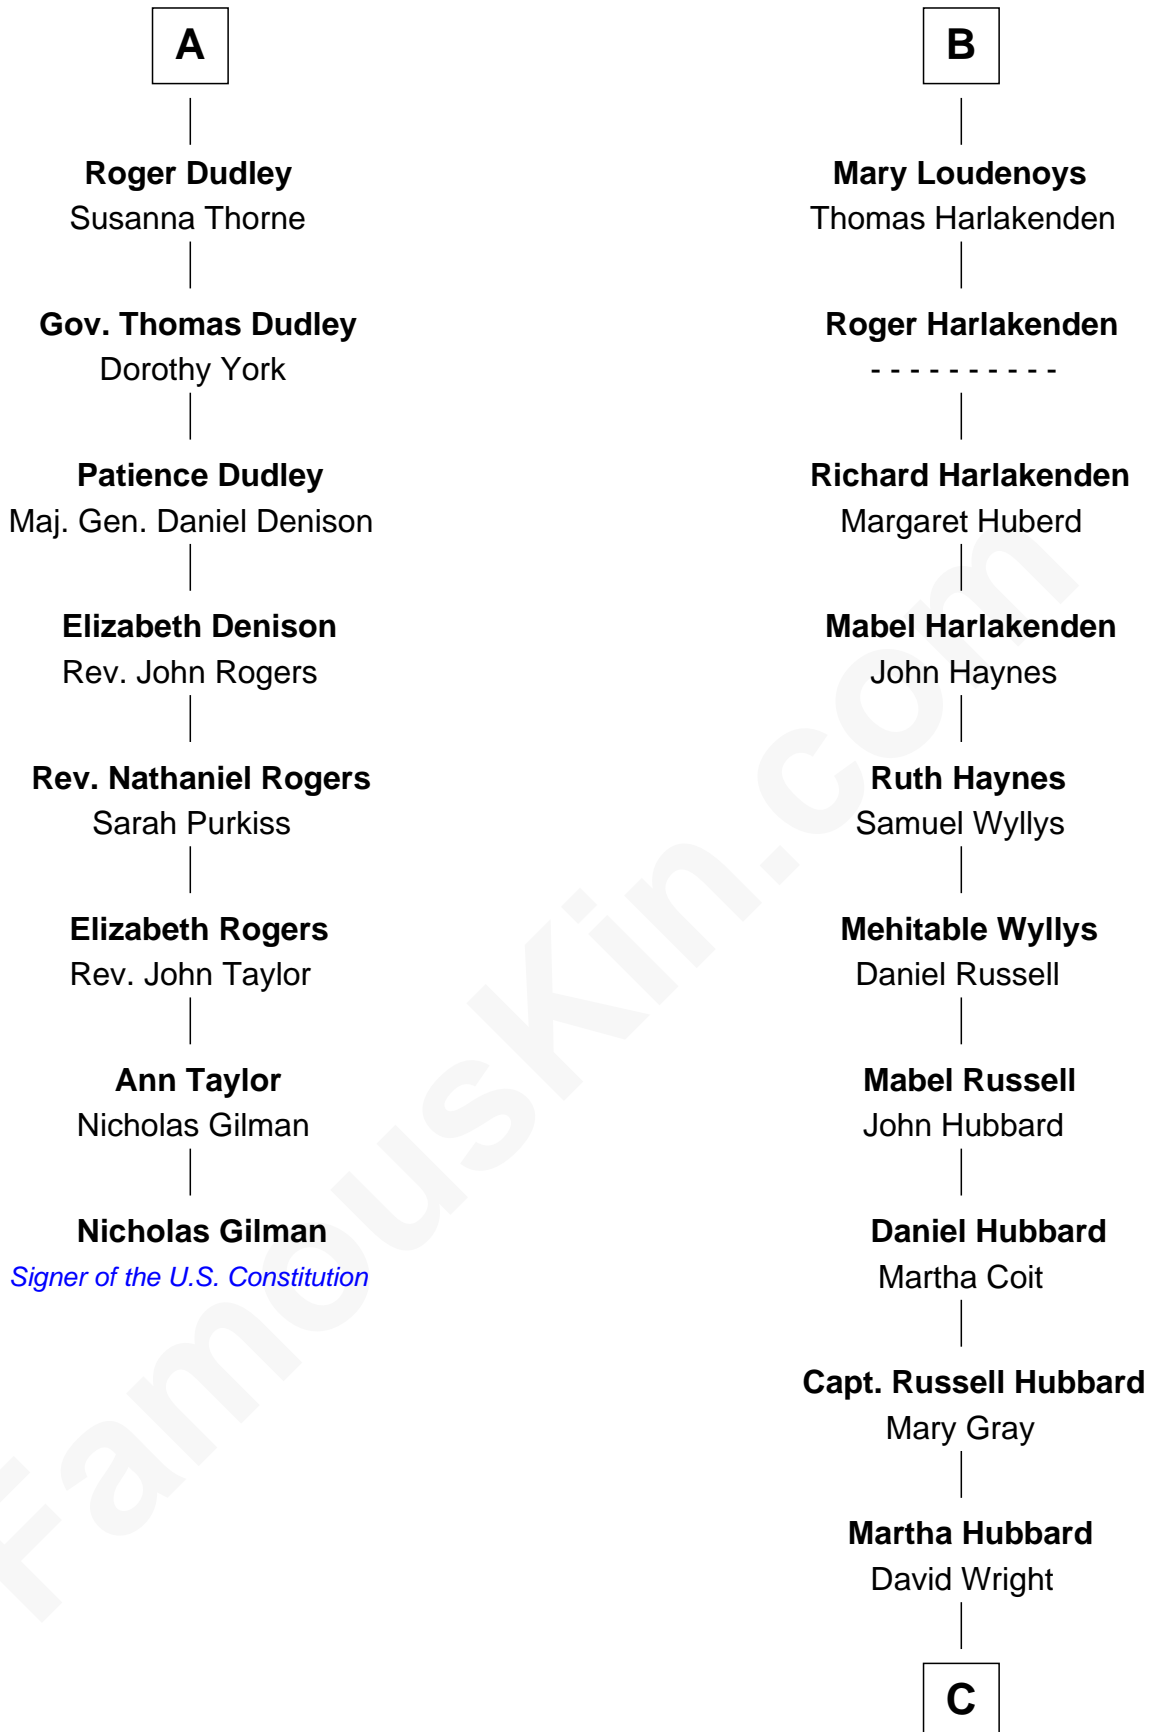

FamousKin.com Relationship Chart of

Nicholas Gilman

Signer of the U.S. Constitution

14th cousin 5 times removed of

Frank Lloyd Wright

American Architect

C

Rev. David Wright

Abigail Goddard

William Carey Wright

Anna Lloyd Jones

Frank Lloyd Wright

American Architect

FamousKin.com