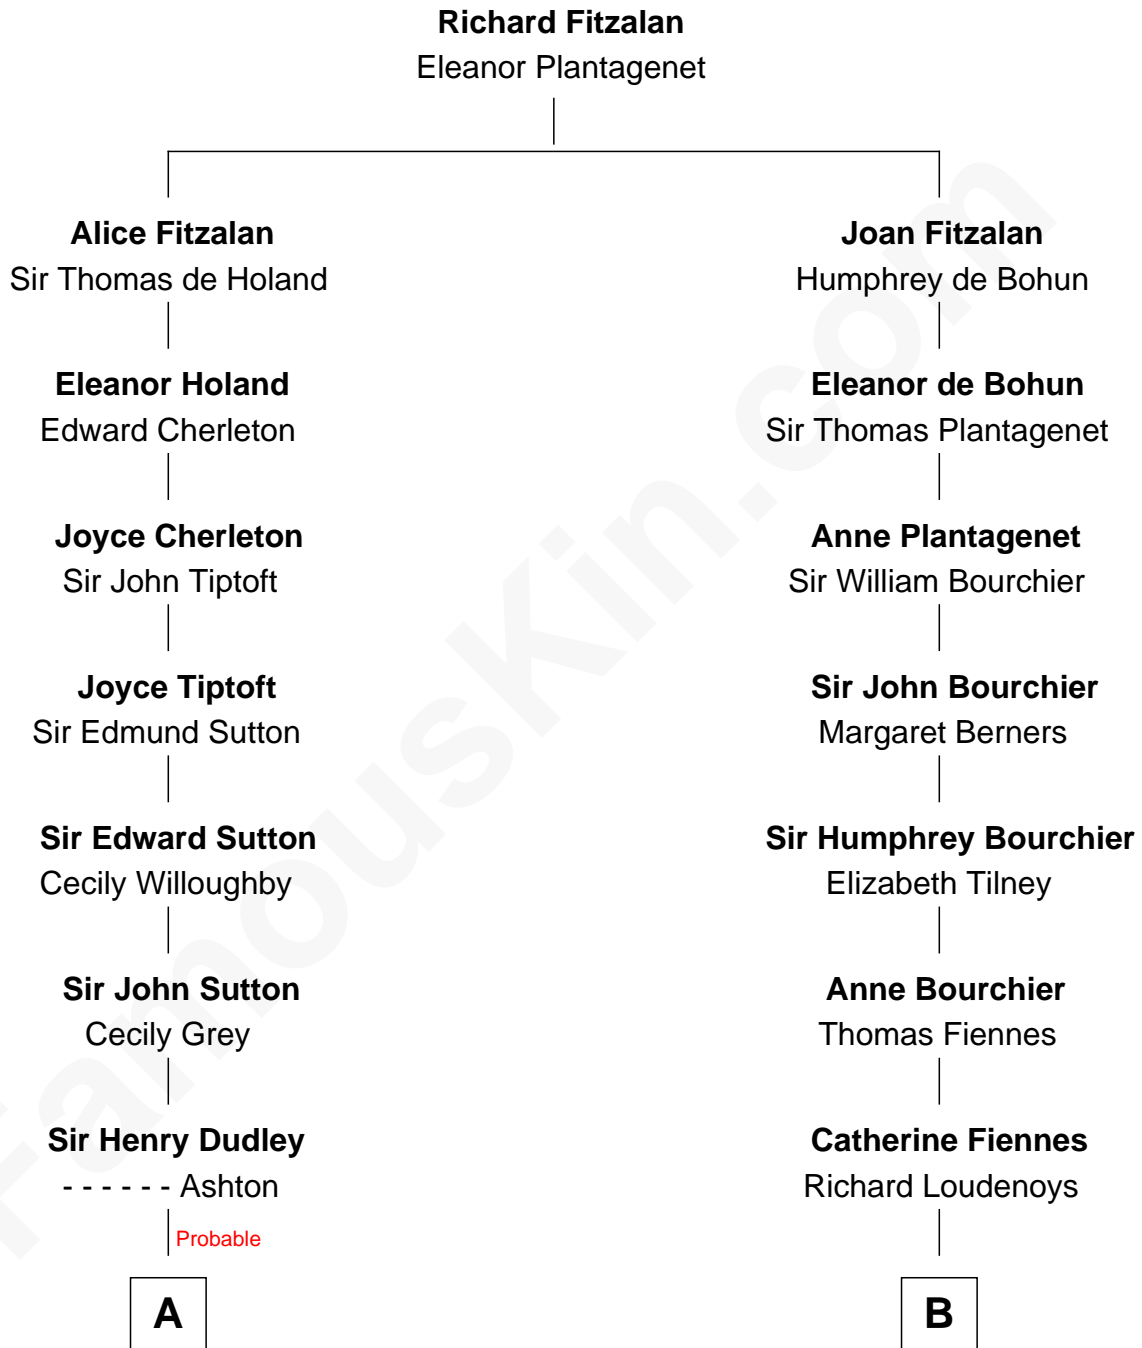

FamousKin.com Relationship Chart of

Nicholas Gilman

Signer of the U.S. Constitution

14th cousin 5 times removed of

Frank Lloyd Wright

American Architect

C

Rev. David Wright

Abigail Goddard

William Carey Wright

Anna Lloyd Jones

Frank Lloyd Wright

American Architect

FamousKin.com