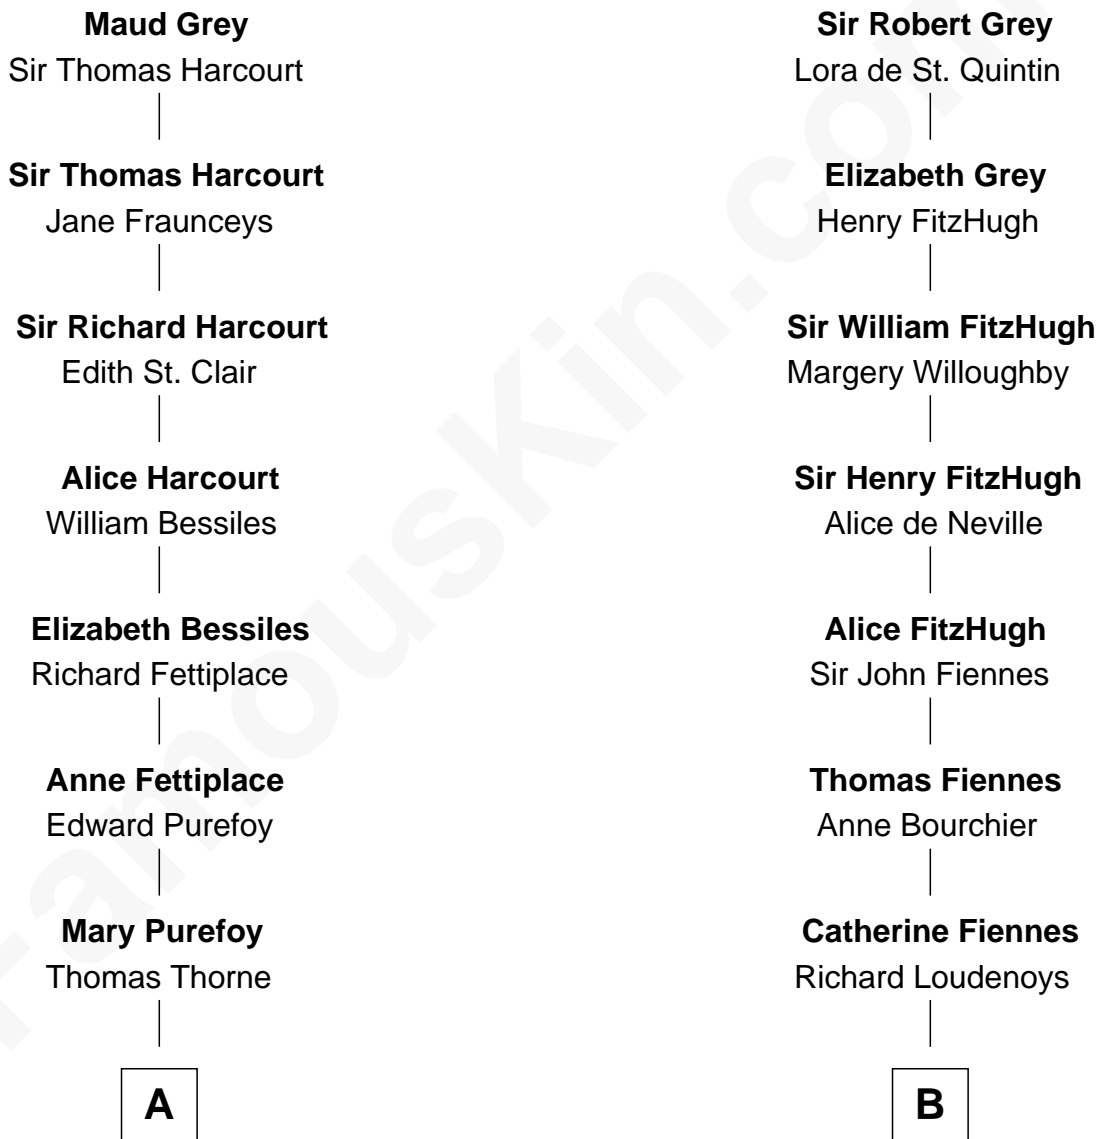

FamousKin.com Relationship Chart of

Nicholas Gilman

Signer of the U.S. Constitution

14th cousin 5 times removed of

Frank Lloyd Wright

American Architect

Sir John Grey

Avice Marmion