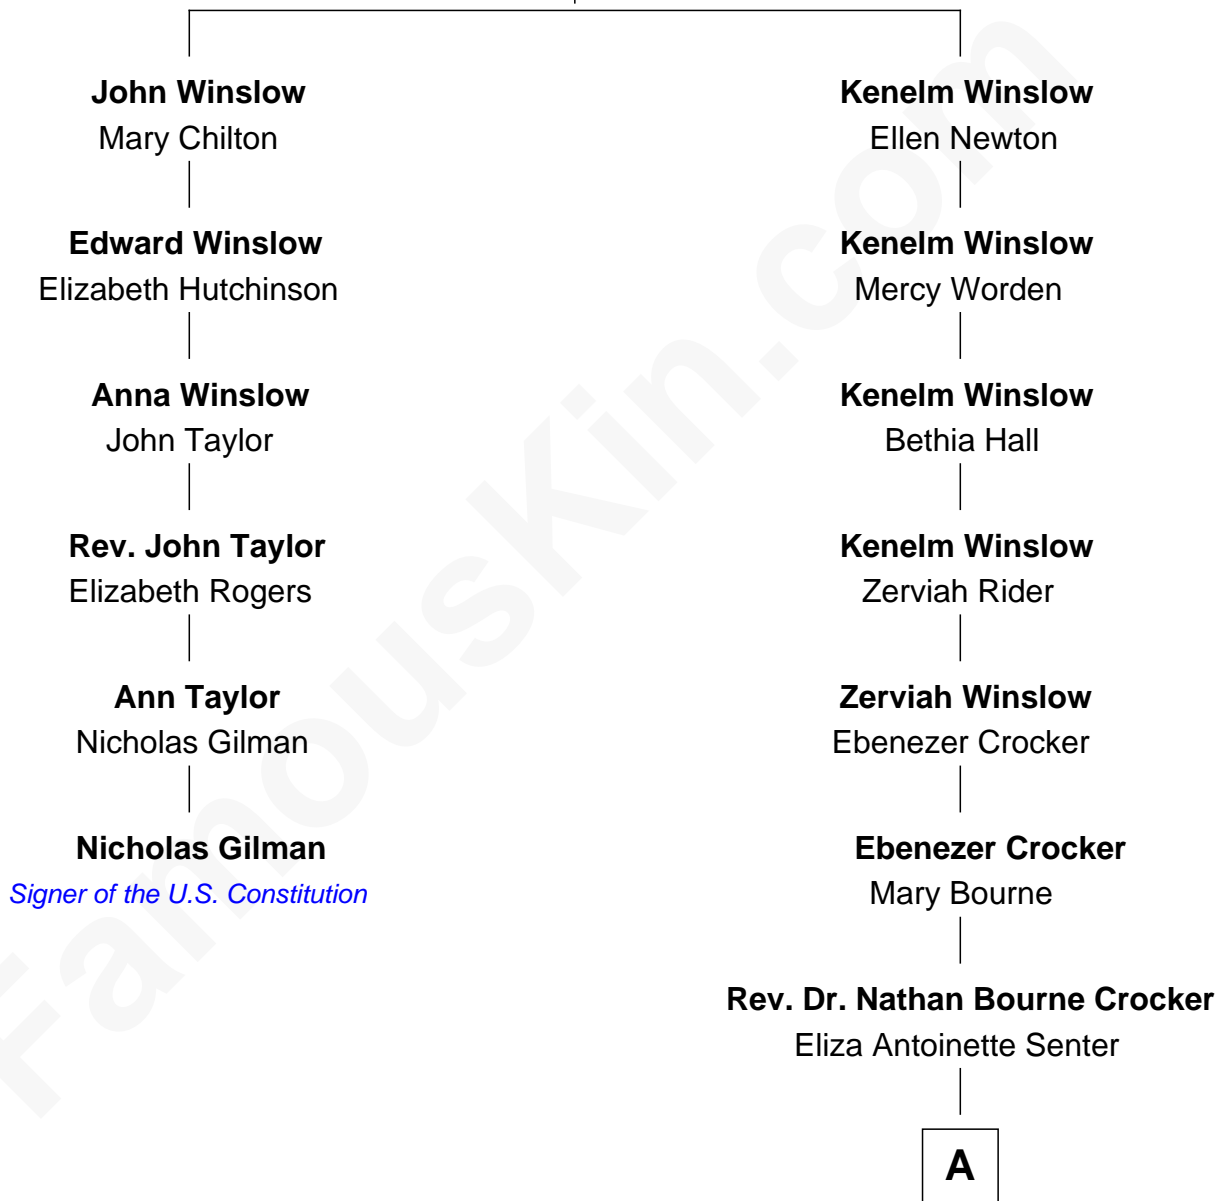

FamousKin.com

Relationship Chart of

Nicholas Gilman

Signer of the U.S. Constitution

5th cousin 7 times removed of

Kyra Sedgwick

TV and Movie Actress

Edward Winslow
Magdalen Oliver

A

Eliza Antoinette Crocker

Nathaniel Bloodgood

Helen Bloodgood

Francis Peabody

Fannie Peabody

Rev. Dr. Endicott Peabody

Helen Peabody